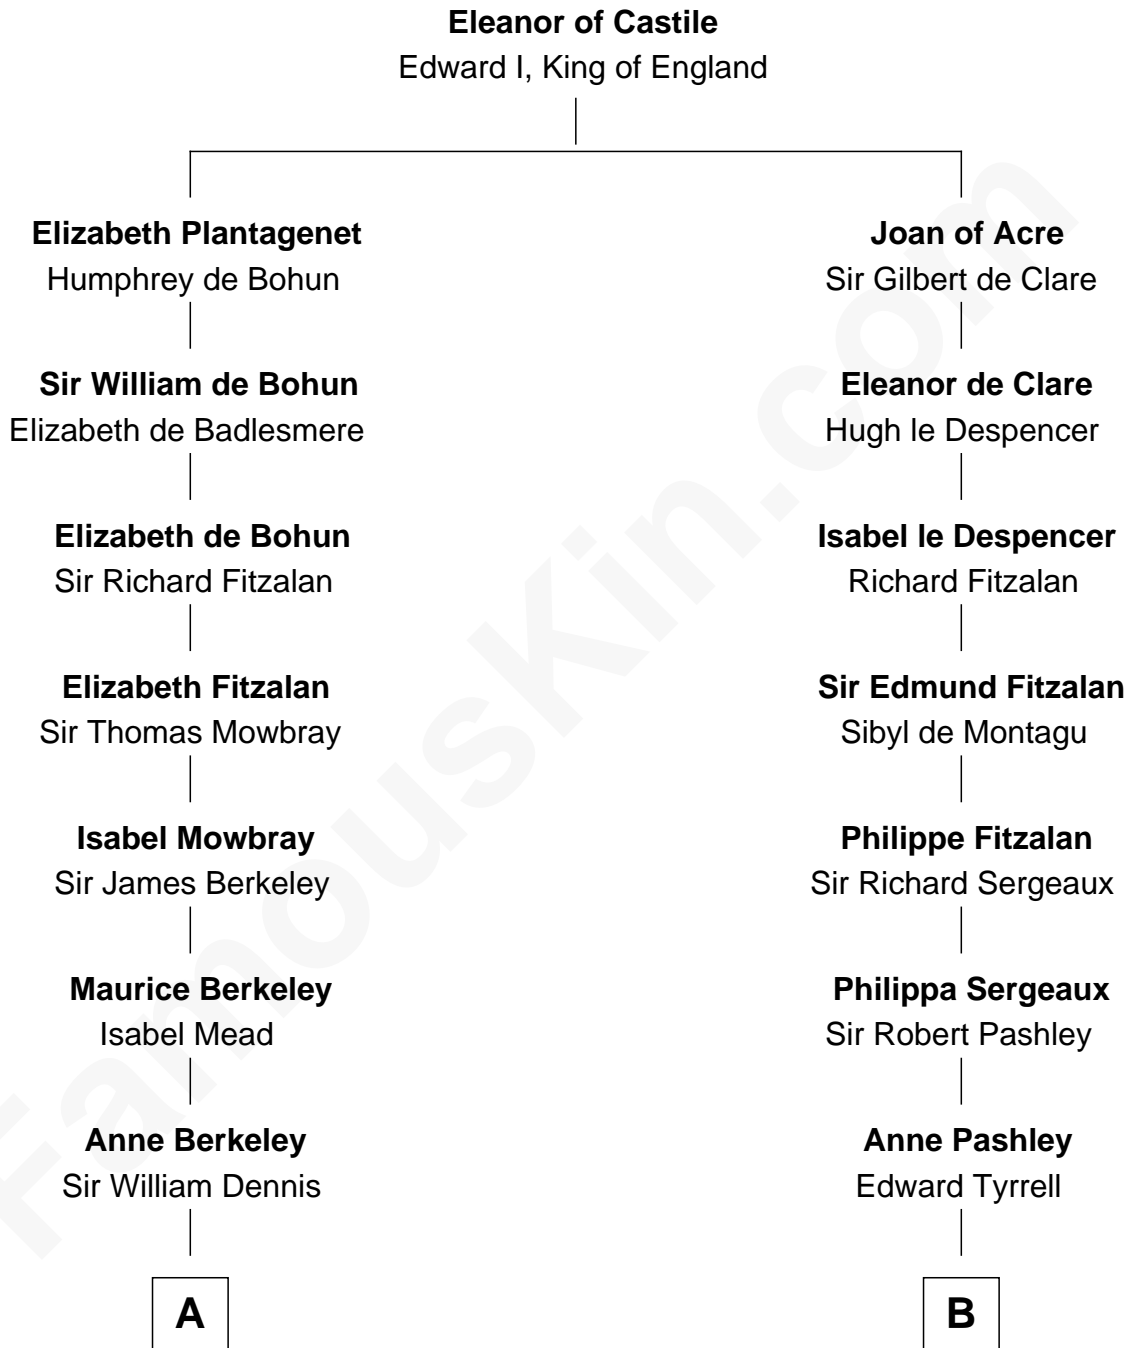

FamousKin.com Relationship Chart of

Sarah Ferguson

Duchess of York

20th cousin 1 time removed of

General James Longstreet

Confederate Army - U.S. Civil War

C

Susan Henrietta Cavendish

Henry Robert Brand

Margaret Brand

Algernon Francis Holford Ferguson

Andrew Henry Ferguson

Marian Louisa Montagu-Douglas-Scott

Ronald Ivor Ferguson

Susan Mary Wright

Sarah Ferguson

Duchess of York

D

Deliverance Coward

James FitzRandolph

Hannah FitzRandolph

William Longstreet

James Longstreet

Mary Anna Dent