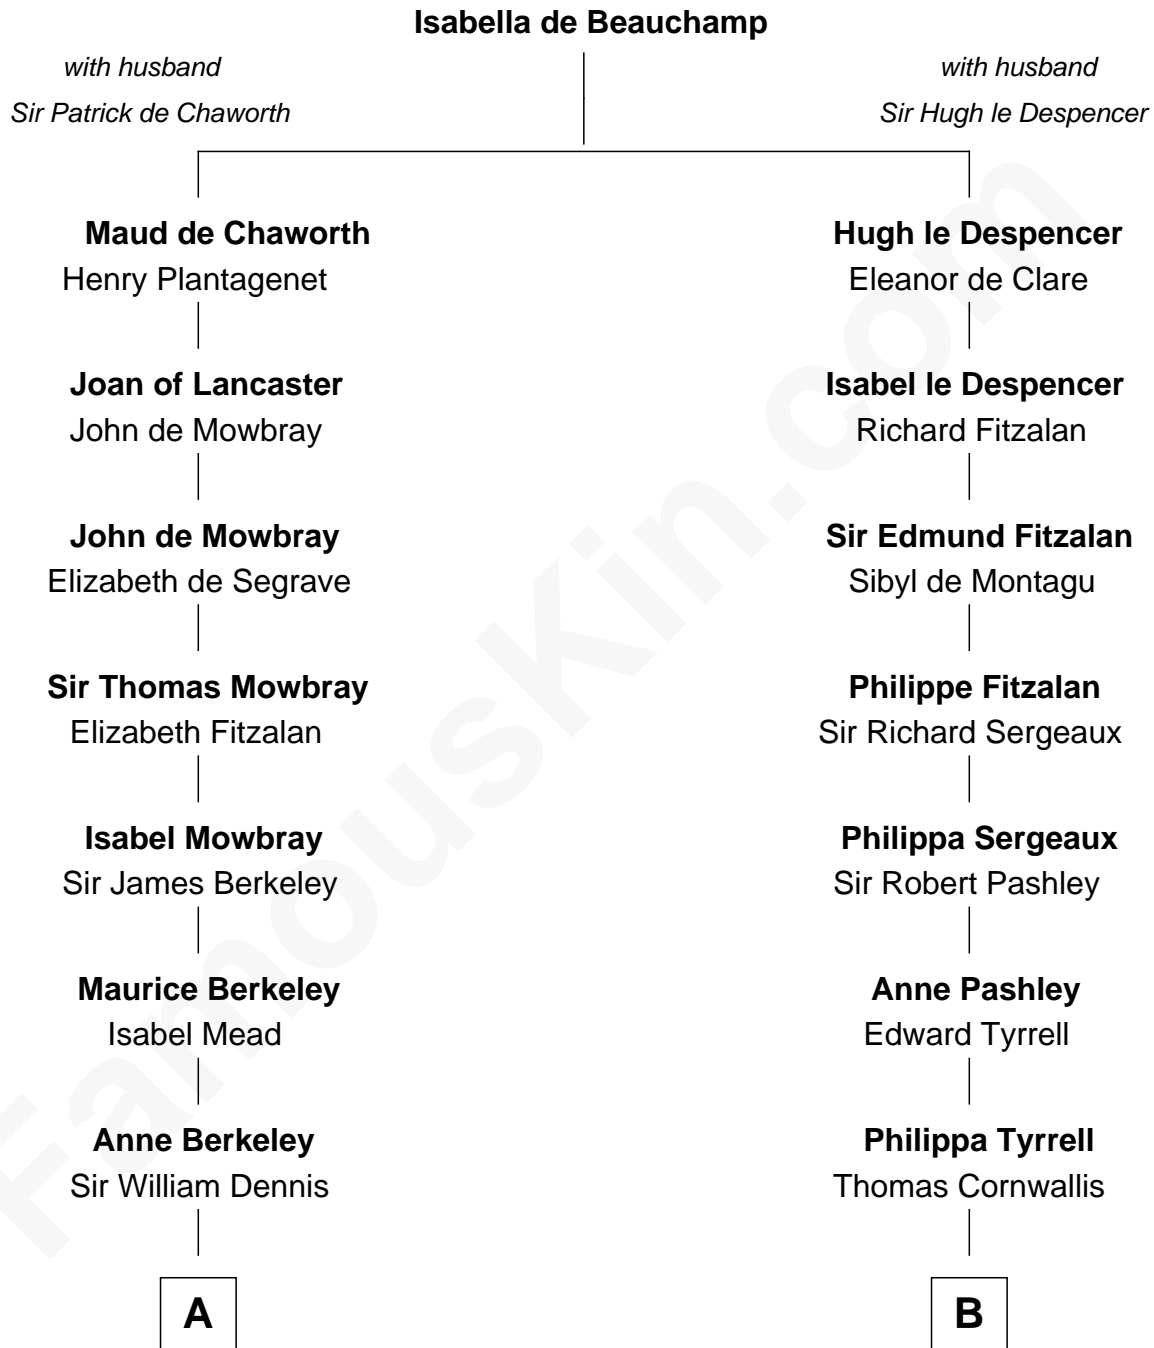

**FamousKin.com**  
**Relationship Chart of**  
**Sarah Ferguson**  
*Duchess of York*

19th cousin 2 times removed of  
**General James Longstreet**  
*Confederate Army - U.S. Civil War*

**C**

**Susan Henrietta Cavendish**

Henry Robert Brand

**Margaret Brand**

Algernon Francis Holford Ferguson

**Andrew Henry Ferguson**

Marian Louisa Montagu-Douglas-Scott

**Ronald Ivor Ferguson**

Susan Mary Wright

**Sarah Ferguson**

*Duchess of York*

**D**

**Hannah FitzRandolph**

William Longstreet

**James Longstreet**

Mary Anna Dent

**General James Longstreet**

*Confederate Army - U.S. Civil War*