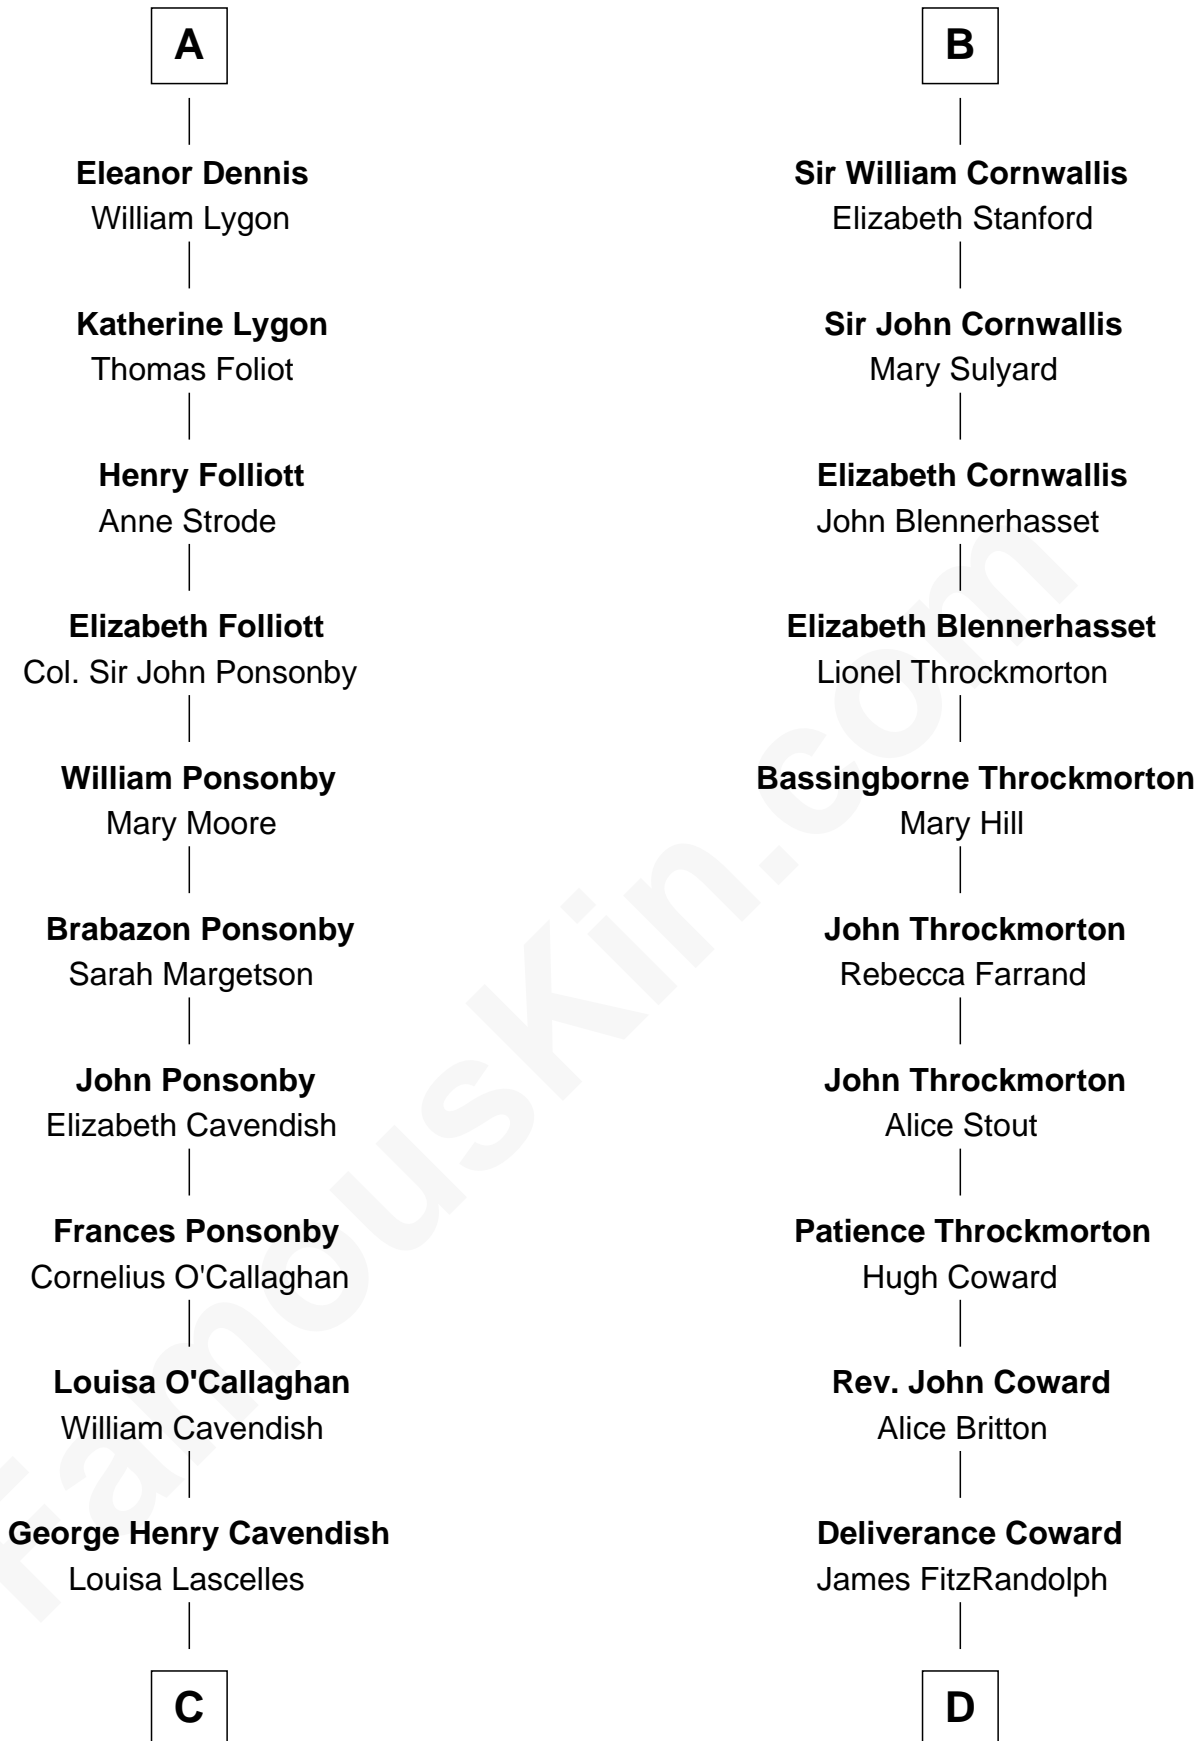

**FamousKin.com**  
**Relationship Chart of**  
**Sarah Ferguson**  
*Duchess of York*

19th cousin 2 times removed of  
**General James Longstreet**  
*Confederate Army - U.S. Civil War*

**C**

**Susan Henrietta Cavendish**

Henry Robert Brand

**Margaret Brand**

Algernon Francis Holford Ferguson

**Andrew Henry Ferguson**

Marian Louisa Montagu-Douglas-Scott

**Ronald Ivor Ferguson**

Susan Mary Wright

**Sarah Ferguson**

*Duchess of York*

**D**

**Hannah FitzRandolph**

William Longstreet

**James Longstreet**

Mary Anna Dent

**General James Longstreet**

*Confederate Army - U.S. Civil War*