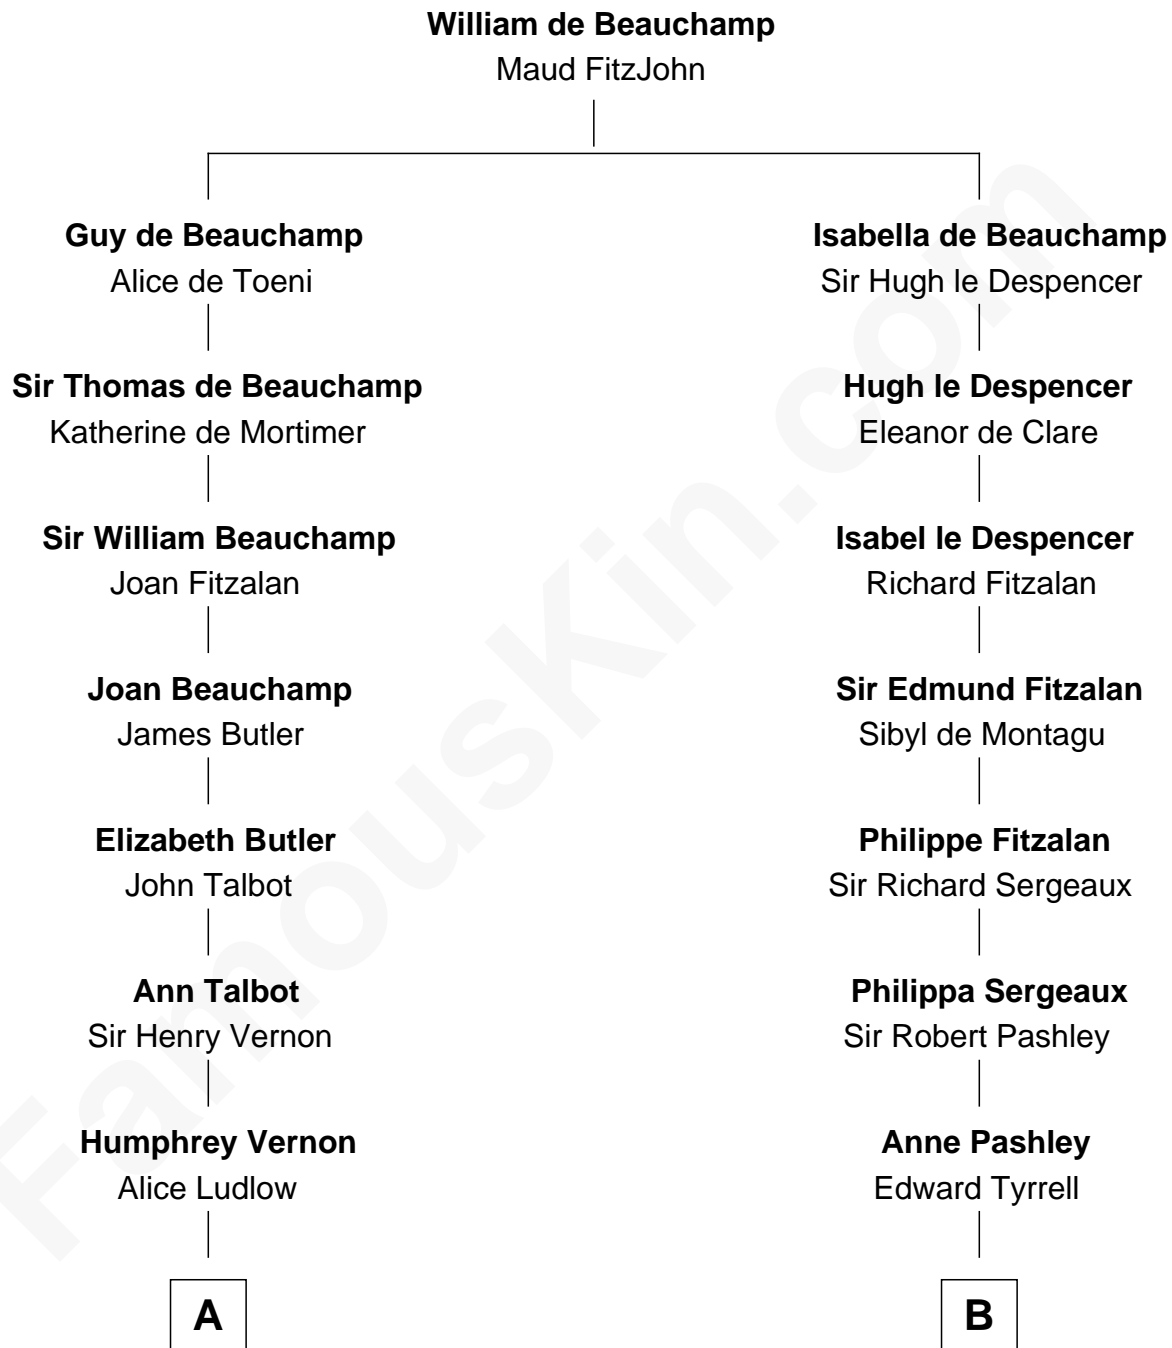

FamousKin.com Relationship Chart of

Sarah Ferguson

Duchess of York

20th cousin 1 time removed of

General James Longstreet

Confederate Army - U.S. Civil War

C

Louisa Jane Hamilton

William Henry Walter Montagu-Douglas-Scott

Herbert Andrew Montagu-Douglas-Scott

Marie Josephine Edwards

Marian Louisa Montagu-Douglas-Scott

Andrew Henry Ferguson

Ronald Ivor Ferguson

Susan Mary Wright

Sarah Ferguson

Duchess of York

D

Deliverance Coward

James FitzRandolph

Hannah FitzRandolph

William Longstreet

James Longstreet

Mary Anna Dent