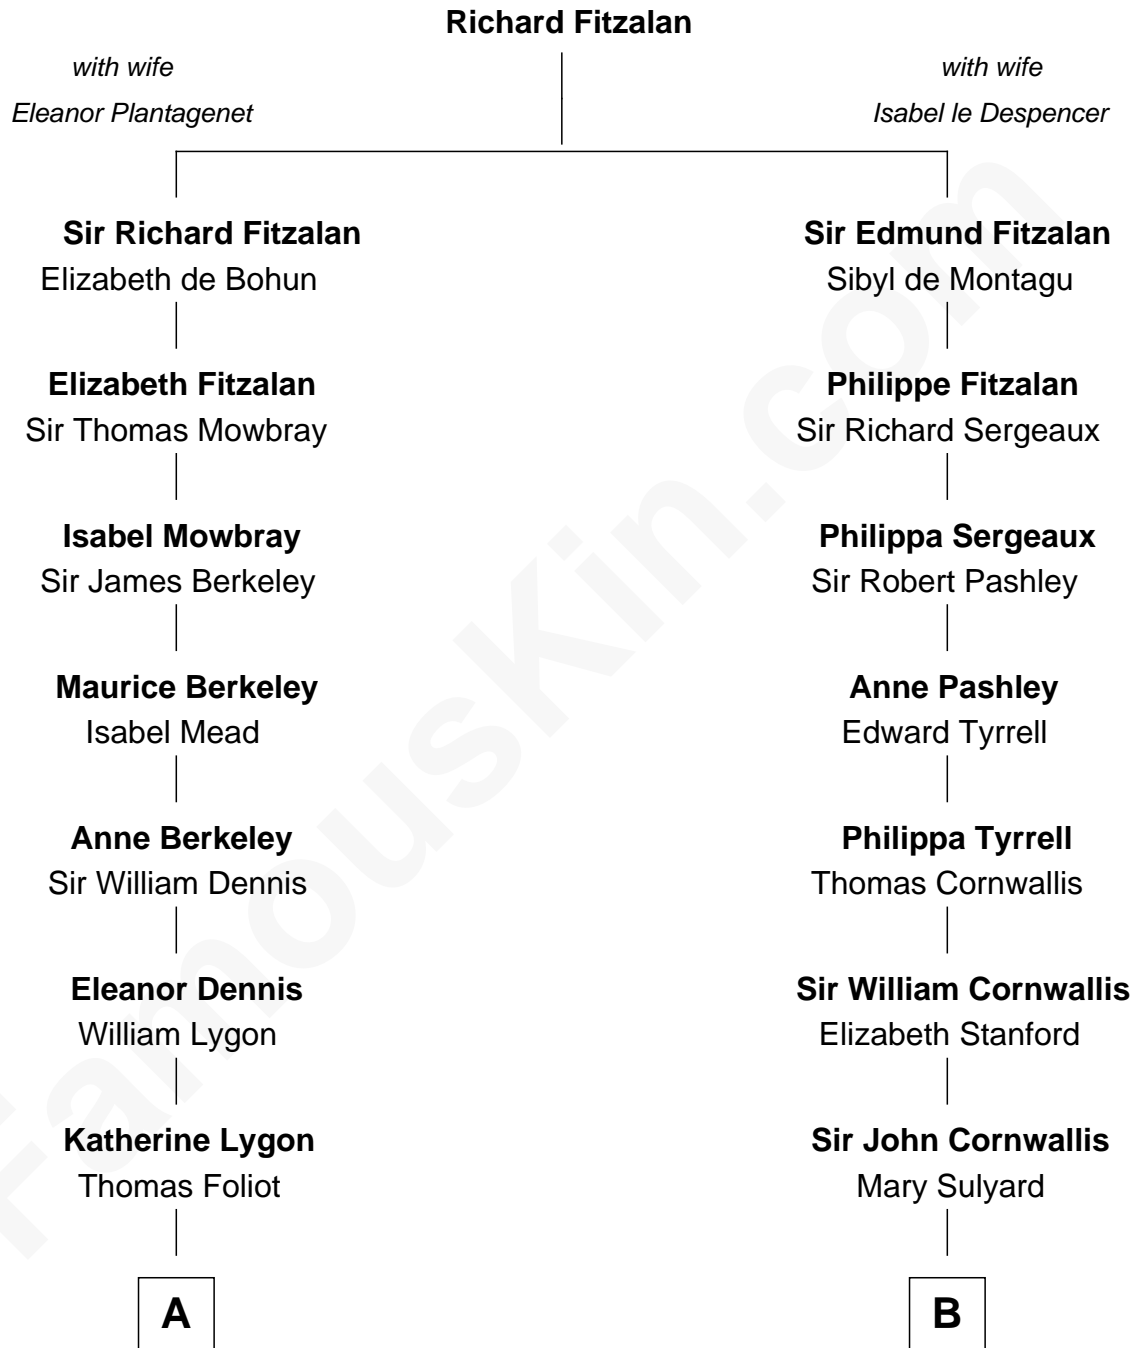

**FamousKin.com**  
**Relationship Chart of**  
**Sarah Ferguson**  
*Duchess of York*

17th cousin 2 times removed of  
**General James Longstreet**  
*Confederate Army - U.S. Civil War*

**C**

—  
**Andrew Henry Ferguson**

Marian Louisa Montagu-Douglas-Scott

—  
**Ronald Ivor Ferguson**

Susan Mary Wright

—  
**Sarah Ferguson**

*Duchess of York*

FamousKin.com