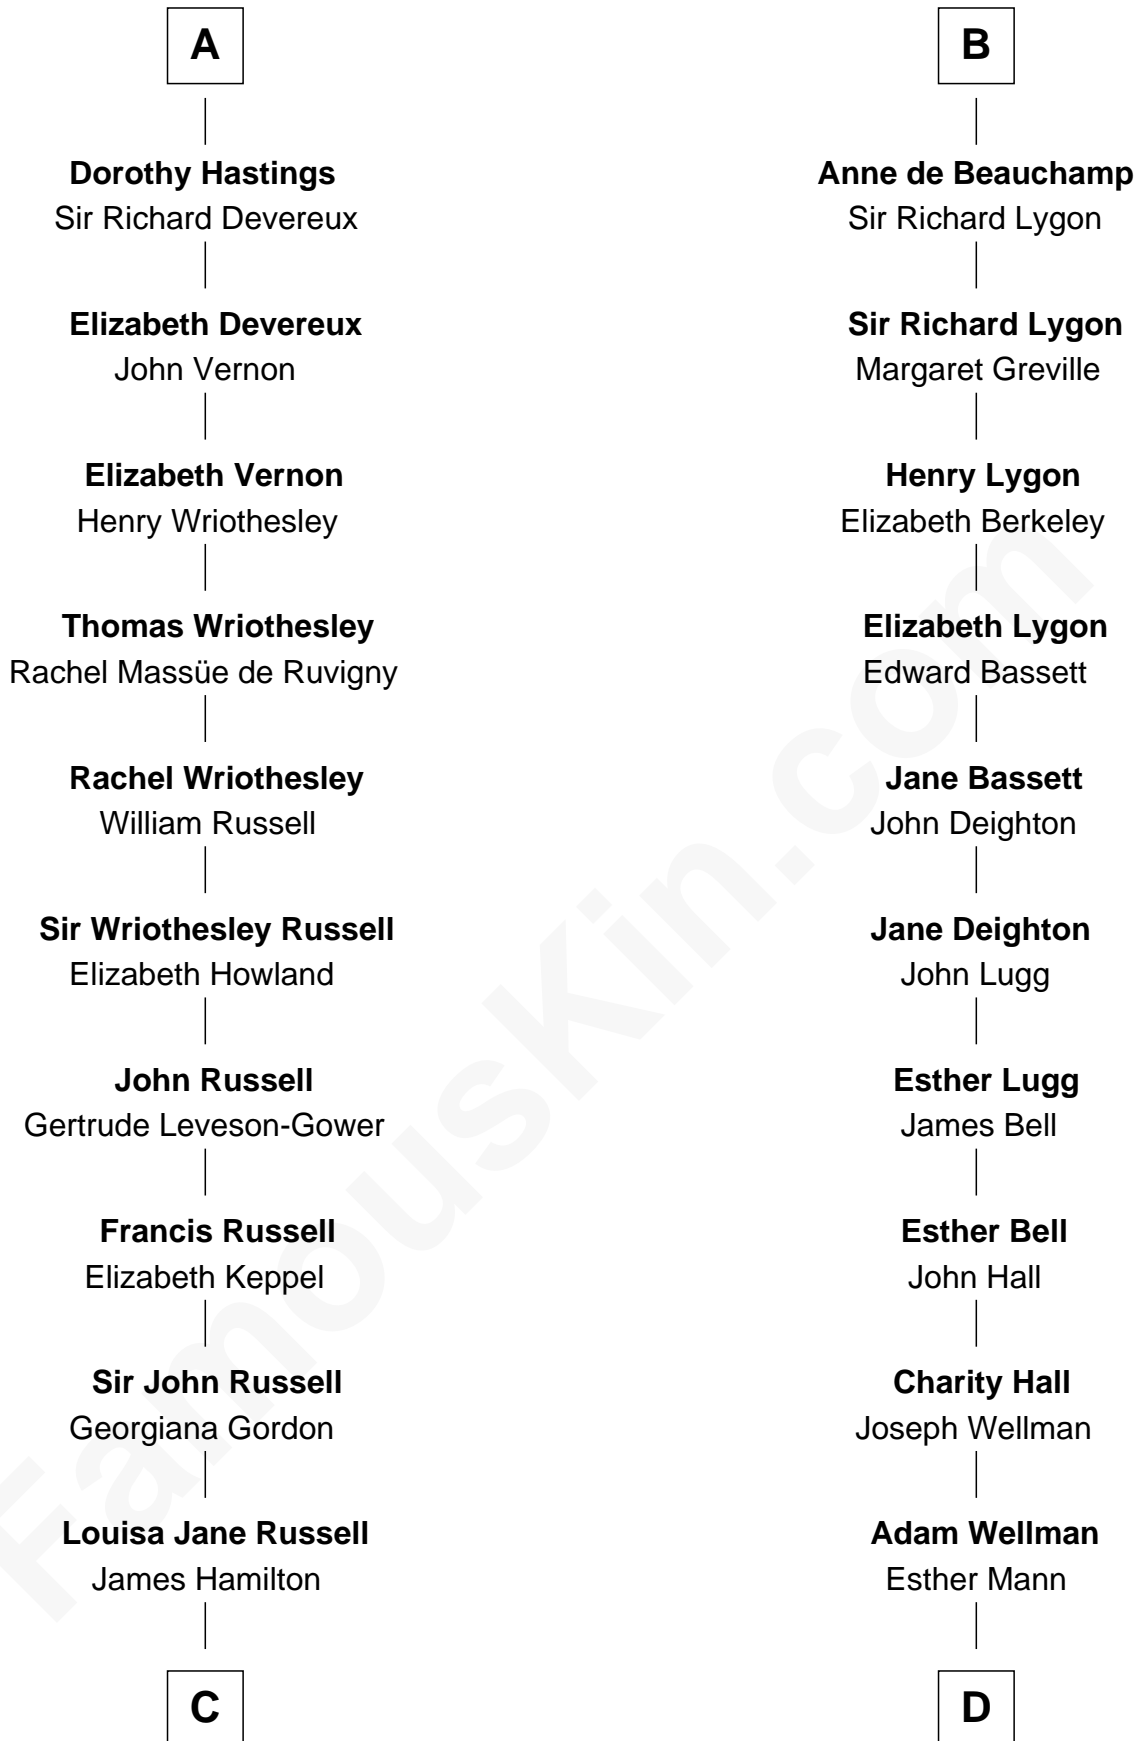

# FamousKin.com Relationship Chart of

**Sarah Ferguson**

*Duchess of York*

20th cousin 1 time removed of

**Jack London**

*Author of "The Call of the Wild"*

**John de Botetourte**

Maud FitzThomas

Sir John de St. Philibert

**Maud de St. Philibert**

Sir Warin Trussell

**Maud Trussell**

Sir John de Hastang

**Maud de Hastang**

Ralph Stafford

**Sir Humphrey Stafford**

Elizabeth Burdet

**Sir Humphrey Stafford**

Eleanor Aylesbury

**Elizabeth Stafford**

Sir Richard de Beauchamp

**B**

**C**

**Louisa Jane Hamilton**

William Henry Walter Montagu-Douglas-Scott

**Herbert Andrew Montagu-Douglas-Scott**

Marie Josephine Edwards

**Marian Louisa Montagu-Douglas-Scott**

Andrew Henry Ferguson

**Ronald Ivor Ferguson**

Susan Mary Wright