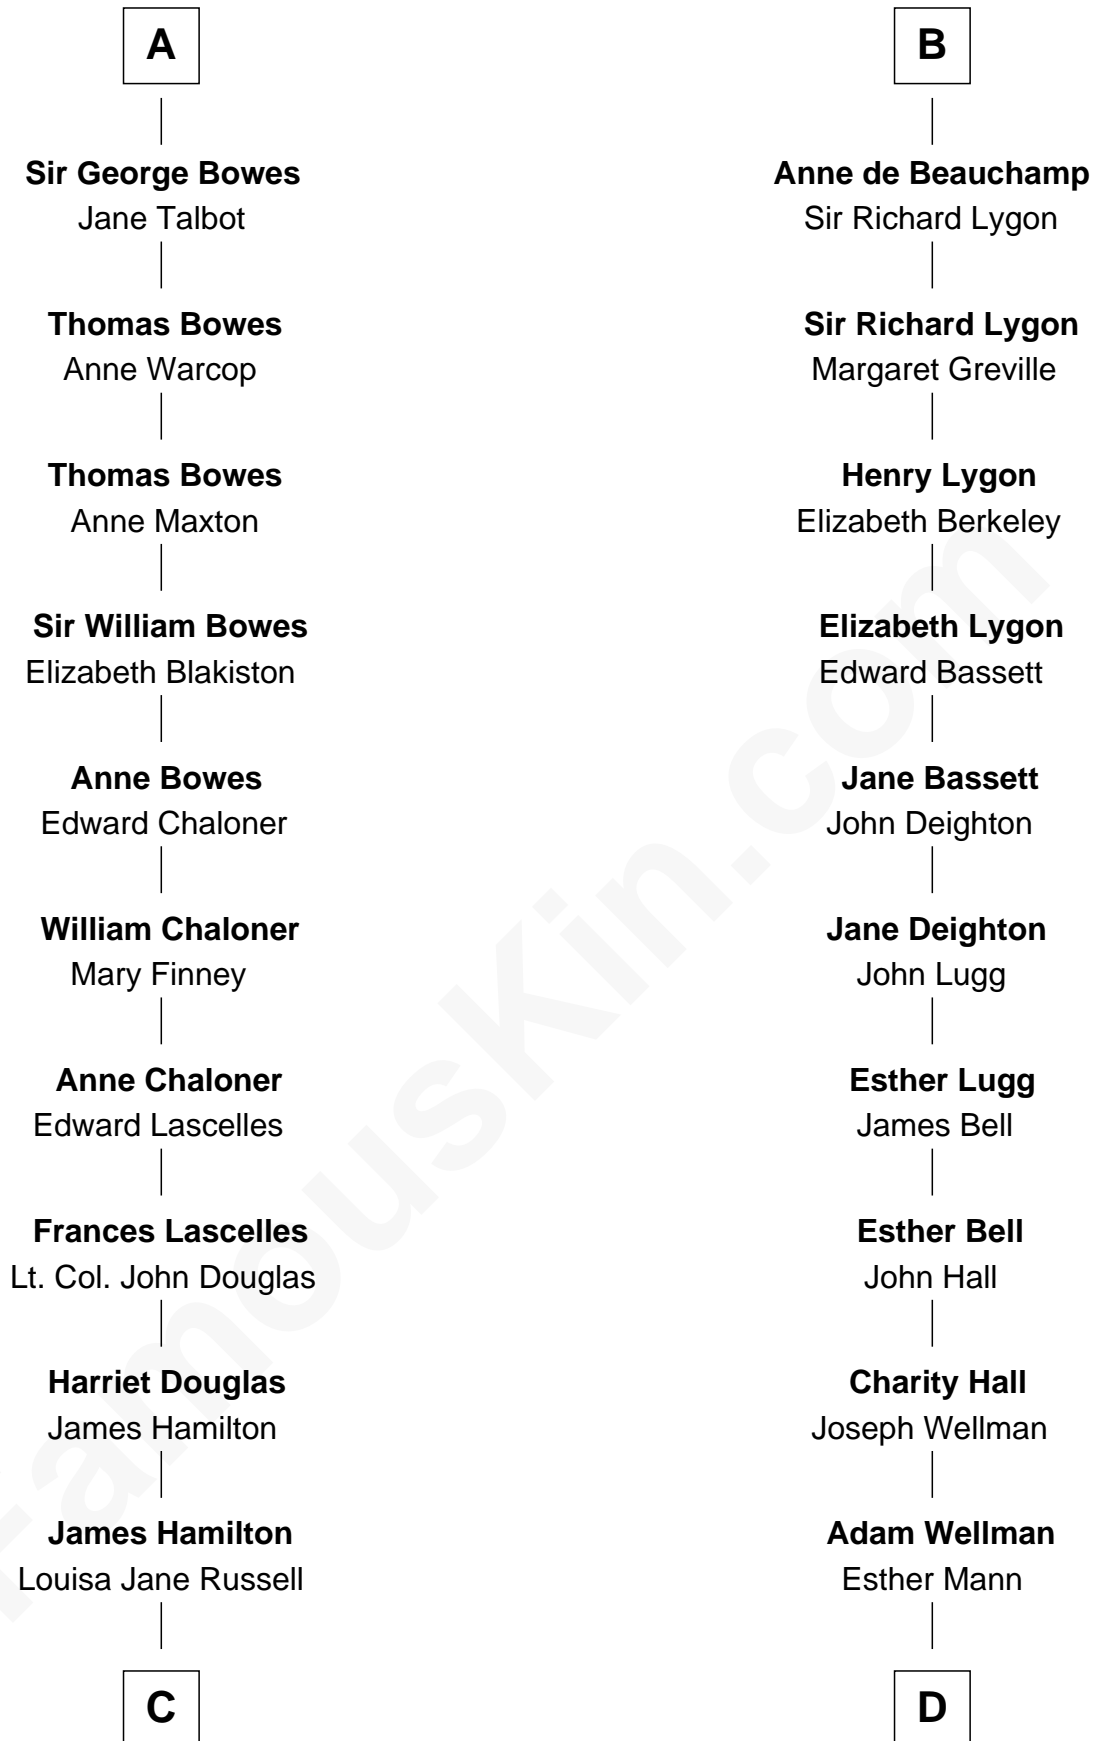

# FamousKin.com Relationship Chart of

**Sarah Ferguson**

*Duchess of York*

20th cousin 1 time removed of

**Jack London**

*Author of "The Call of the Wild"*

**Sir Hugh I de Audley**

Iseult de Mortimer

**C**

**Louisa Jane Hamilton**

William Henry Walter Montagu-Douglas-Scott

**Herbert Andrew Montagu-Douglas-Scott**

Marie Josephine Edwards

**Marian Louisa Montagu-Douglas-Scott**

Andrew Henry Ferguson

**Ronald Ivor Ferguson**

Susan Mary Wright

**Sarah Ferguson**

*Duchess of York*

**D**

**Joel Wellman**

Betsey Baker

**Marshall Daniel Wellman**

Eleanor Garrett Jones