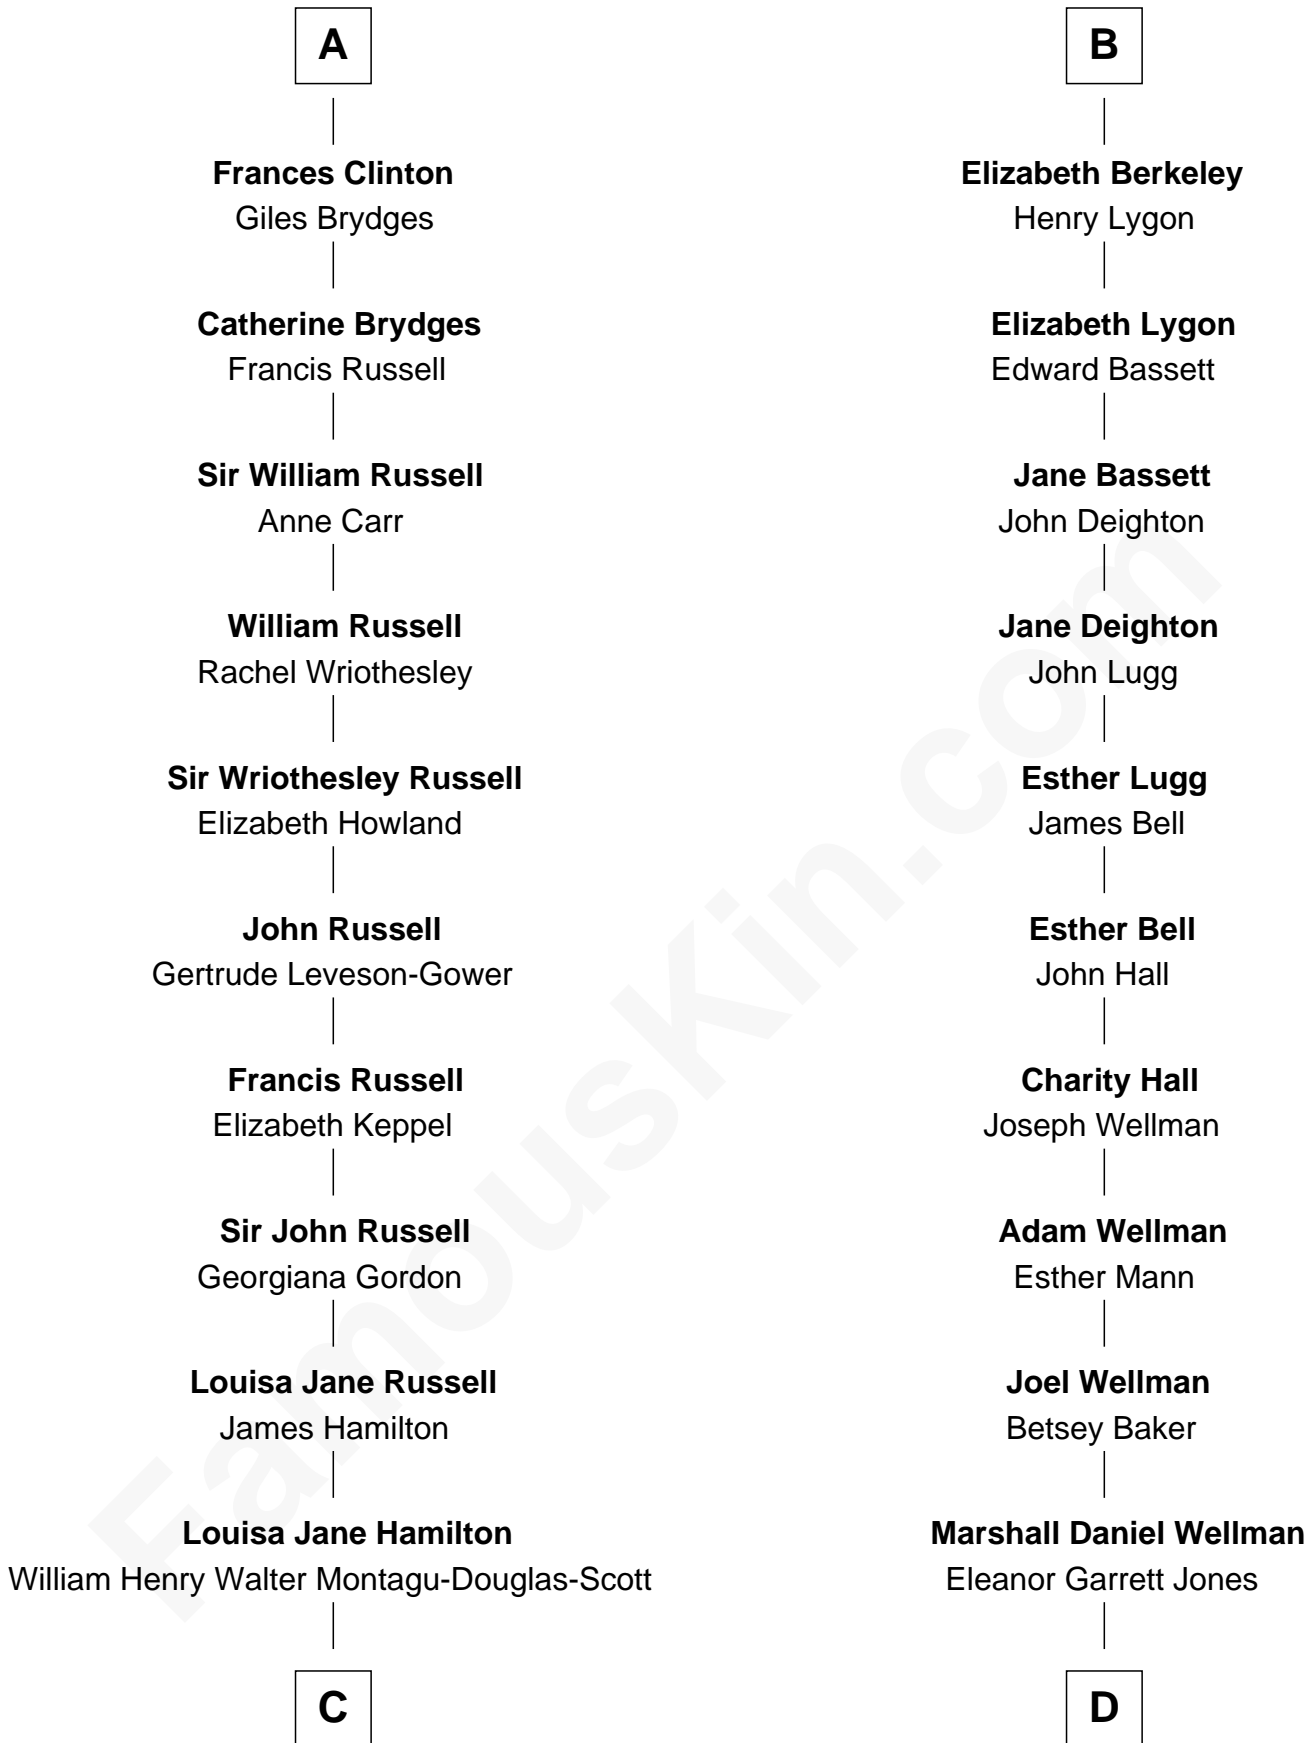

# FamousKin.com Relationship Chart of

**Sarah Ferguson**

*Duchess of York*

18th cousin 2 times removed of

**Jack London**

*Author of "The Call of the Wild"*

**Sir Maurice de Berkeley**

Eve la Zouche

Margaret - - - - -

**Thomas Berkeley**

Catherine Botetourte

**Maurice Berkeley**

Johanna Denham

**Maurice Berkeley**

Ellen Montfort

**Sir William Berkeley**

Anne Stafford

**Richard Berkeley**

Elizabeth Conningsby

**Sir John Berkeley**

Isabel Dennis

**B**

**C**

**Herbert Andrew Montagu-Douglas-Scott**

Marie Josephine Edwards

**Marian Louisa Montagu-Douglas-Scott**

Andrew Henry Ferguson

**Ronald Ivor Ferguson**

Susan Mary Wright

**Sarah Ferguson**

*Duchess of York*

**D**