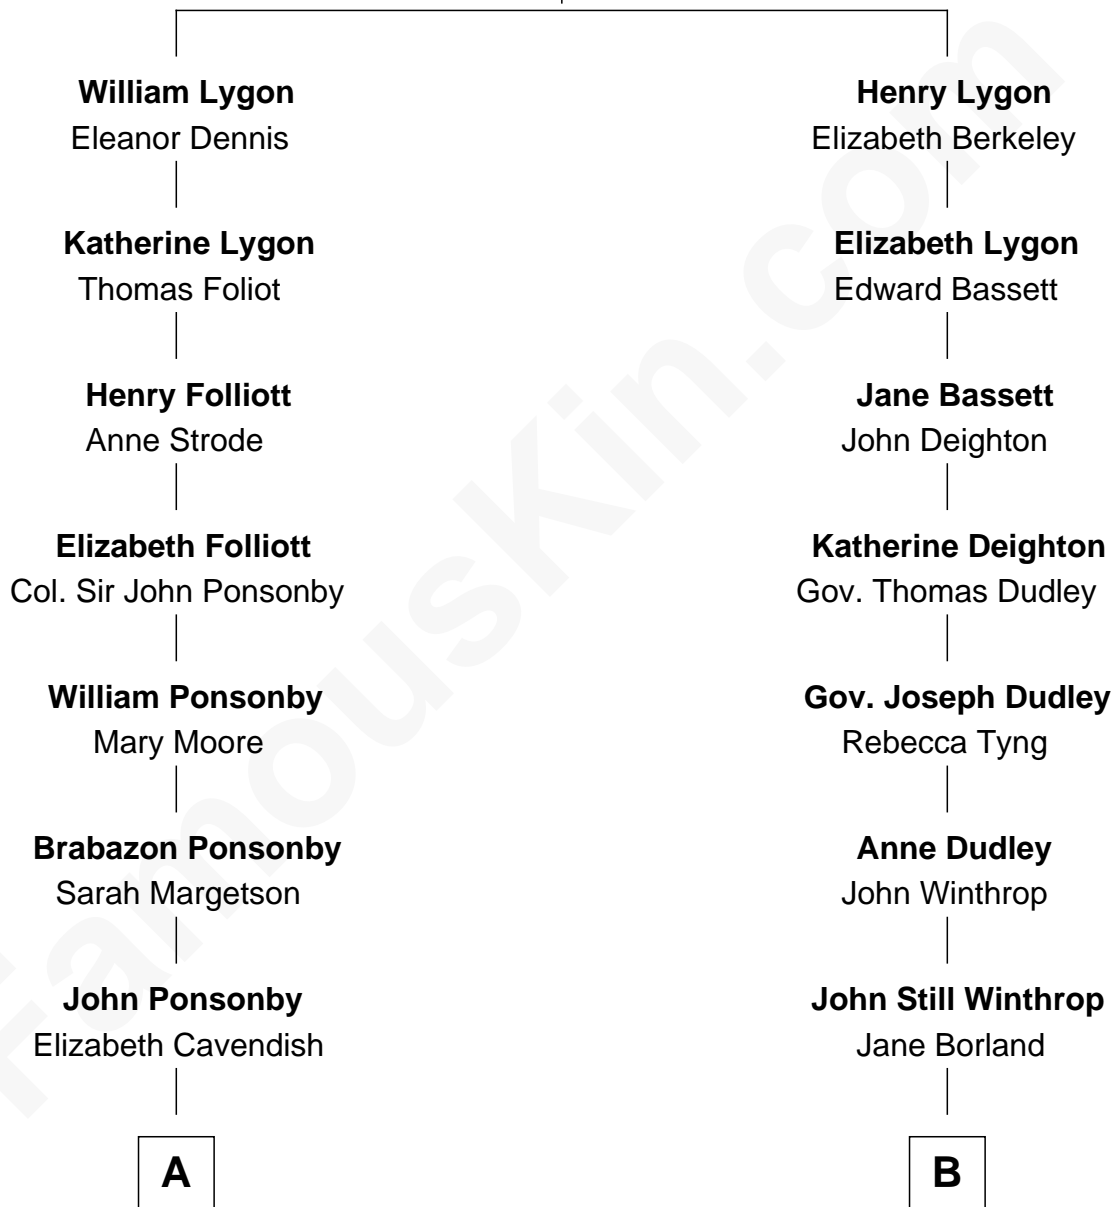

FamousKin.com Relationship Chart of

Sarah Ferguson

Duchess of York

12th cousin 2 times removed of

John Kerry

68th U.S. Secretary of State

Sir Richard Lygon

Margaret Greville

Andrew Henry Ferguson
Marian Louisa Montagu-Douglas-Scott

Ronald Ivor Ferguson
Susan Mary Wright

Sarah Ferguson
Duchess of York

B

Thomas Lindall Winthrop
Elizabeth Bowdoin Temple

Robert Charles Winthrop
Elizabeth Cabot Blanchard