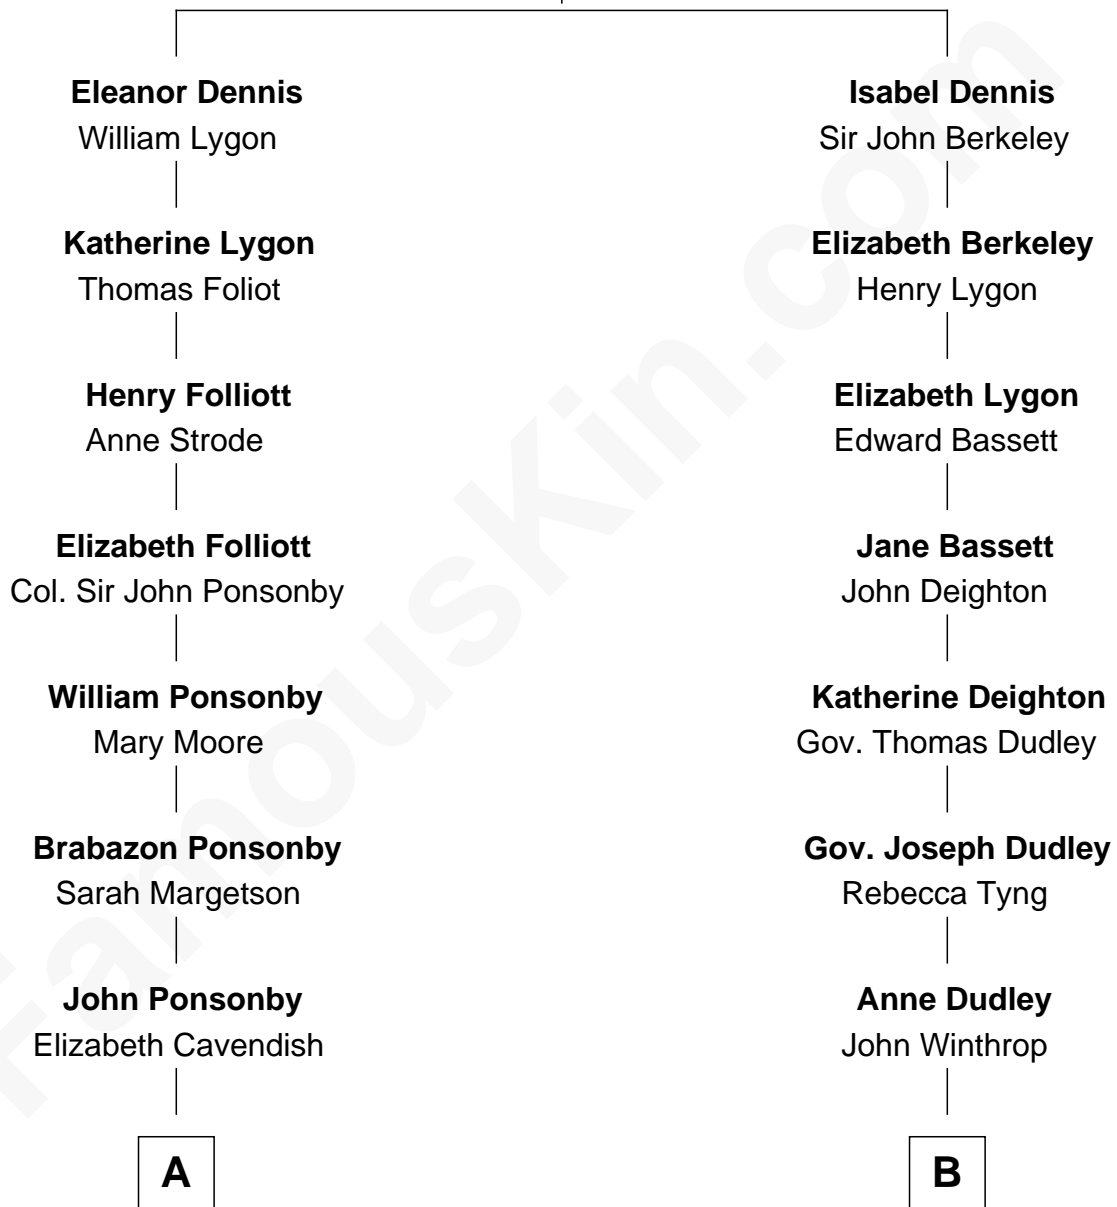

FamousKin.com Relationship Chart of

Sarah Ferguson

Duchess of York

13th cousin 1 time removed of

John Kerry

68th U.S. Secretary of State

Sir William Dennis

Anne Berkeley

Andrew Henry Ferguson
Marian Louisa Montagu-Douglas-Scott

Ronald Ivor Ferguson
Susan Mary Wright

Sarah Ferguson
Duchess of York

B

John Still Winthrop
Jane Borland

Thomas Lindall Winthrop
Elizabeth Bowdoin Temple