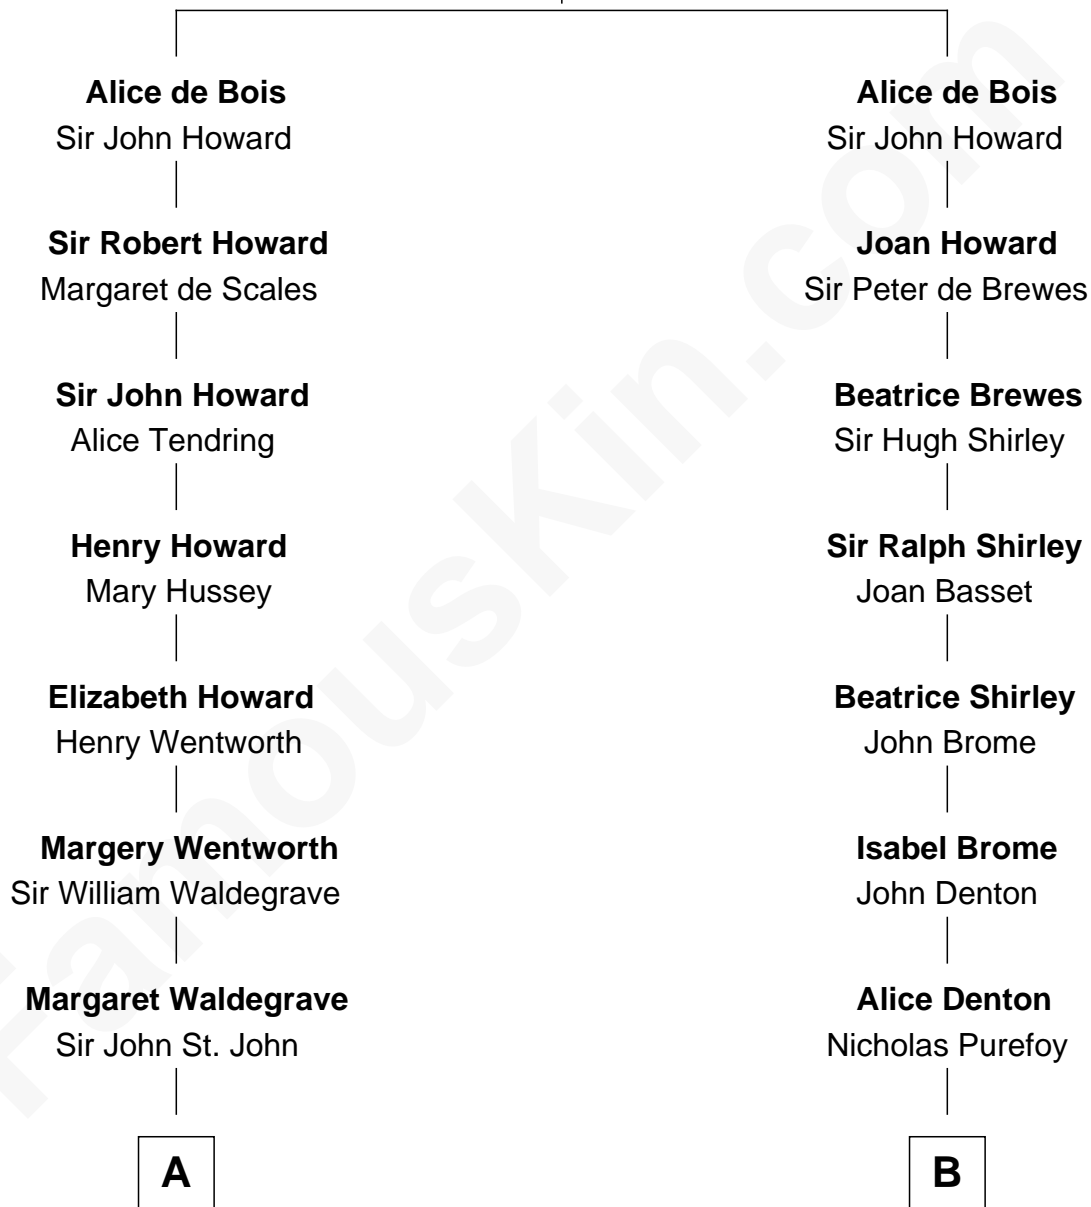

# FamousKin.com Relationship Chart of

**Sarah Ferguson**

*Duchess of York*

19th cousin 2 times removed of

**John Kerry**

*68th U.S. Secretary of State*

**Sir Robert de Bois**

Christian le Latimer

**C**

**Louisa Jane Hamilton**

William Henry Walter Montagu-Douglas-Scott

**Herbert Andrew Montagu-Douglas-Scott**

Marie Josephine Edwards

**Marian Louisa Montagu-Douglas-Scott**

Andrew Henry Ferguson

**Ronald Ivor Ferguson**

Susan Mary Wright

**Sarah Ferguson**

*Duchess of York*

**D**

**Margaret Tyndal Winthrop**

James Grant Forbes

**Rosemary Isabel Forbes**

Richard John Kerry