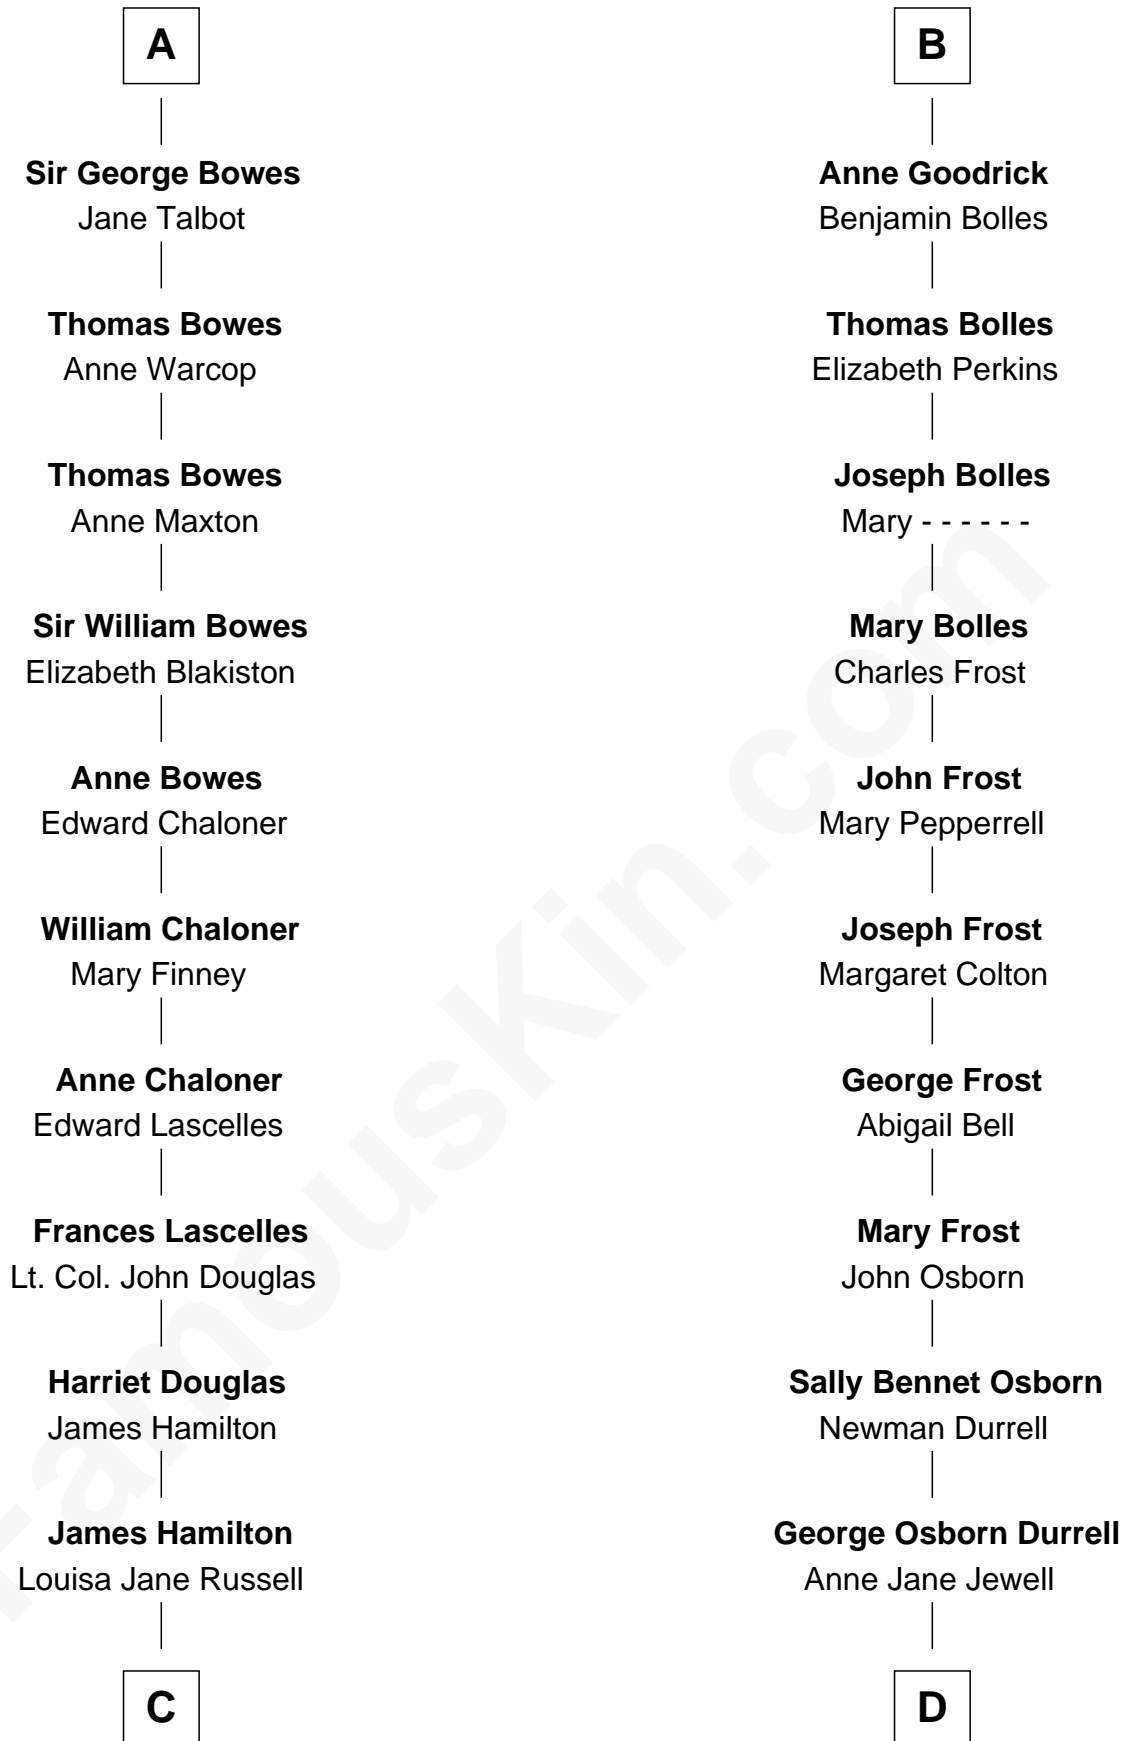

FamousKin.com Relationship Chart of

Sarah Ferguson

Duchess of York

19th cousin 2 times removed of

Lucille Ball

TV Actress - "I Love Lucy"

Sir William de Aton

Isabel de Percy

C

Louisa Jane Hamilton

William Henry Walter Montagu-Douglas-Scott

Herbert Andrew Montagu-Douglas-Scott

Marie Josephine Edwards

Marian Louisa Montagu-Douglas-Scott

Andrew Henry Ferguson

Ronald Ivor Ferguson

Susan Mary Wright

Sarah Ferguson

Duchess of York

D

Nellie Rebecca Durrell

Jasper Clinton Ball

Henry Durrell Ball

Desiree Evelyn Hunt