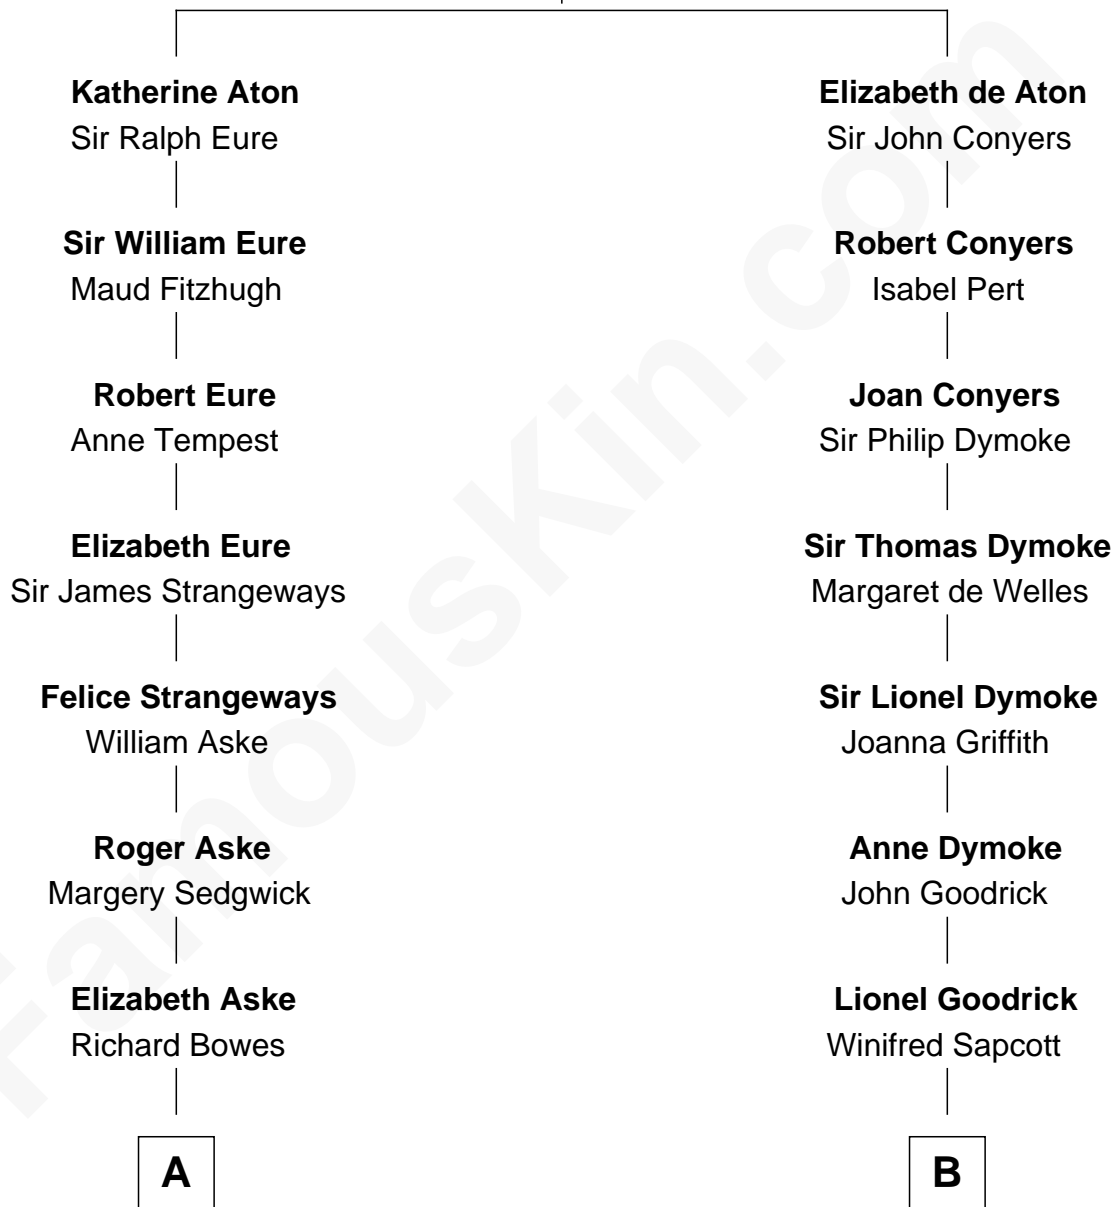

FamousKin.com Relationship Chart of

Sarah Ferguson

Duchess of York

19th cousin 2 times removed of

Lucille Ball

TV Actress - "I Love Lucy"

Sir William de Aton

Isabel de Percy

C

Louisa Jane Hamilton

William Henry Walter Montagu-Douglas-Scott

Herbert Andrew Montagu-Douglas-Scott

Marie Josephine Edwards

Marian Louisa Montagu-Douglas-Scott

Andrew Henry Ferguson

Ronald Ivor Ferguson

Susan Mary Wright

Sarah Ferguson

Duchess of York

D

Nellie Rebecca Durrell

Jasper Clinton Ball

Henry Durrell Ball

Desiree Evelyn Hunt