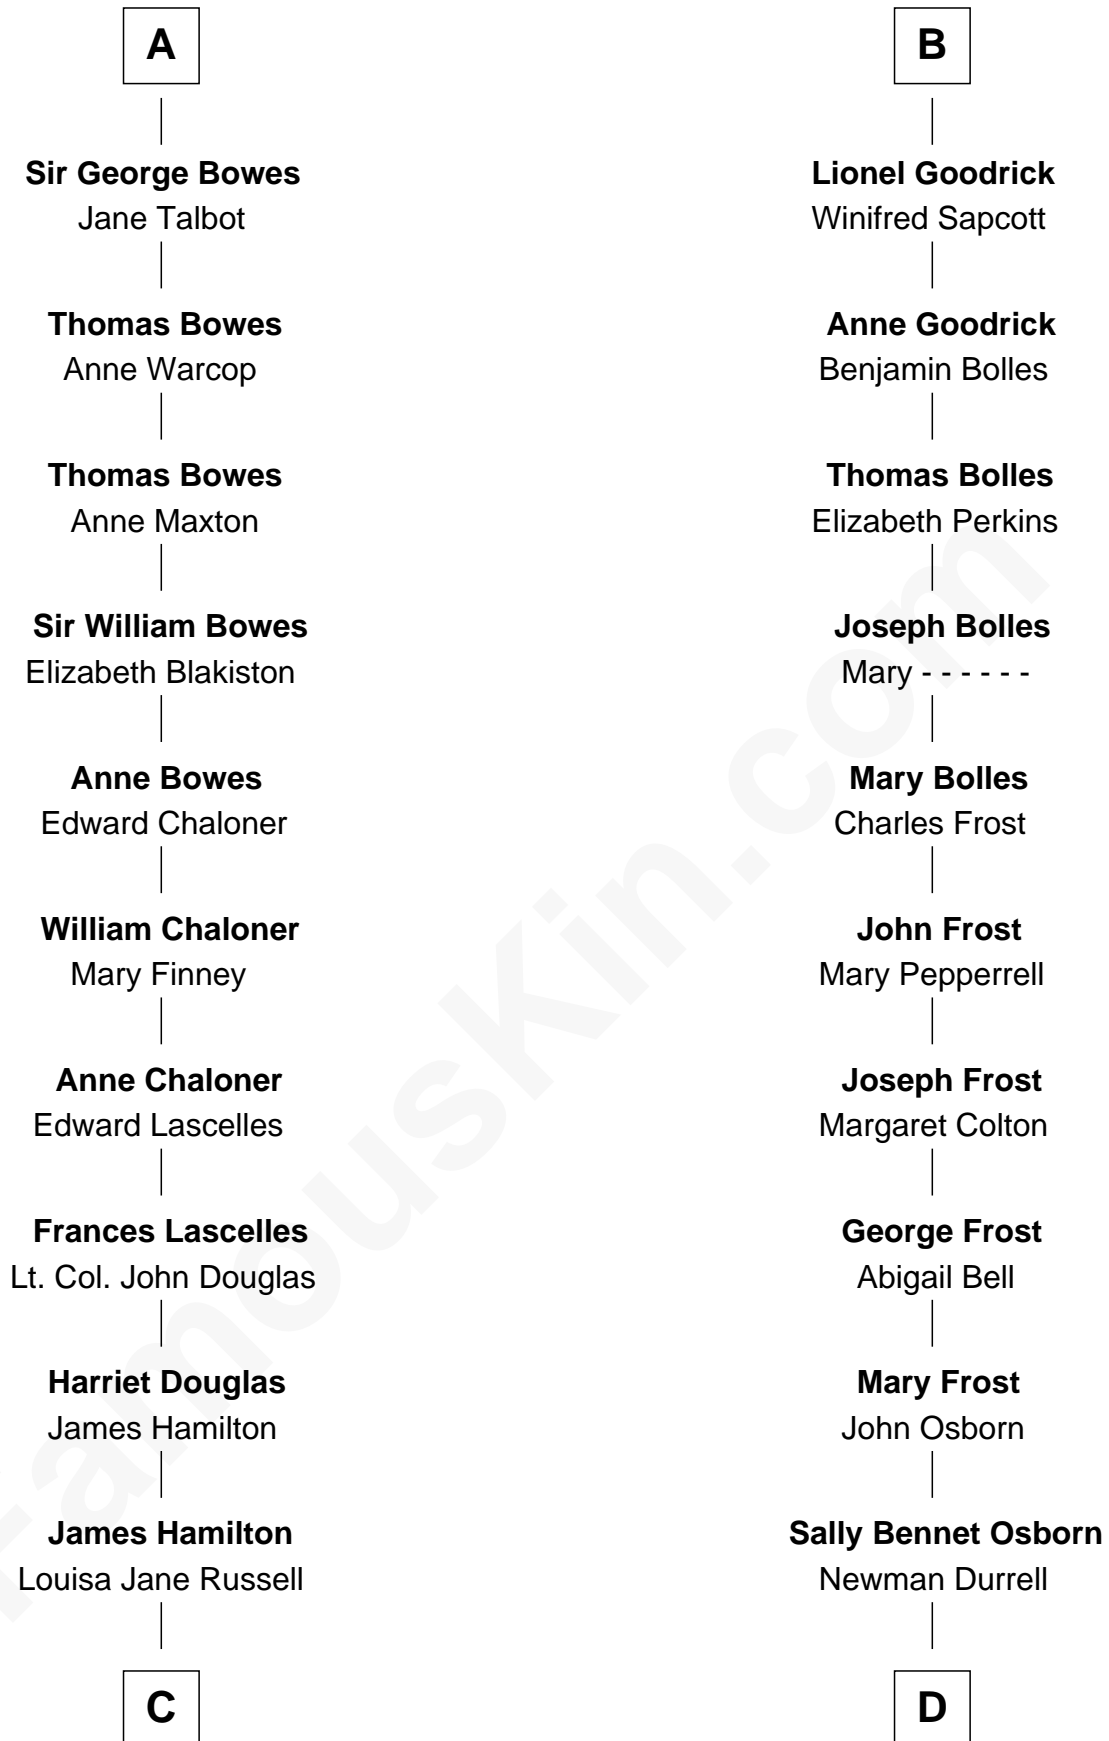

# FamousKin.com Relationship Chart of

**Sarah Ferguson**

*Duchess of York*

20th cousin 1 time removed of

**Lucille Ball**

*TV Actress - "I Love Lucy"*

**Sir Geoffrey le Scrope**

Ivetta de Ros

**C**

**Louisa Jane Hamilton**

William Henry Walter Montagu-Douglas-Scott

**Herbert Andrew Montagu-Douglas-Scott**

Marie Josephine Edwards

**Marian Louisa Montagu-Douglas-Scott**

Andrew Henry Ferguson

**Ronald Ivor Ferguson**

Susan Mary Wright

**Sarah Ferguson**

*Duchess of York*

**D**

**George Osborn Durrell**

Anne Jane Jewell

**Nellie Rebecca Durrell**

Jasper Clinton Ball