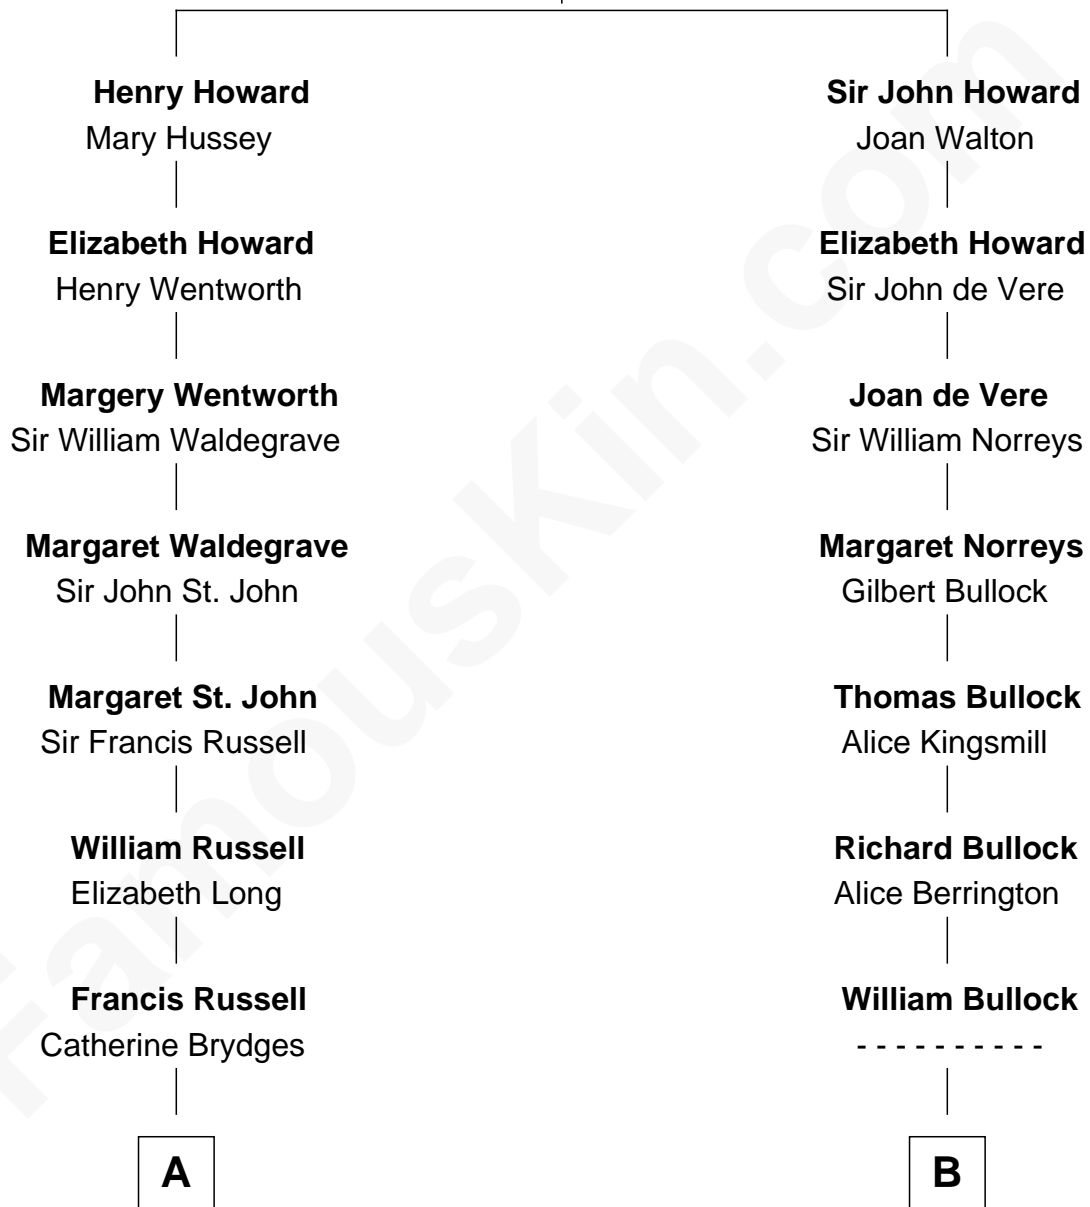

# FamousKin.com Relationship Chart of

**Sarah Ferguson**

*Duchess of York*

18th cousin 2 times removed of

**Carl Wilson**

*Co-Founder of The Beach Boys*

**Sir John Howard**

*with wife  
Alice Tendring*

*with wife  
Margaret de Plaiz*

**C**

**Ronald Ivor Ferguson**

Susan Mary Wright

**Sarah Ferguson**

*Duchess of York*

**D**

**William Henry Wilson**