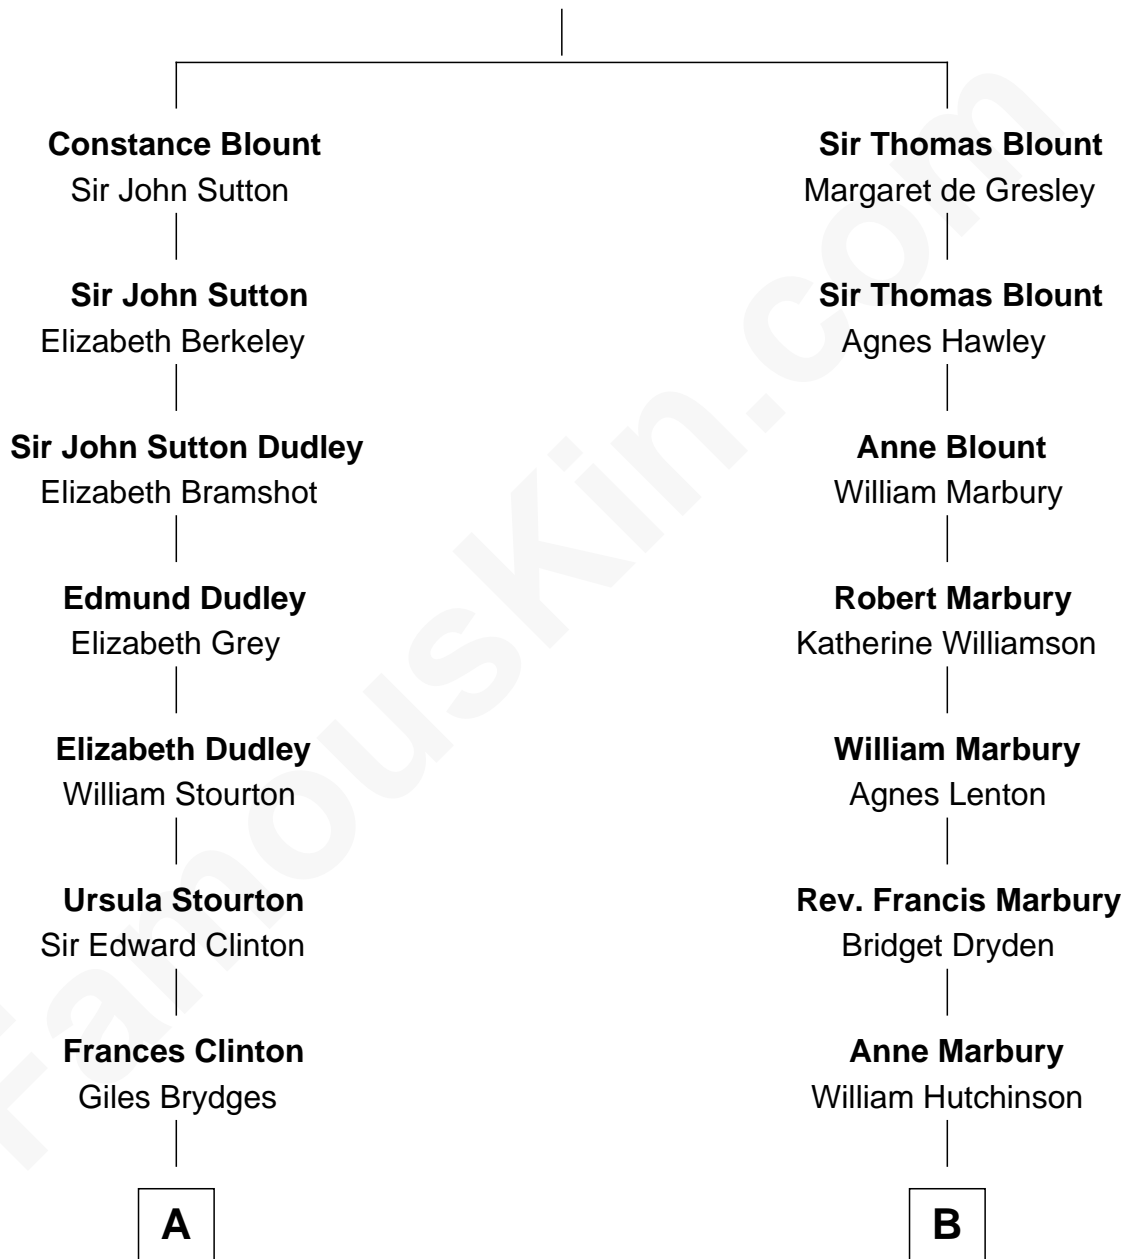

# FamousKin.com Relationship Chart of

**Sarah Ferguson**

*Duchess of York*

19th cousin of

**Jeb Bush**

*43rd Governor of Florida*

**Sir Walter Blount**

Sancha de Ayala

**C**

**Marian Louisa Montagu-Douglas-Scott**

Andrew Henry Ferguson

**Ronald Ivor Ferguson**

Susan Mary Wright

**Sarah Ferguson**

*Duchess of York*

**D**