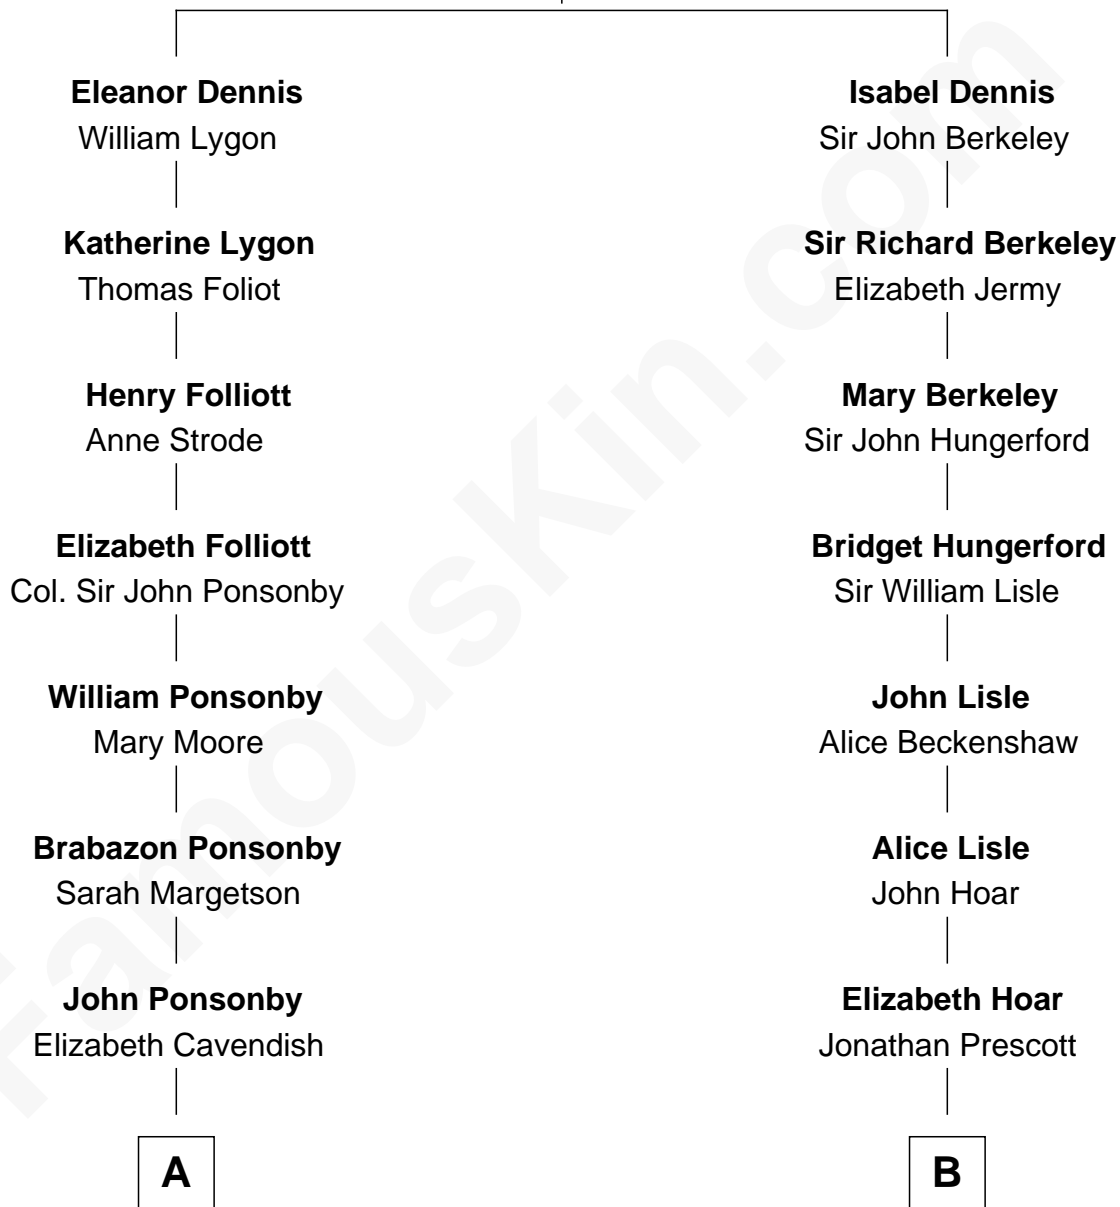

# FamousKin.com Relationship Chart of

**Sarah Ferguson**

*Duchess of York*

14th cousin 2 times removed of

**Jeb Bush**

*43rd Governor of Florida*

**Sir William Dennis**

Anne Berkeley

**A**

**Frances Ponsonby**  
Cornelius O'Callaghan

**Louisa O'Callaghan**  
William Cavendish

**George Henry Cavendish**  
Louisa Lascelles

**Susan Henrietta Cavendish**  
Henry Robert Brand

**Margaret Brand**  
Algernon Francis Holford Ferguson

**Andrew Henry Ferguson**  
Marian Louisa Montagu-Douglas-Scott

**Ronald Ivor Ferguson**  
Susan Mary Wright

**Sarah Ferguson**  
*Duchess of York*

**B**

**Dr. Jonathan Prescott**  
Rebecca Bulkeley

**Dr. Abel Prescott**  
Abigail Brigham