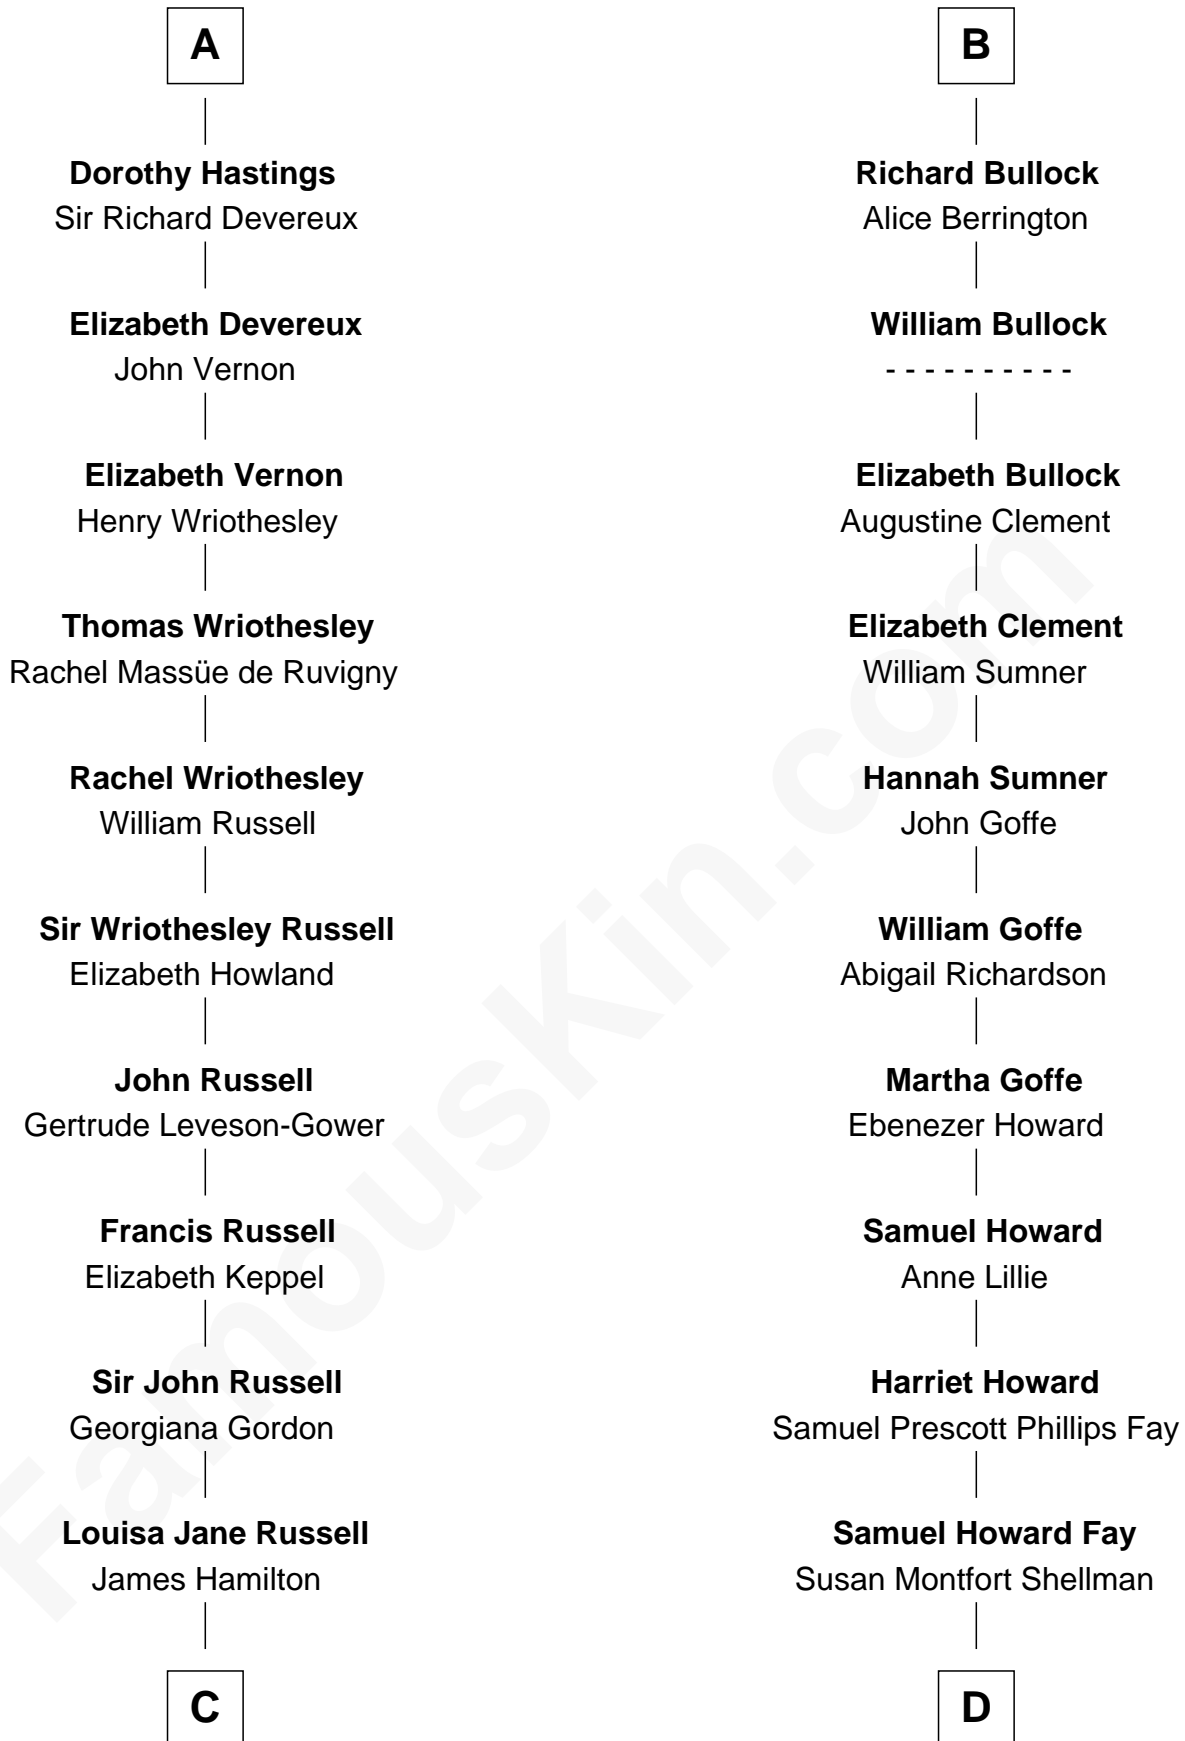

FamousKin.com Relationship Chart of

Sarah Ferguson

Duchess of York

21st cousin of

Jeb Bush

43rd Governor of Florida

William de Montagu
Katherine de Grandison

C

Louisa Jane Hamilton

William Henry Walter Montagu-Douglas-Scott

Herbert Andrew Montagu-Douglas-Scott

Marie Josephine Edwards

Marian Louisa Montagu-Douglas-Scott

Andrew Henry Ferguson

Ronald Ivor Ferguson

Susan Mary Wright