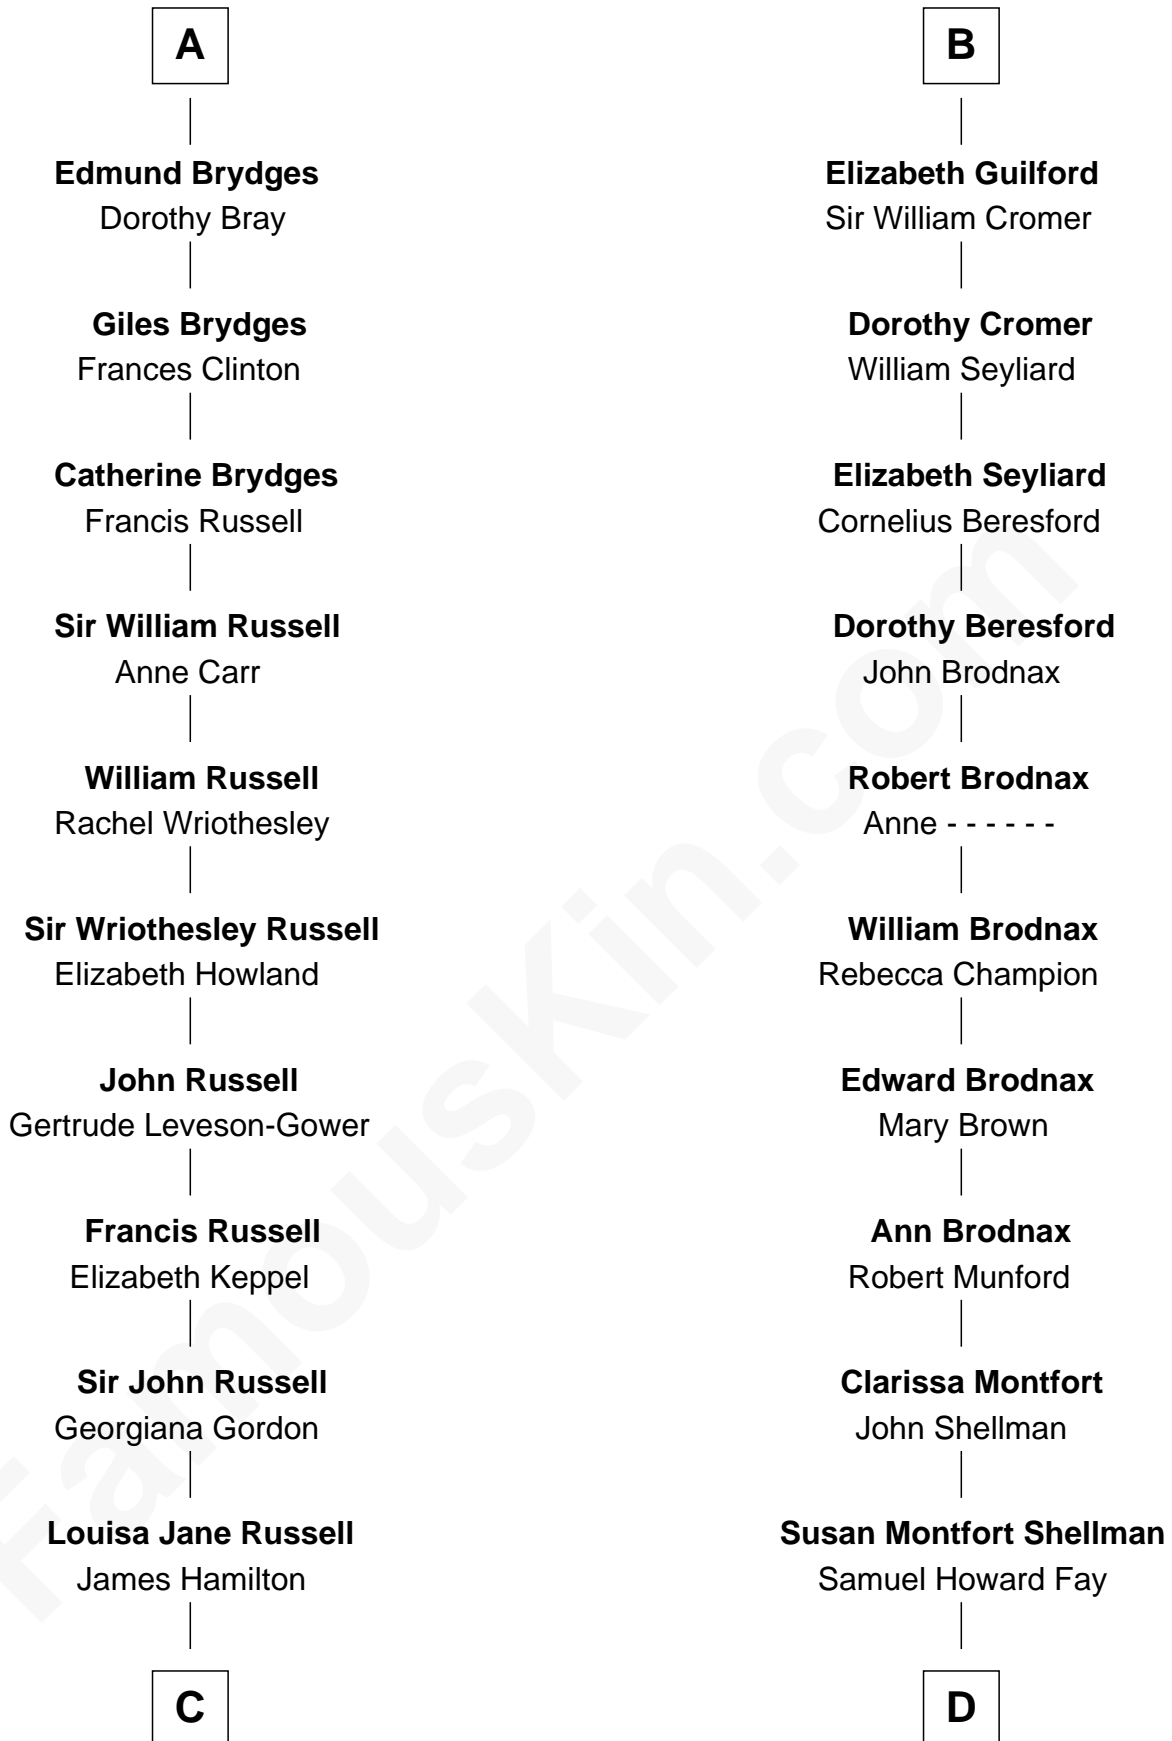

FamousKin.com Relationship Chart of

Sarah Ferguson

Duchess of York

21st cousin of

Jeb Bush

43rd Governor of Florida

Sir Robert de Holland

Maude la Zouche

C

Louisa Jane Hamilton

William Henry Walter Montagu-Douglas-Scott

Herbert Andrew Montagu-Douglas-Scott

Marie Josephine Edwards

Marian Louisa Montagu-Douglas-Scott

Andrew Henry Ferguson

Ronald Ivor Ferguson