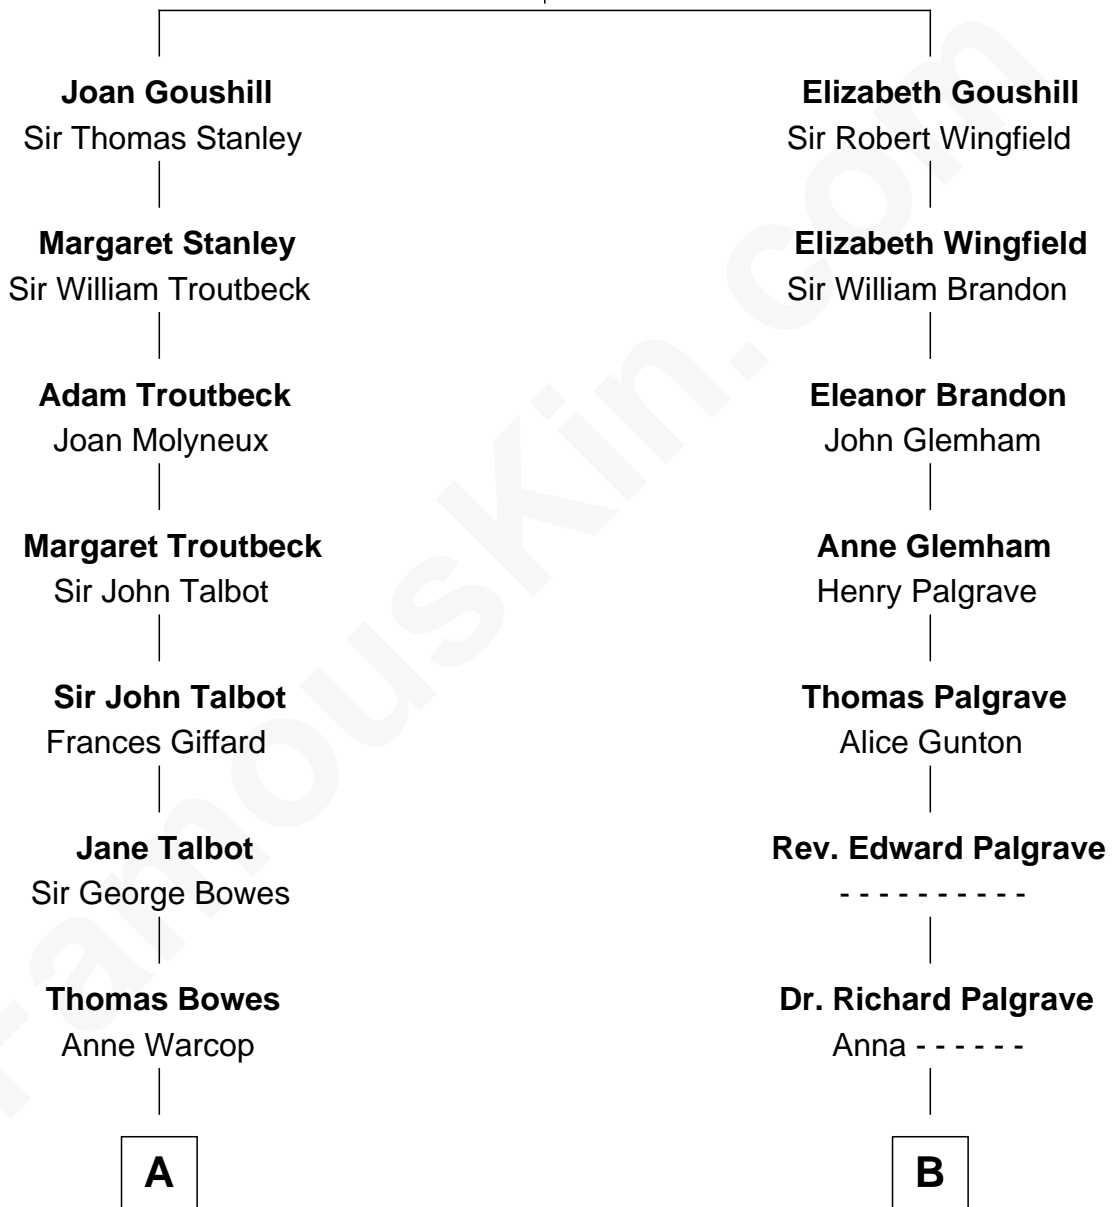

# FamousKin.com Relationship Chart of

**Sarah Ferguson**

*Duchess of York*

19th cousin of

**Jeb Bush**

*43rd Governor of Florida*

**Sir Robert Goushill**

Elizabeth Fitzalan

**A**

**Thomas Bowes**  
Anne Maxton

**Sir William Bowes**  
Elizabeth Blakiston

**Anne Bowes**  
Edward Chaloner

**William Chaloner**  
Mary Finney

**Anne Chaloner**  
Edward Lascelles

**Frances Lascelles**  
Lt. Col. John Douglas

**Harriet Douglas**  
James Hamilton

**James Hamilton**  
Louisa Jane Russell

**Louisa Jane Hamilton**  
William Henry Walter Montagu-Douglas-Scott

**Herbert Andrew Montagu-Douglas-Scott**  
Marie Josephine Edwards