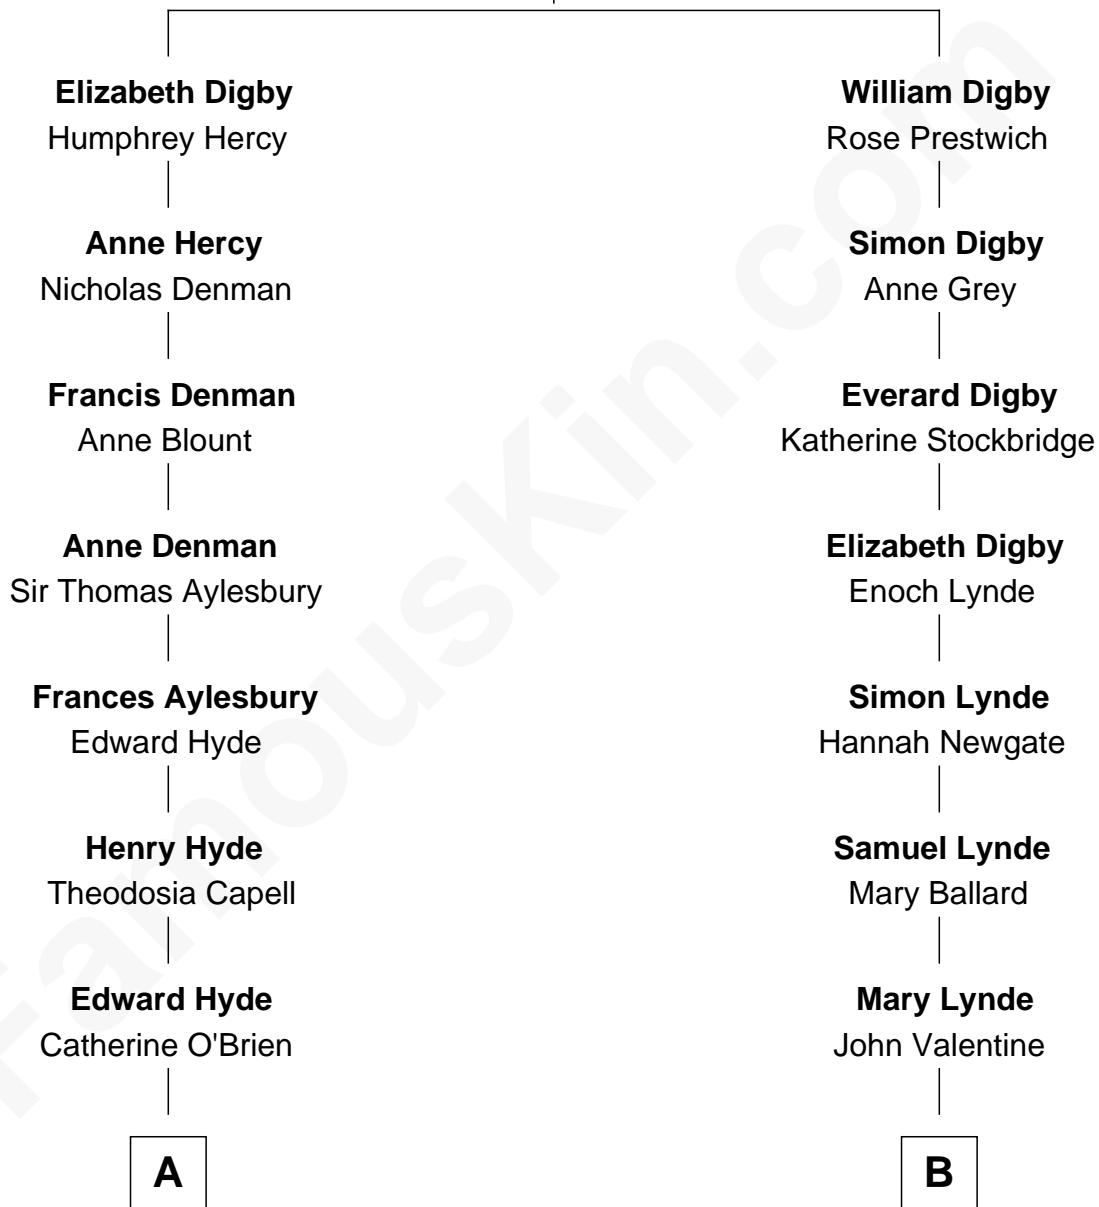

FamousKin.com Relationship Chart of

Sarah Ferguson

Duchess of York

14th cousin 3 times removed of

Sigourney Weaver

Movie Actress

Sir John Digby
Catherine Griffin

A