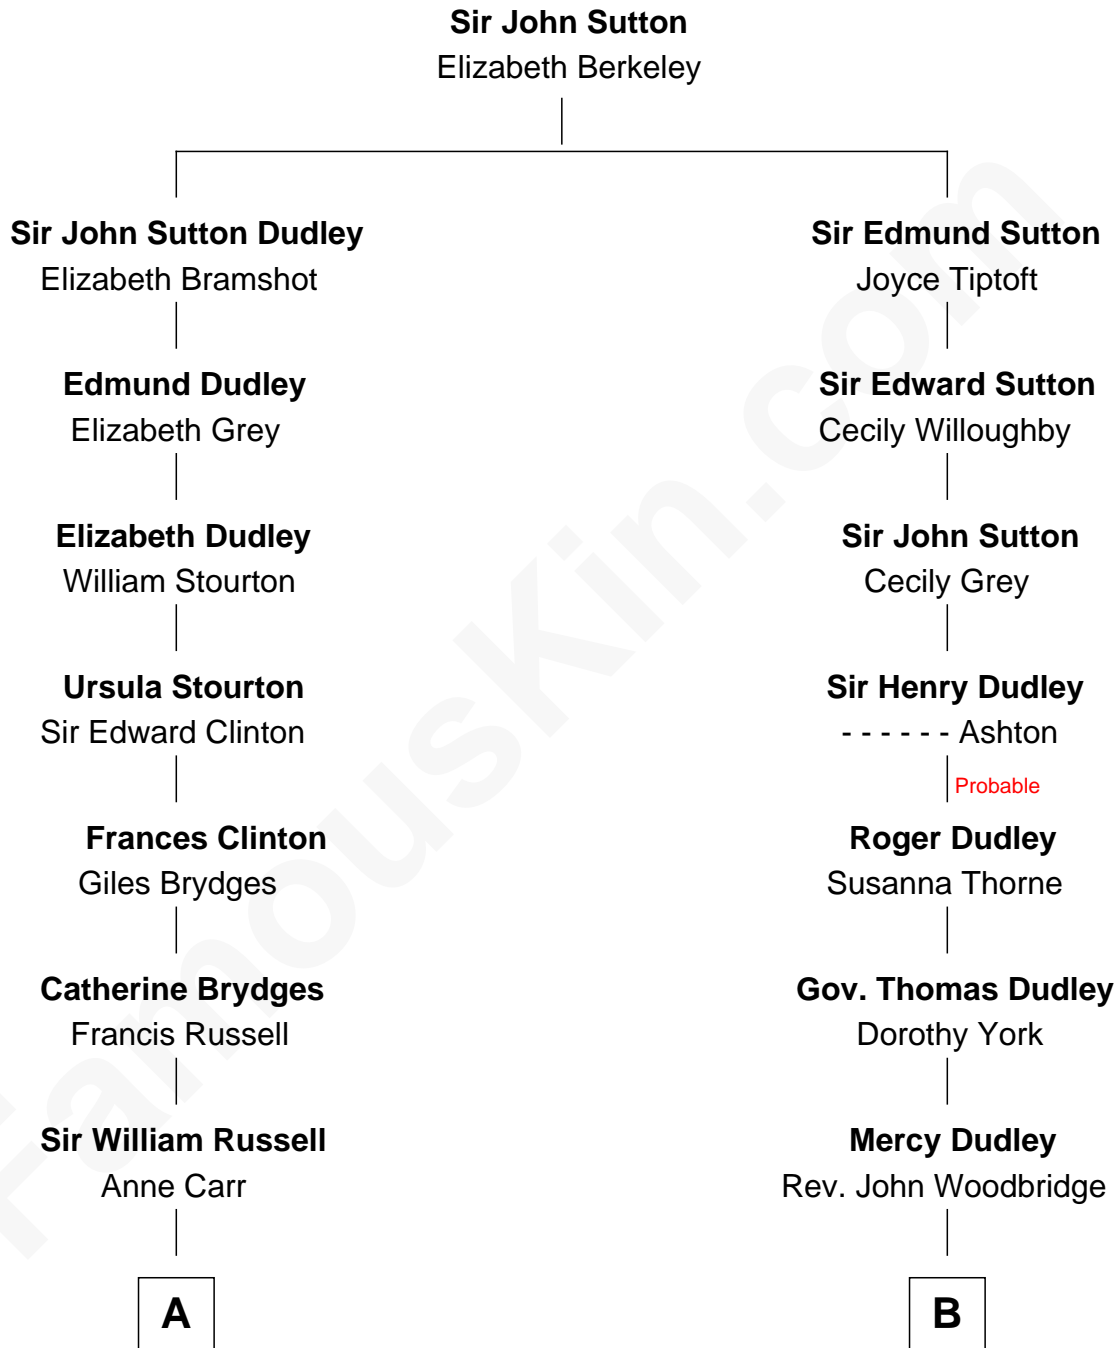

FamousKin.com Relationship Chart of

Sarah Ferguson

Duchess of York

13th cousin 4 times removed of

John Brown

American Abolitionist

Sarah Ferguson photo by [Norbert Aepli](#) (CC BY 3.0)