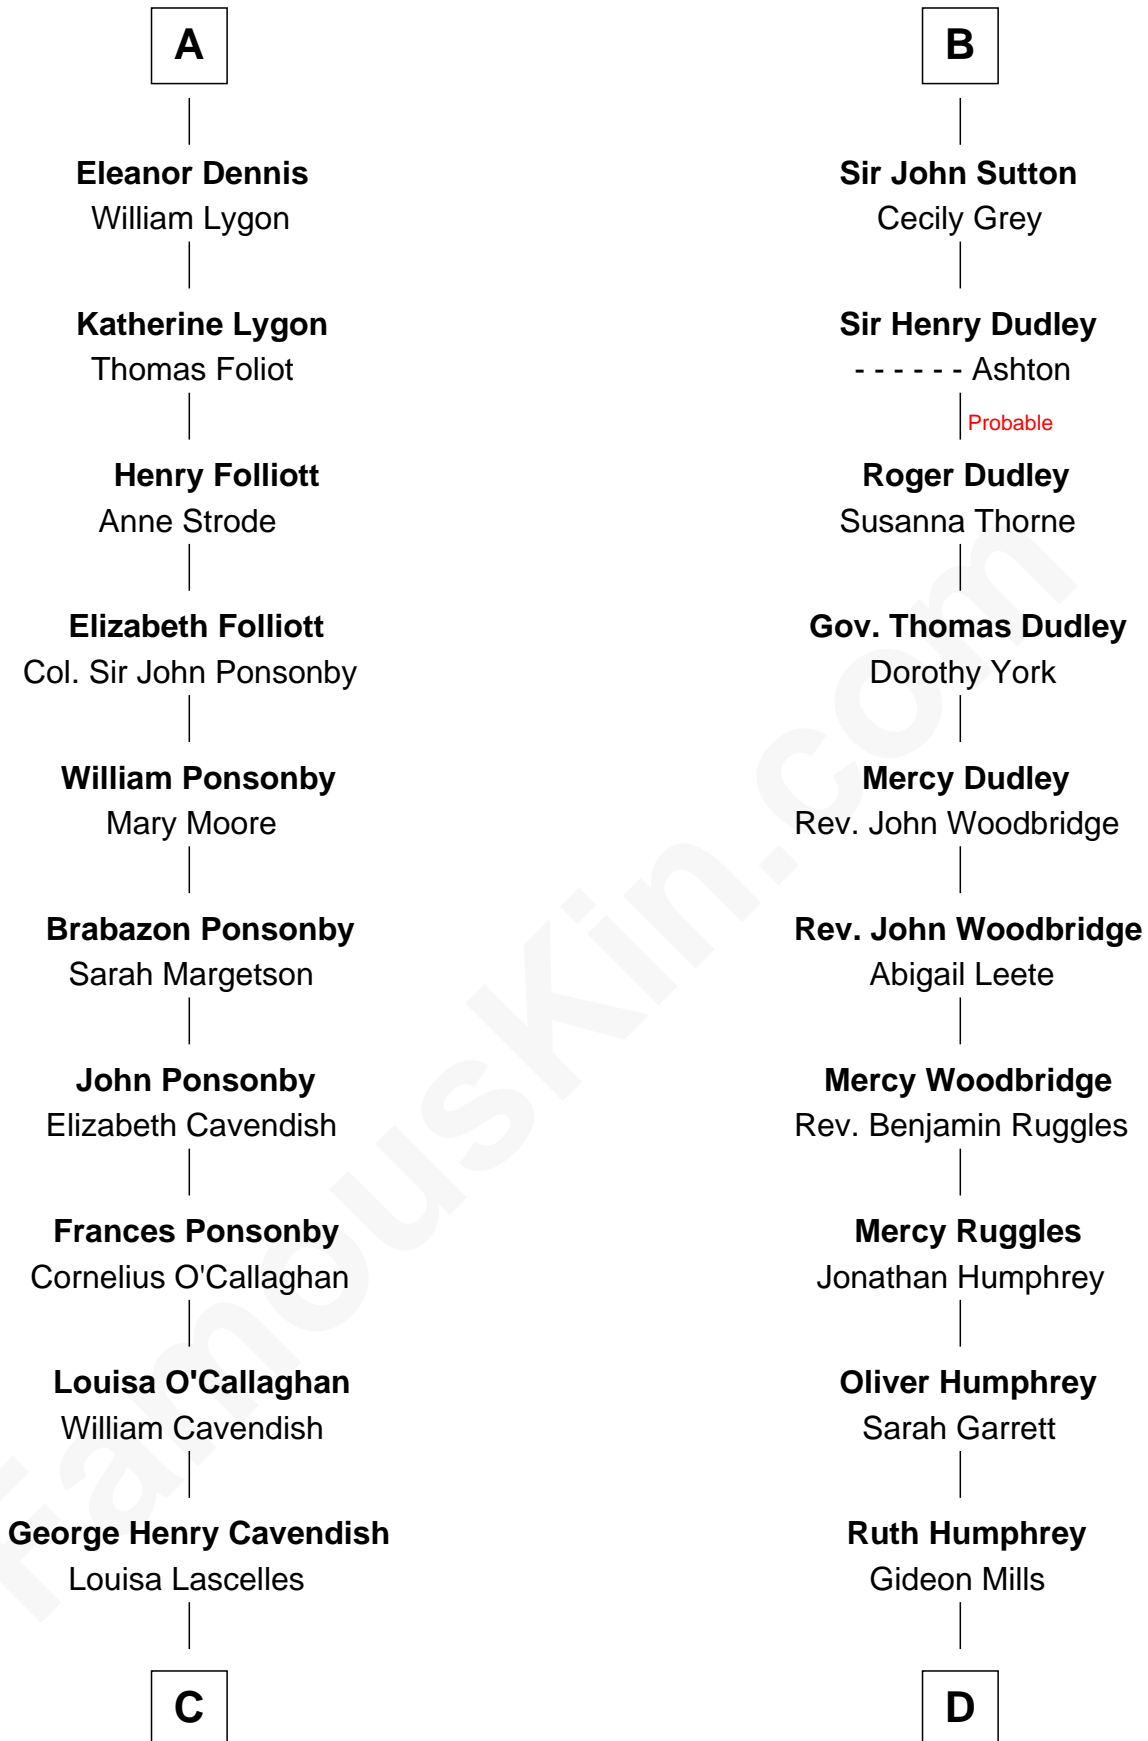

FamousKin.com Relationship Chart of

Sarah Ferguson

Duchess of York

18th cousin 3 times removed of

John Brown

American Abolitionist

King Edward I
Margaret of France

Thomas of Brotherton

Sir James Berkeley

Maurice Berkeley

Isabel Mead

Anne Berkeley

Sir William Dennis

A

Edmund of Woodstock

Margaret Wake

Joan Plantagenet

Thomas Holand

Sir Thomas de Holand

Alice Fitzalan

Eleanor Holand

Edward Cherleton

Joyce Cherleton

Sir John Tiptoft

Joyce Tiptoft

Sir Edmund Sutton

Sir Edward Sutton

Cecily Willoughby

B

C

Susan Henrietta Cavendish

Henry Robert Brand