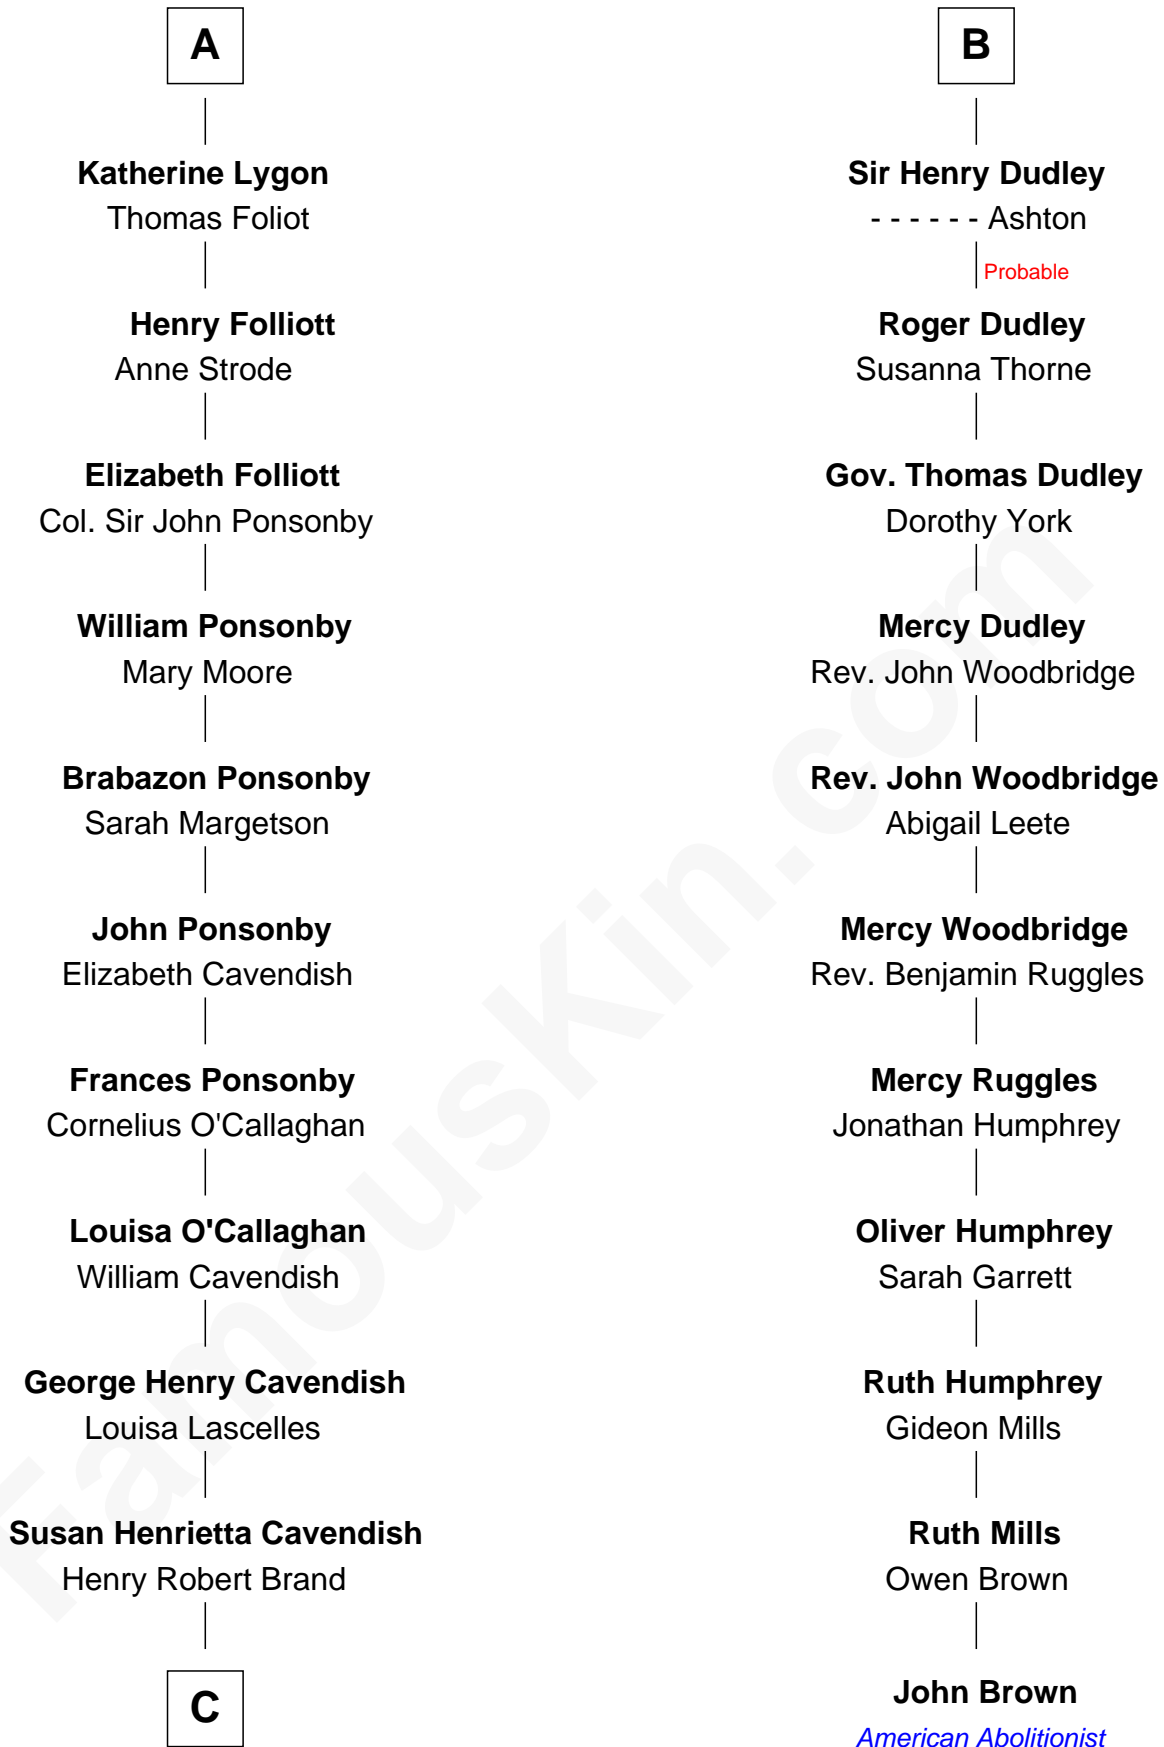

FamousKin.com Relationship Chart of

Sarah Ferguson

Duchess of York

17th cousin 3 times removed of

John Brown

American Abolitionist

Henry Plantagenet

Maud de Chaworth

C

—
Margaret Brand

Algernon Francis Holford Ferguson

—
Andrew Henry Ferguson

Marian Louisa Montagu-Douglas-Scott

—
Ronald Ivor Ferguson

Susan Mary Wright

—
Sarah Ferguson

Duchess of York

FamousKin.com