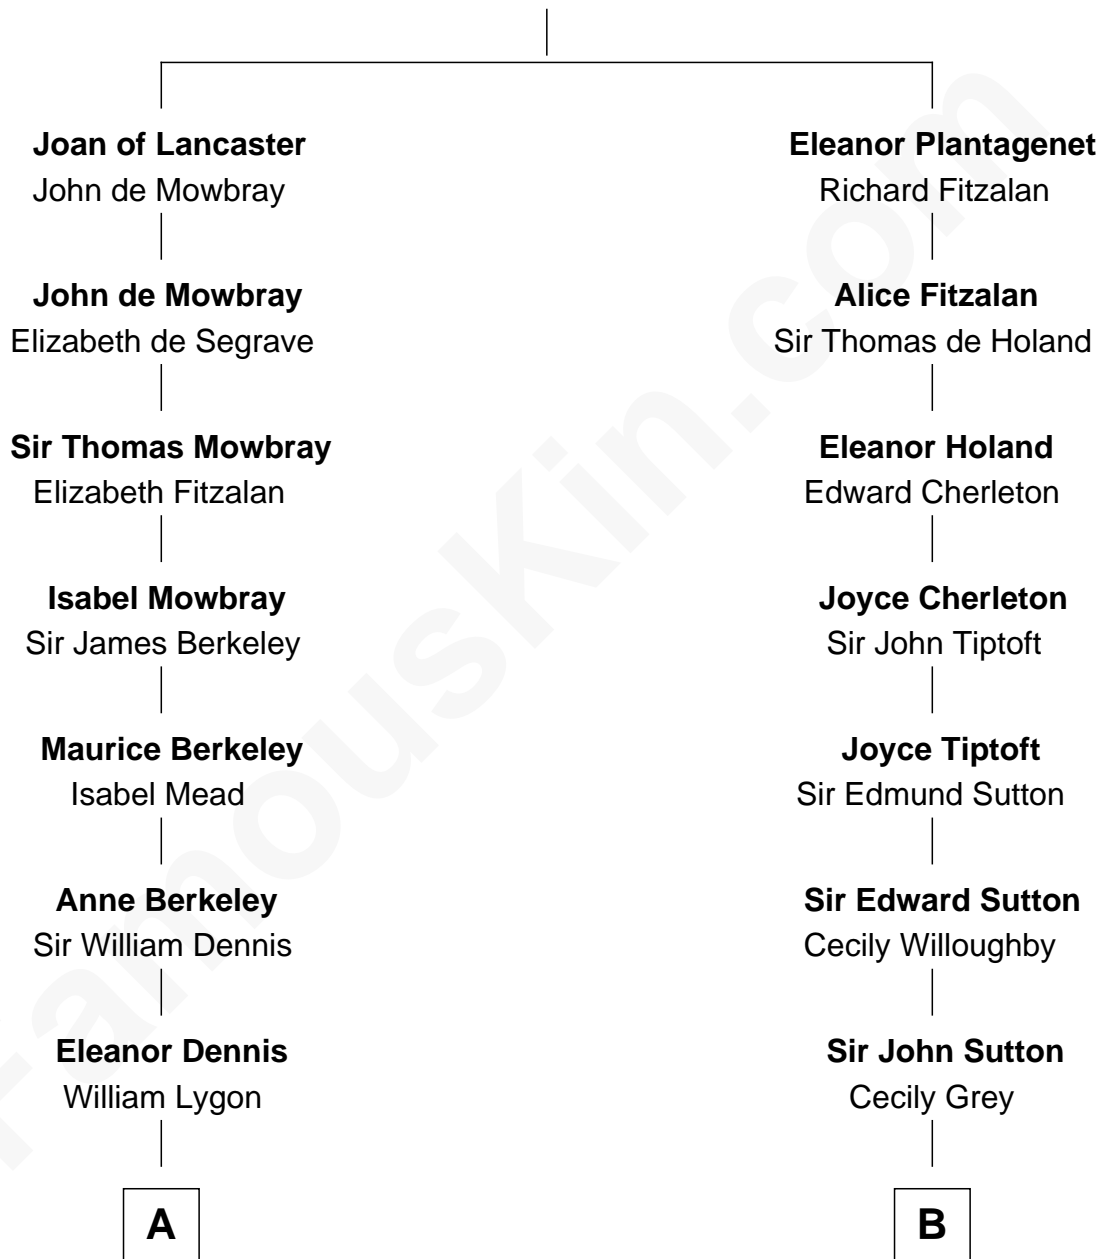

FamousKin.com Relationship Chart of

Sarah Ferguson

Duchess of York

17th cousin 3 times removed of

John Brown

American Abolitionist

Henry Plantagenet

Maud de Chaworth

C

—
Margaret Brand

Algernon Francis Holford Ferguson

—
Andrew Henry Ferguson

Marian Louisa Montagu-Douglas-Scott

—
Ronald Ivor Ferguson

Susan Mary Wright

—
Sarah Ferguson