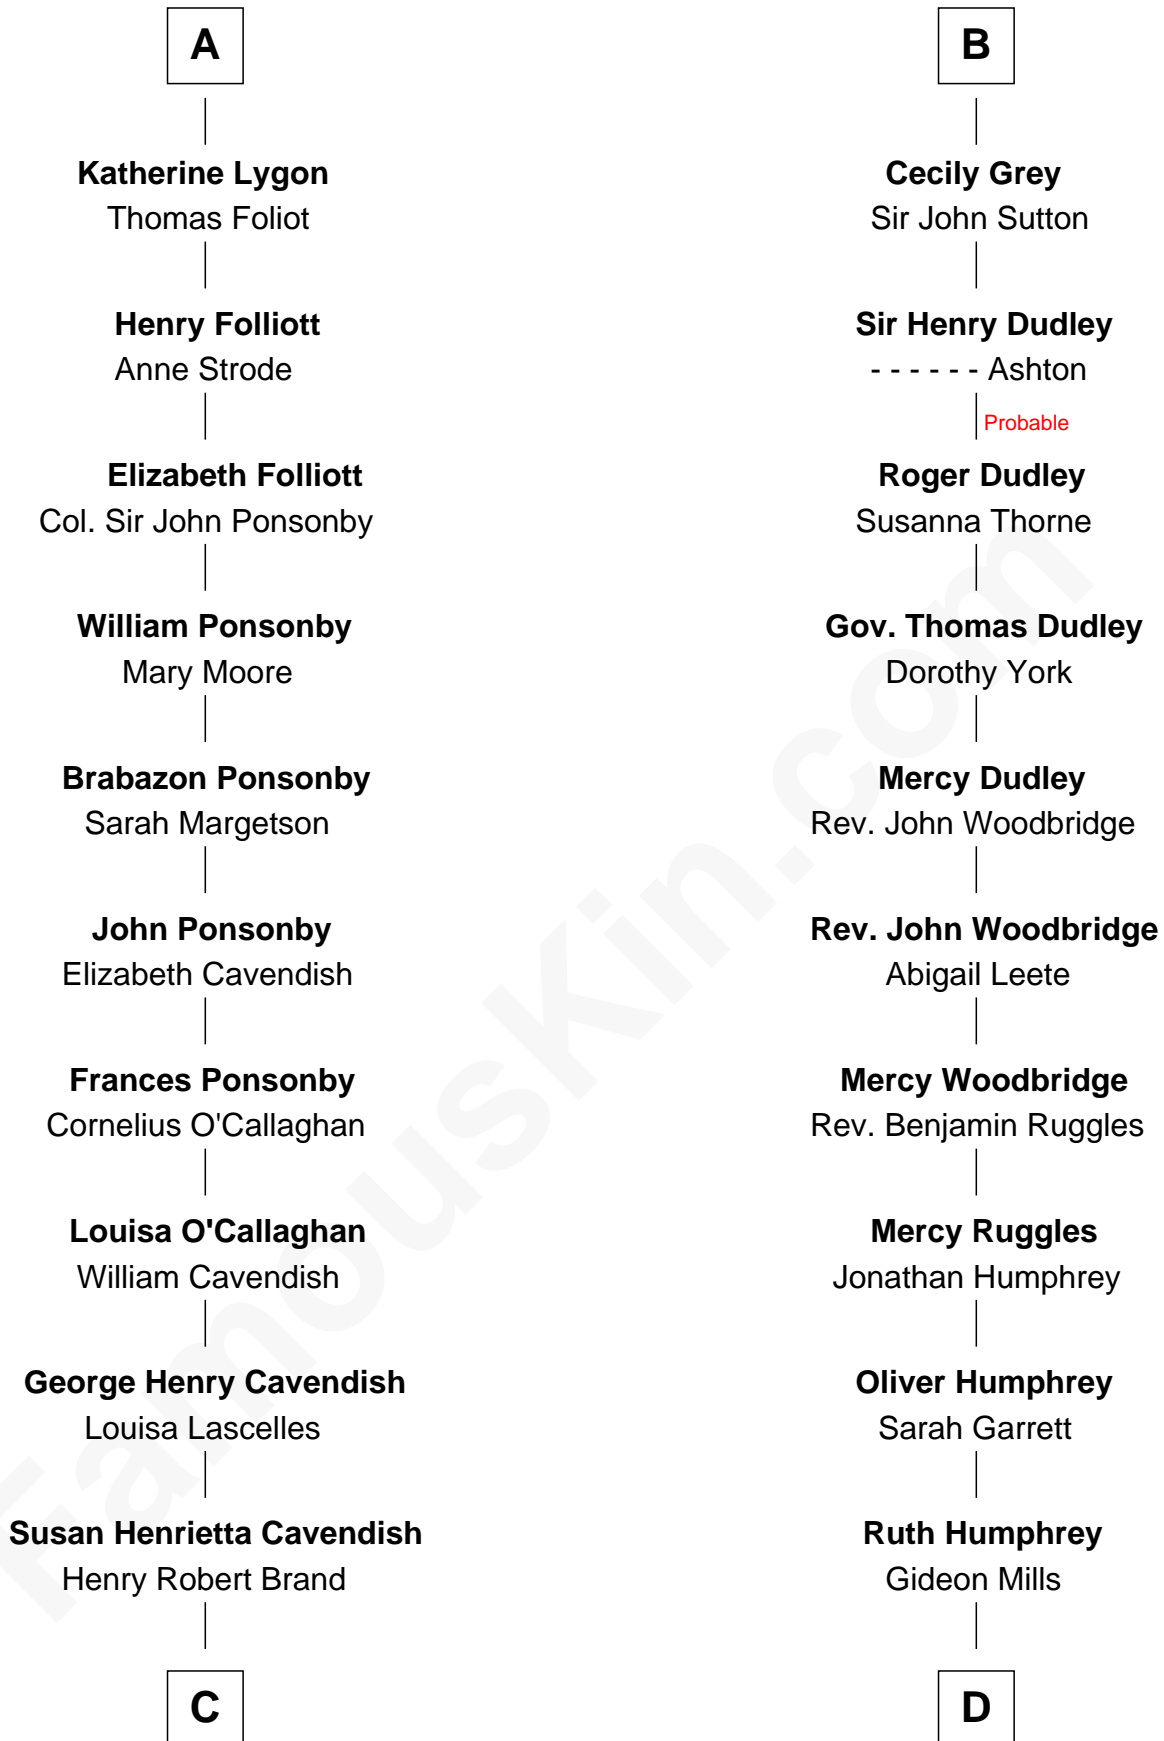

FamousKin.com Relationship Chart of

Sarah Ferguson

Duchess of York

18th cousin 2 times removed of

John Brown

American Abolitionist

Bartholomew de Badlesmere

Margaret de Clare

Elizabeth de Badlesmere

Sir William de Bohun

Elizabeth de Bohun

Sir Richard Fitzalan

Elizabeth Fitzalan

Sir Thomas Mowbray

Isabel Mowbray

Sir James Berkeley

Elizabeth Harington

William Bonville

Katherine Neville

Cecily Bonville

Thomas Grey

B

C

Margaret Brand
Algernon Francis Holford Ferguson

Andrew Henry Ferguson
Marian Louisa Montagu-Douglas-Scott

Ronald Ivor Ferguson
Susan Mary Wright

Sarah Ferguson
Duchess of York

D

Ruth Mills
Owen Brown

John Brown
American Abolitionist

FamousKin.com