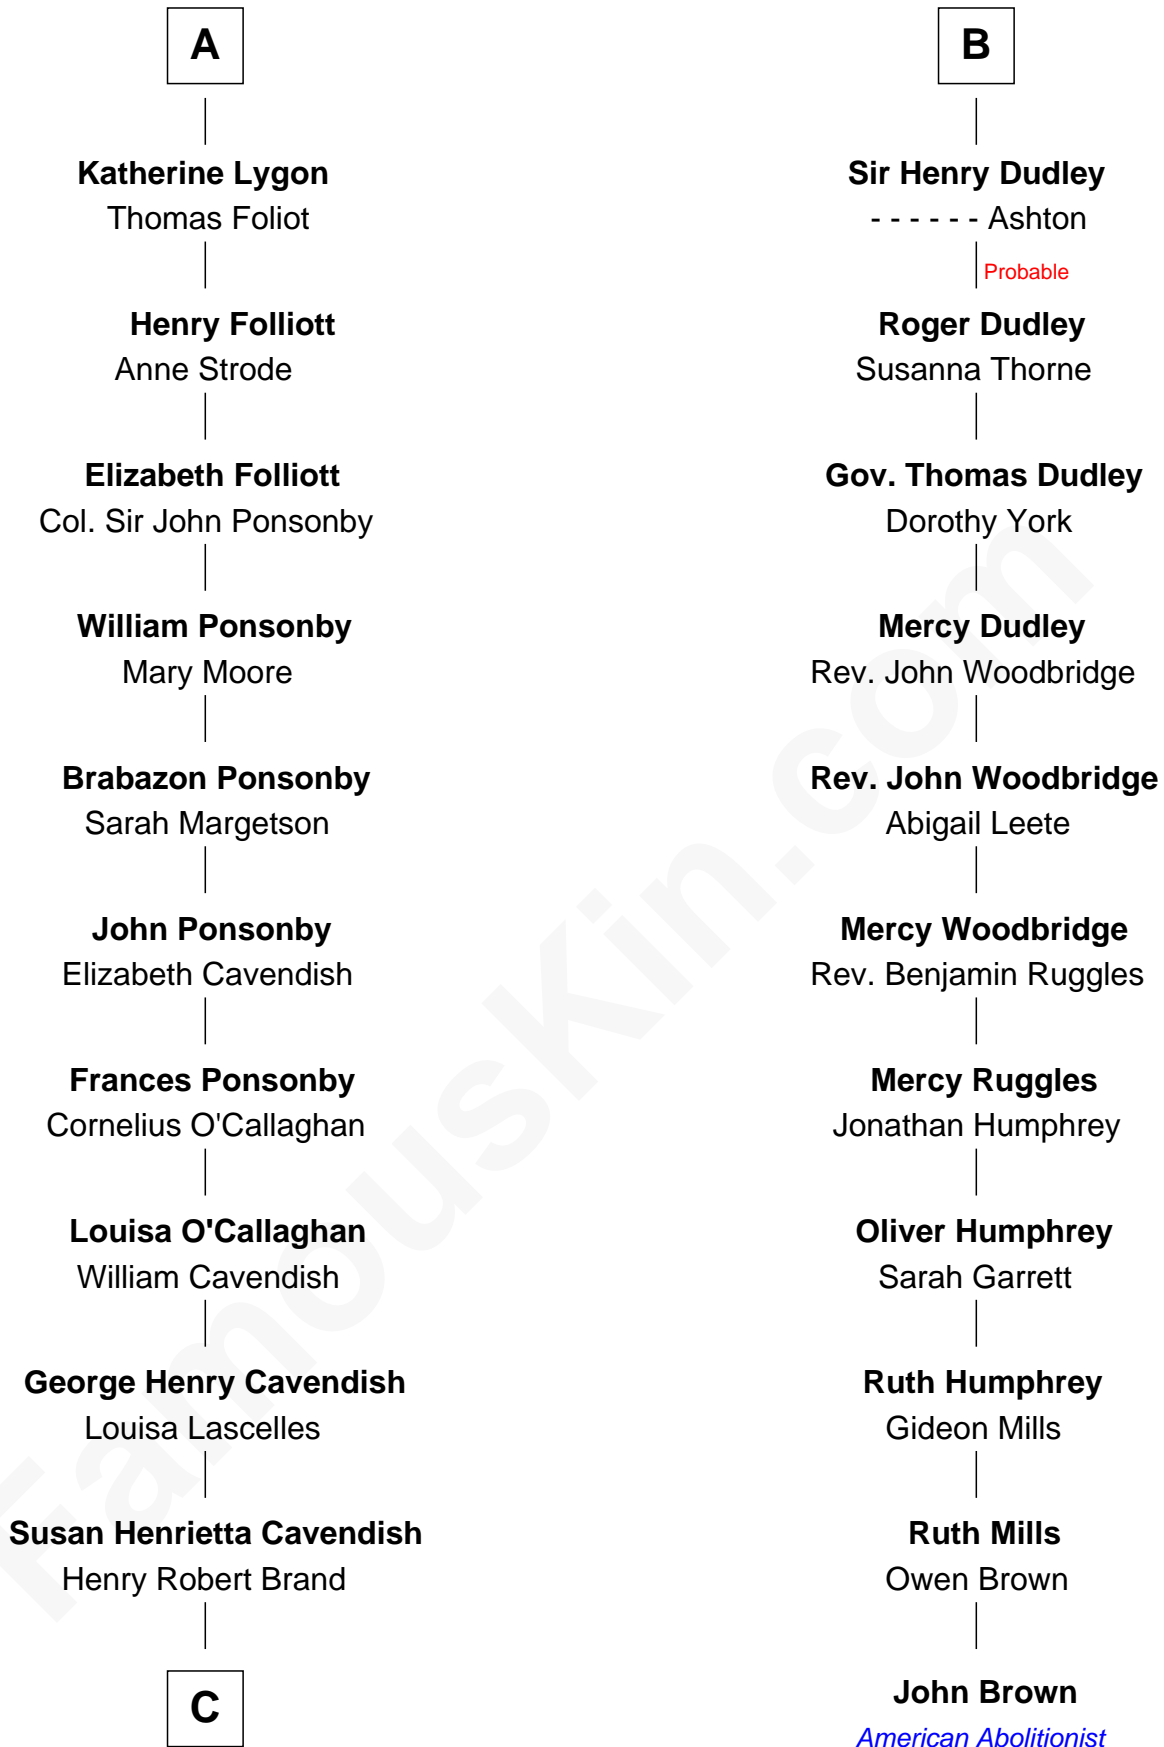

FamousKin.com Relationship Chart of

Sarah Ferguson

Duchess of York

17th cousin 3 times removed of

John Brown

American Abolitionist

Edmund Fitzalan

Alice de Warenne

Richard Fitzalan
Eleanor Plantagenet

Sir Richard Fitzalan
Elizabeth de Bohun

Elizabeth Fitzalan
Sir Thomas Mowbray

Isabel Mowbray
Sir James Berkeley

Maurice Berkeley
Isabel Mead

Anne Berkeley
Sir William Dennis

Eleanor Dennis
William Lygon

A

Richard Fitzalan
Eleanor Plantagenet

Alice Fitzalan
Sir Thomas de Holand

Eleanor Holand
Edward Cherleton

Joyce Cherleton
Sir John Tiptoft

Joyce Tiptoft
Sir Edmund Sutton

Sir Edward Sutton
Cecily Willoughby

Sir John Sutton
Cecily Grey

B

C

—
Margaret Brand

Algernon Francis Holford Ferguson

—
Andrew Henry Ferguson

Marian Louisa Montagu-Douglas-Scott

—
Ronald Ivor Ferguson