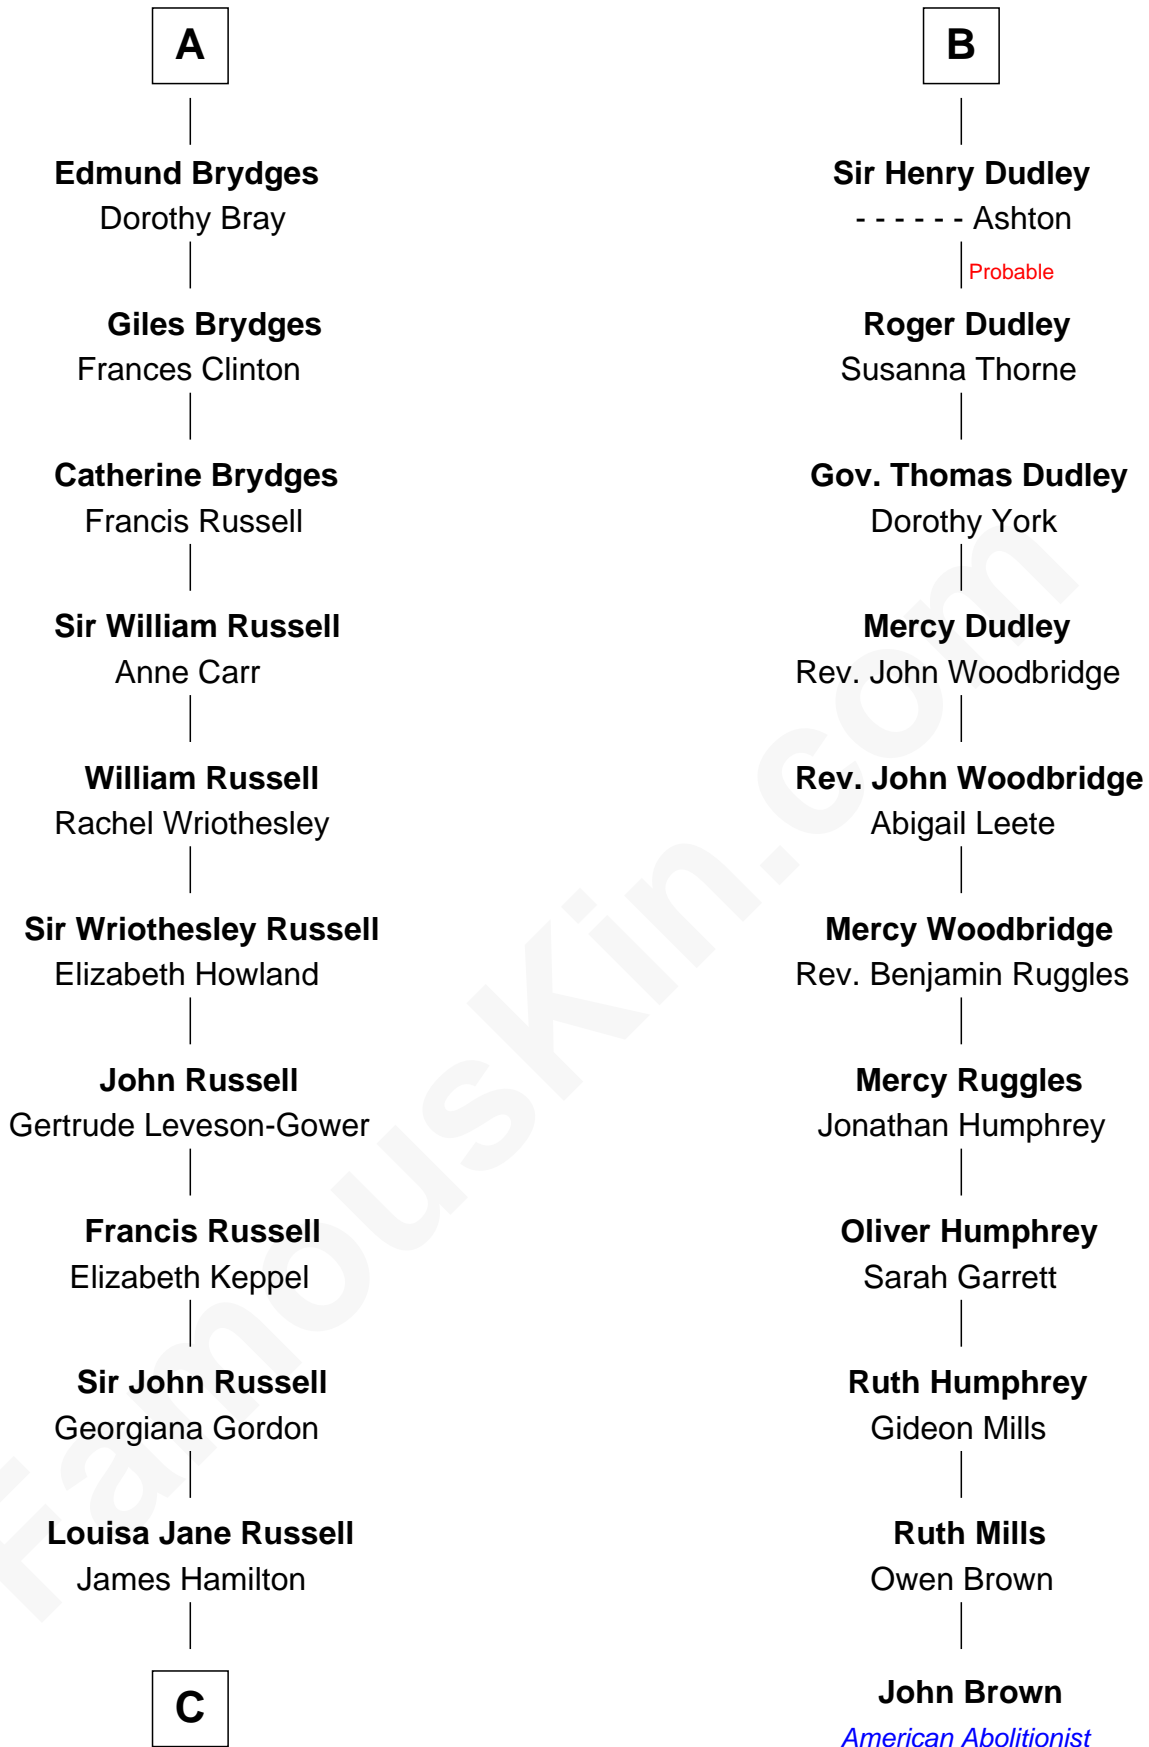

FamousKin.com Relationship Chart of

Sarah Ferguson

Duchess of York

17th cousin 4 times removed of

John Brown

American Abolitionist

Edmund of Woodstock

Margaret Wake

C

—
Louisa Jane Hamilton

William Henry Walter Montagu-Douglas-Scott

—
Herbert Andrew Montagu-Douglas-Scott

Marie Josephine Edwards

—
Marian Louisa Montagu-Douglas-Scott

Andrew Henry Ferguson

—
Ronald Ivor Ferguson

Susan Mary Wright

—
Sarah Ferguson

Duchess of York