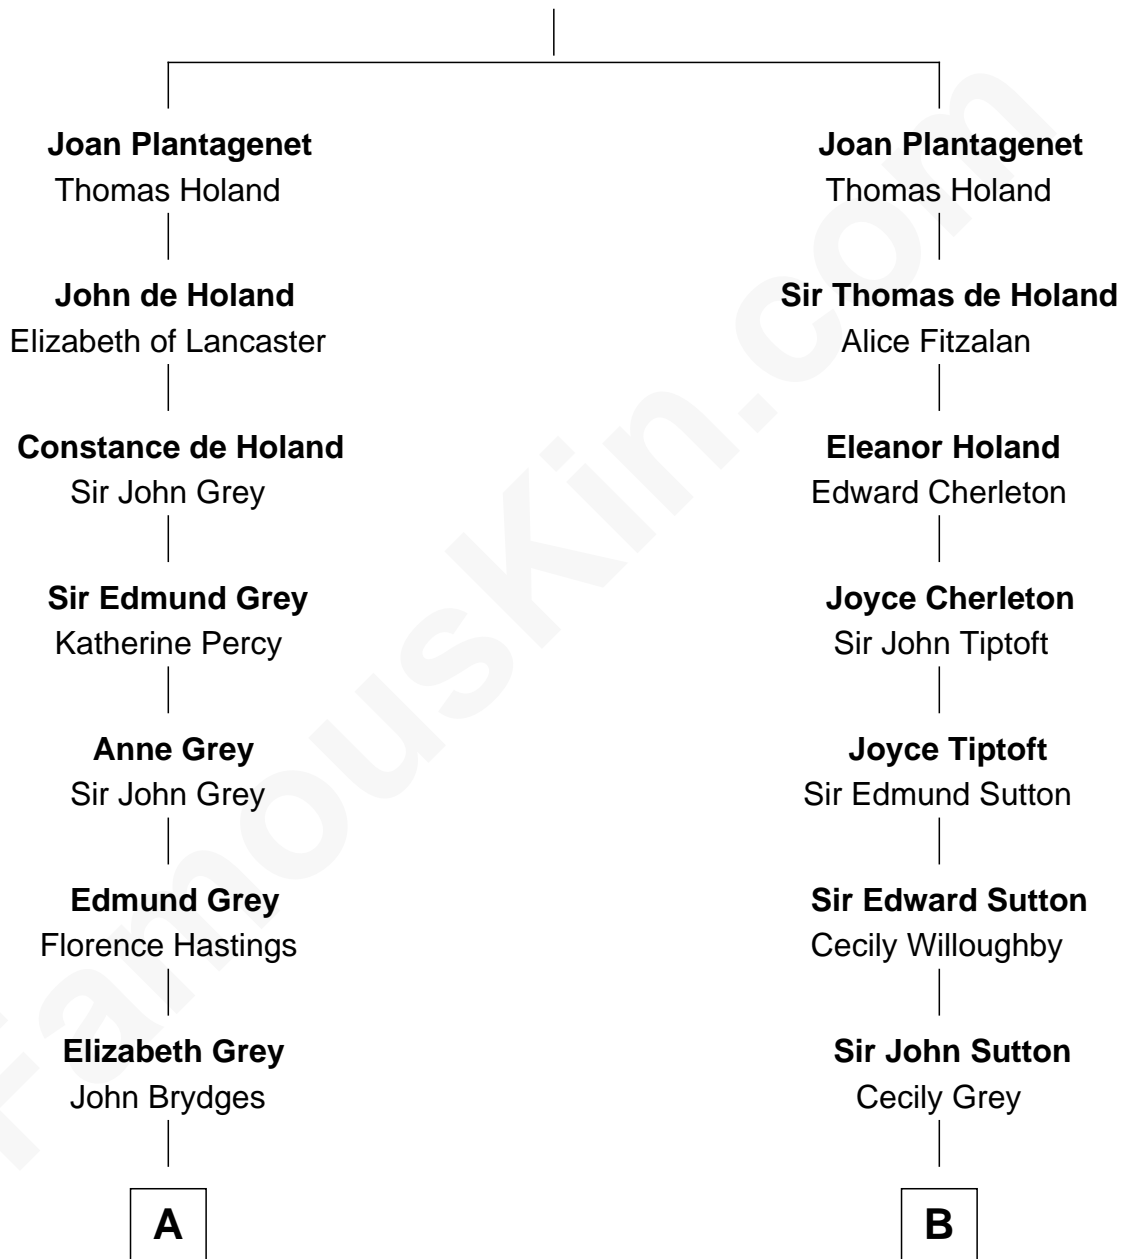

FamousKin.com Relationship Chart of

Sarah Ferguson

Duchess of York

17th cousin 4 times removed of

John Brown

American Abolitionist

Edmund of Woodstock

Margaret Wake

Susan Mary Wright

—
Sarah Ferguson

Duchess of York