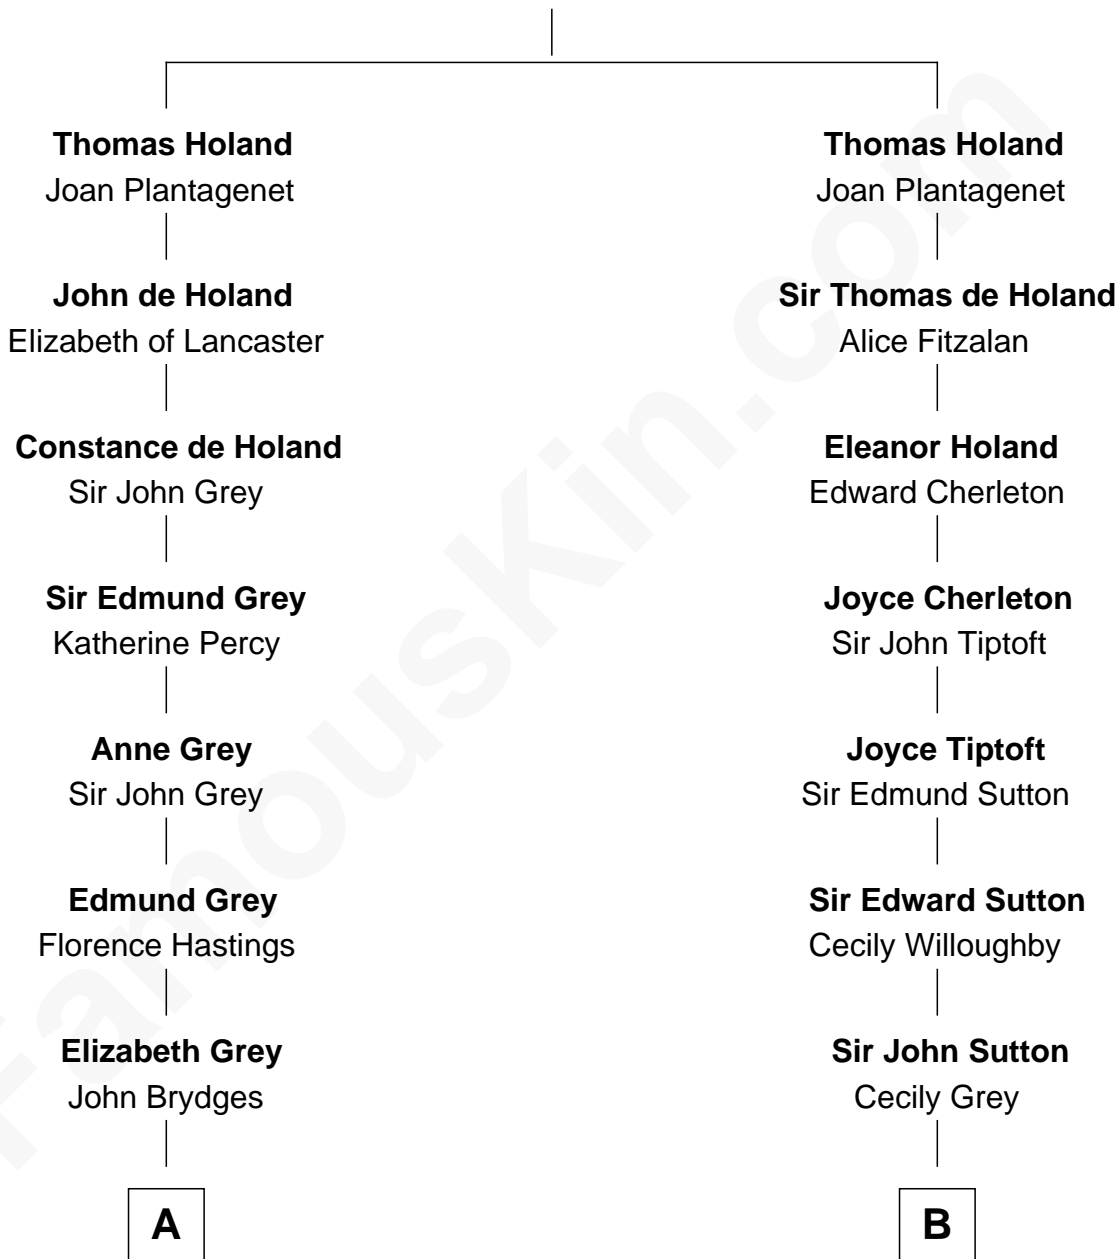

# FamousKin.com Relationship Chart of

**Sarah Ferguson**

*Duchess of York*

17th cousin 4 times removed of

**John Brown**

*American Abolitionist*

**Sir Robert de Holland**

Maude la Zouche

**C**

**Louisa Jane Hamilton**

William Henry Walter Montagu-Douglas-Scott

**Herbert Andrew Montagu-Douglas-Scott**

Marie Josephine Edwards

**Marian Louisa Montagu-Douglas-Scott**

Andrew Henry Ferguson

**Ronald Ivor Ferguson**

Susan Mary Wright

**Sarah Ferguson**

*Duchess of York*