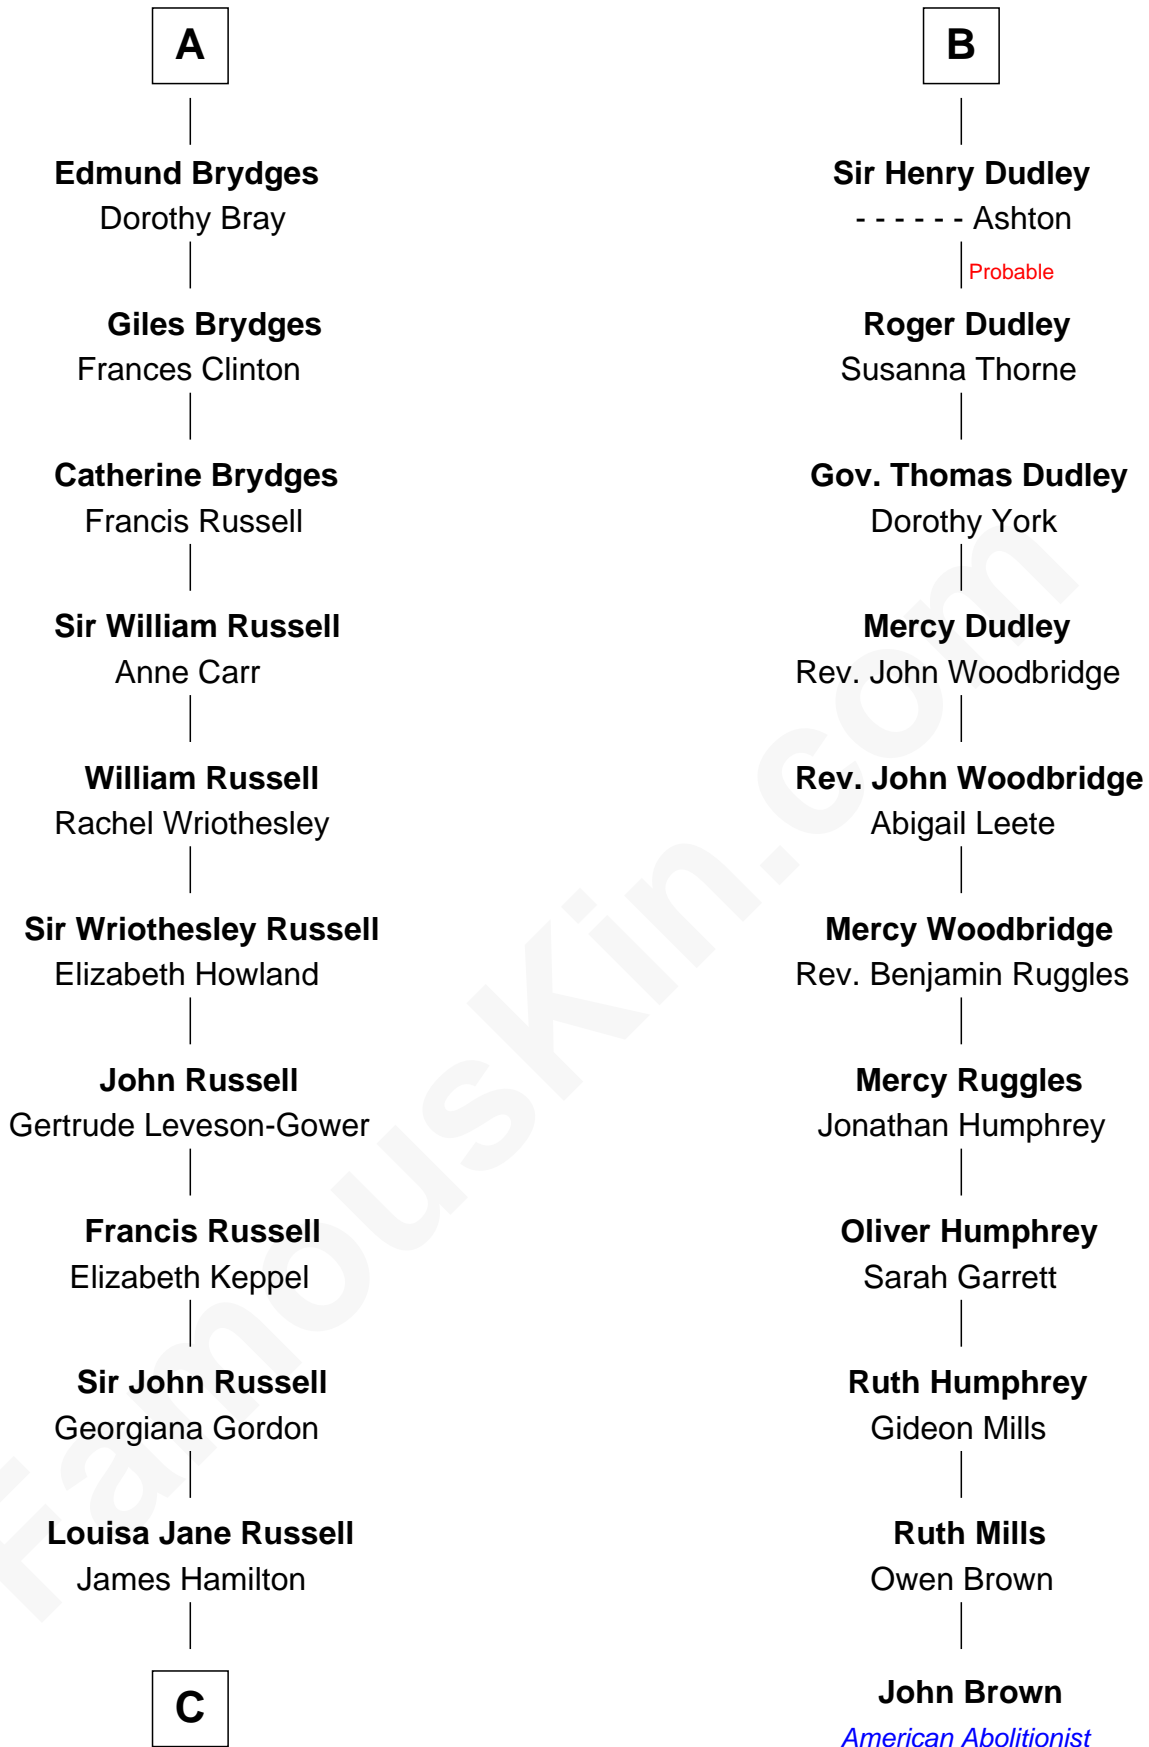

# FamousKin.com Relationship Chart of

**Sarah Ferguson**

*Duchess of York*

17th cousin 4 times removed of

**John Brown**

*American Abolitionist*

**Sir Robert de Holland**

Maude la Zouche

**C**

**Louisa Jane Hamilton**

William Henry Walter Montagu-Douglas-Scott

**Herbert Andrew Montagu-Douglas-Scott**

Marie Josephine Edwards

**Marian Louisa Montagu-Douglas-Scott**

Andrew Henry Ferguson

**Ronald Ivor Ferguson**

Susan Mary Wright

**Sarah Ferguson**

*Duchess of York*