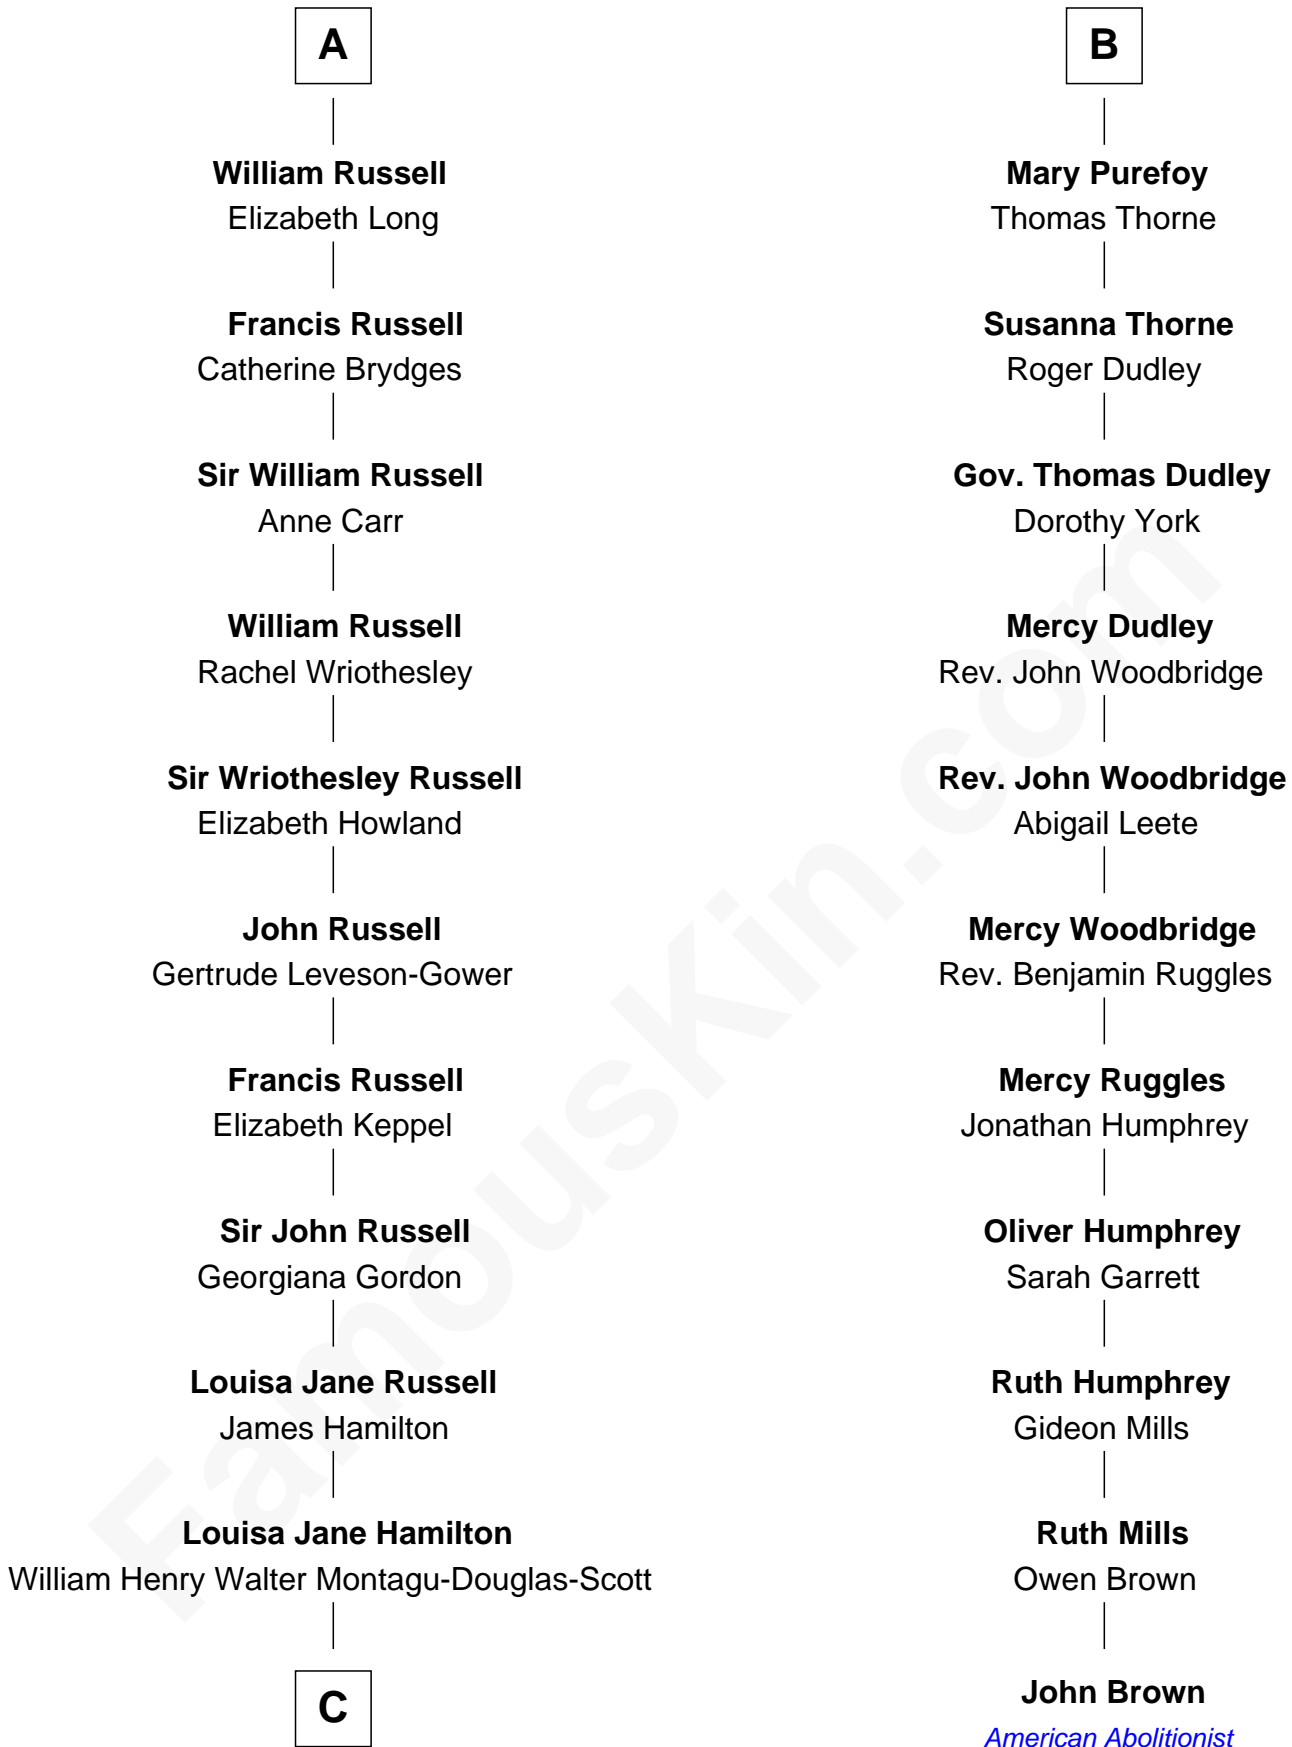

# FamousKin.com Relationship Chart of

**Sarah Ferguson**

*Duchess of York*

17th cousin 3 times removed of

**John Brown**

*American Abolitionist*

**Sir John Howard**

Alice de Bois

**C**

**Herbert Andrew Montagu-Douglas-Scott**

Marie Josephine Edwards

**Marian Louisa Montagu-Douglas-Scott**

Andrew Henry Ferguson

**Ronald Ivor Ferguson**

Susan Mary Wright

**Sarah Ferguson**

*Duchess of York*