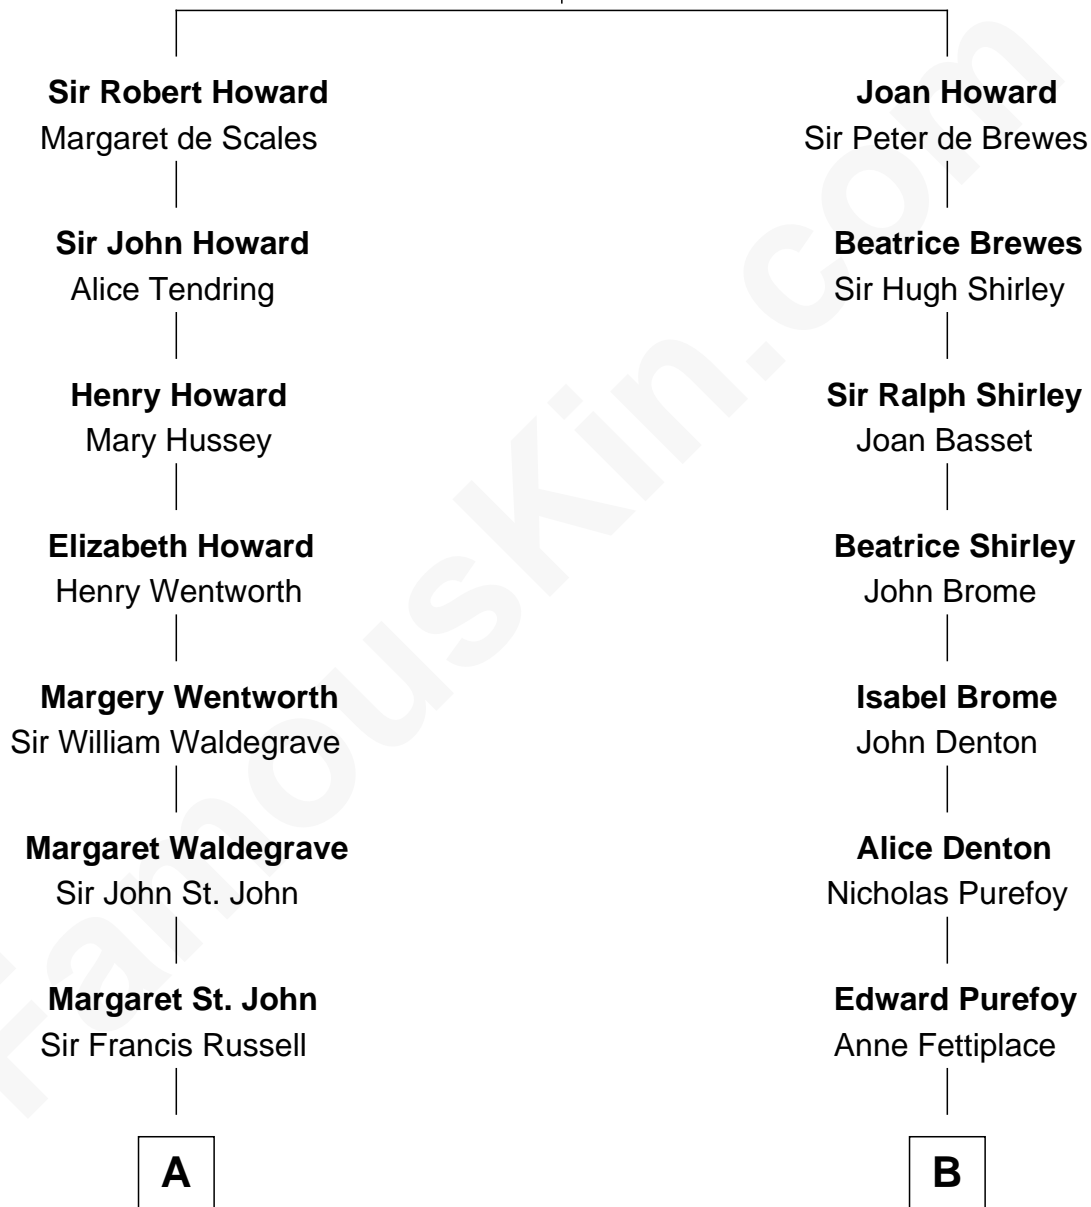

# FamousKin.com Relationship Chart of

**Sarah Ferguson**

*Duchess of York*

17th cousin 3 times removed of

**John Brown**

*American Abolitionist*

**Sir John Howard**

Alice de Bois

**C**

**Herbert Andrew Montagu-Douglas-Scott**

Marie Josephine Edwards

**Marian Louisa Montagu-Douglas-Scott**

Andrew Henry Ferguson

**Ronald Ivor Ferguson**

Susan Mary Wright

**Sarah Ferguson**

*Duchess of York*