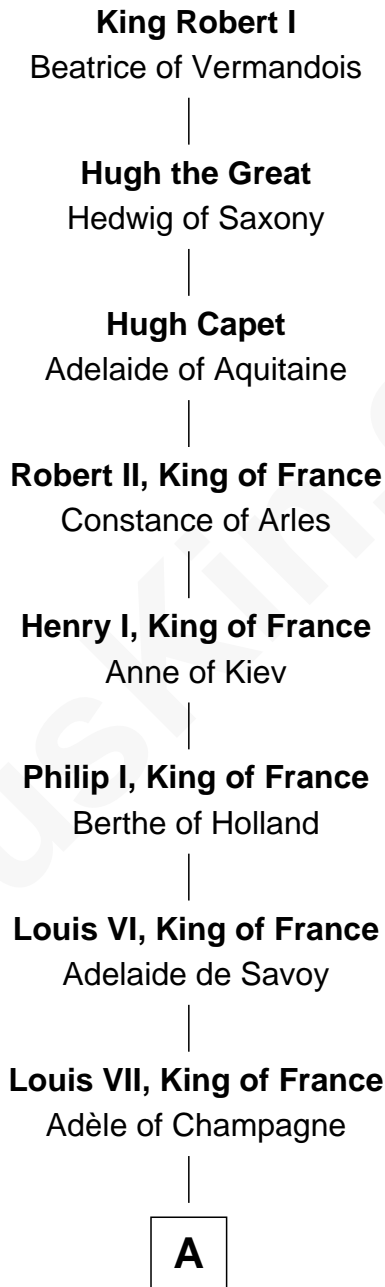

# FamousKin.com Relationship Chart of

**Sarah Ferguson**

*Duchess of York*

31st Great-granddaughter of

**King Robert I**

*King of France*

**A**

**Philip II Auguste, King of France**

Isabella of Hainault

**Louis VIII, King of France**

Blanche of Castile

**Robert I, Count of Artois**

Matilda of Brabant

**Blanche of Artois**

Edmund Plantagenet

**Henry Plantagenet**

Maud de Chaworth

**Joan of Lancaster**

John de Mowbray

**John de Mowbray**

Elizabeth de Segrave

**Sir Thomas Mowbray**

Elizabeth Fitzalan

**Isabel Mowbray**