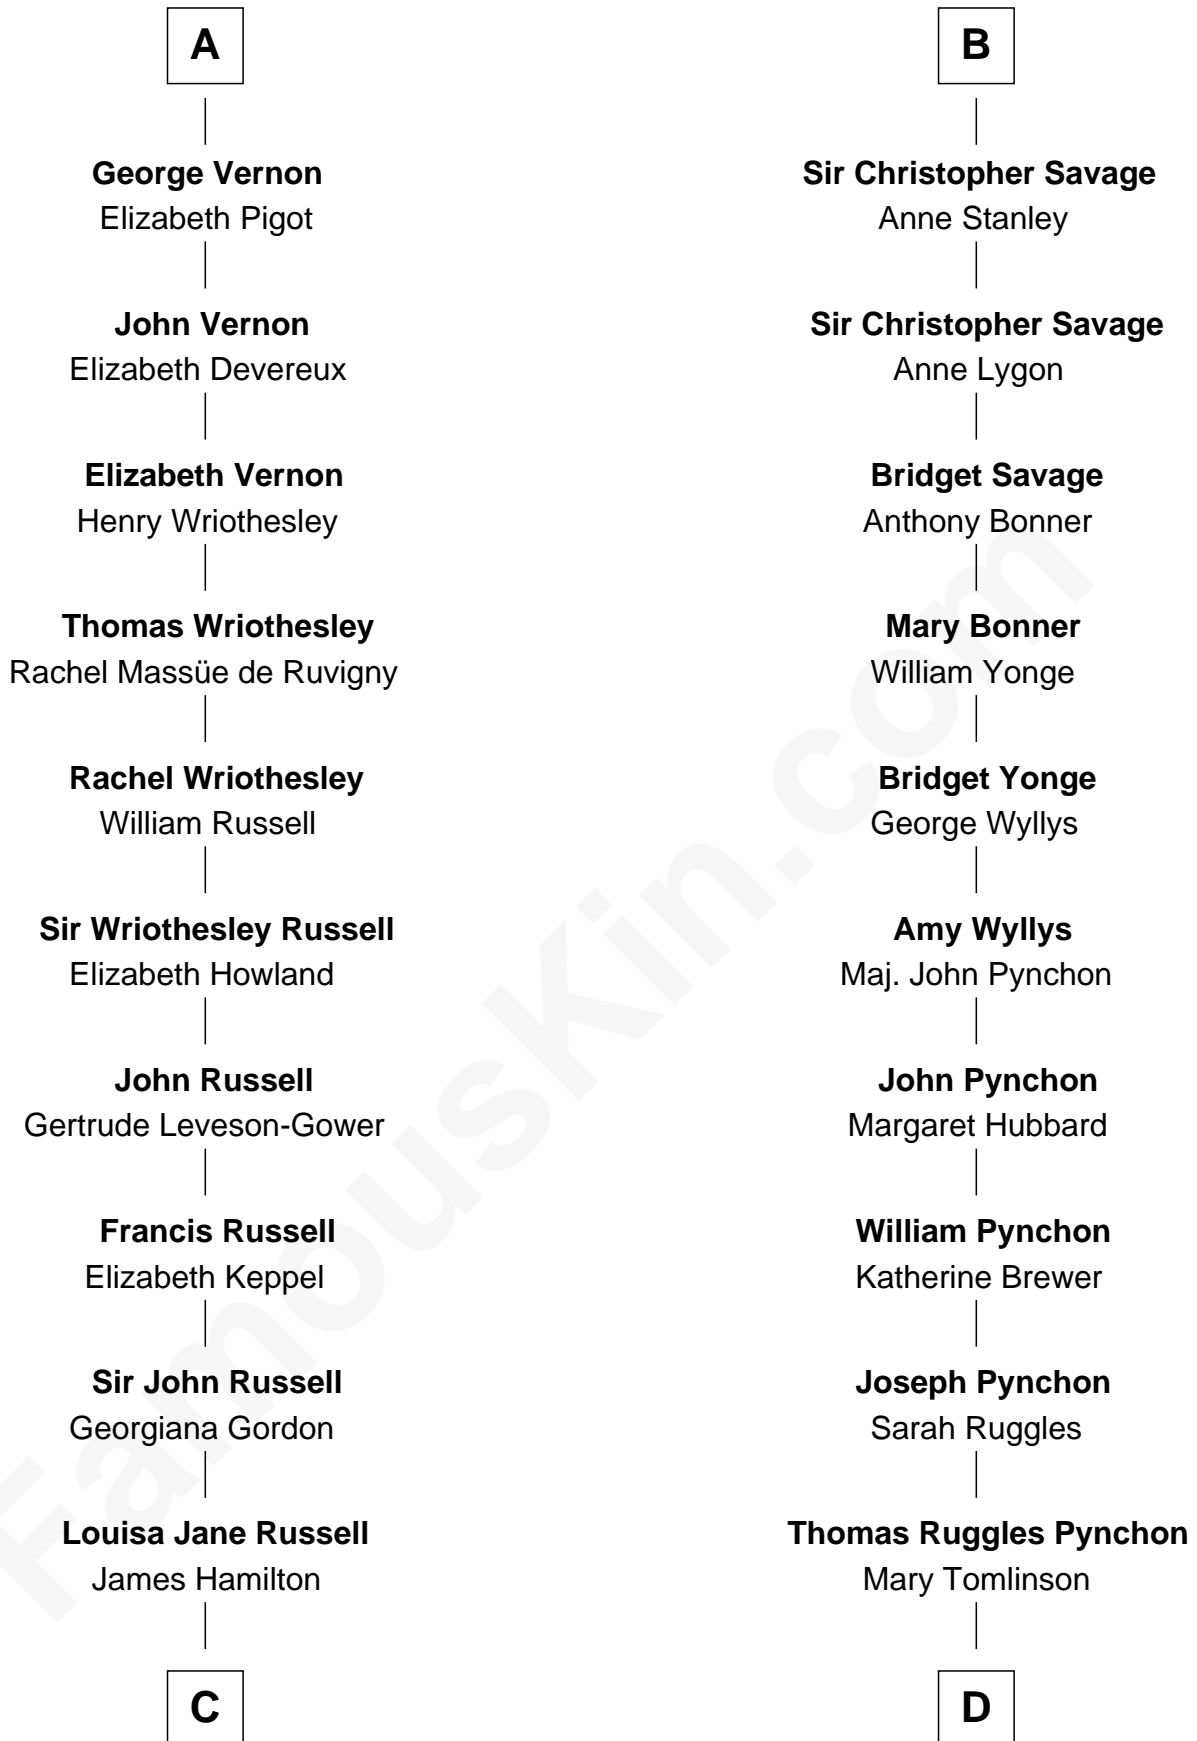

# FamousKin.com Relationship Chart of

**Sarah Ferguson**

*Duchess of York*

21st cousin of

**Thomas Pynchon**

*American Novelist*

**William de Beauchamp**

Maud FitzJohn

**C**

**Louisa Jane Hamilton**

William Henry Walter Montagu-Douglas-Scott

**Herbert Andrew Montagu-Douglas-Scott**

Marie Josephine Edwards

**Marian Louisa Montagu-Douglas-Scott**

Andrew Henry Ferguson

**Ronald Ivor Ferguson**

Susan Mary Wright

**Sarah Ferguson**

*Duchess of York*

**D**

**William Henry Ruggles Pynchon**

Mary Murdock

**William Lyon Pynchon**

Annie Payne Cogswell