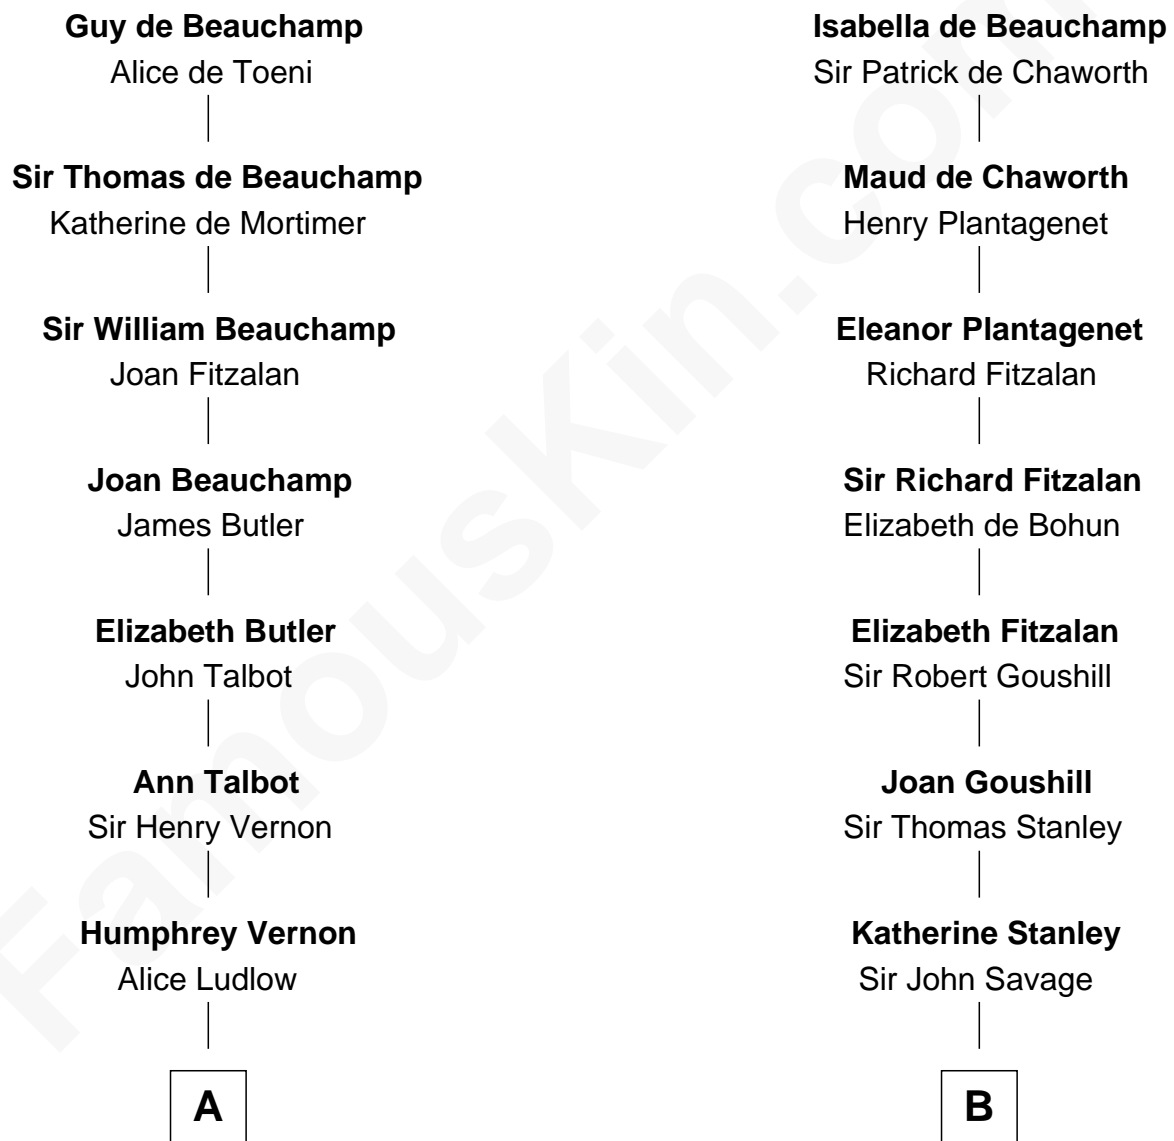

# FamousKin.com Relationship Chart of

**Sarah Ferguson**

*Duchess of York*

21st cousin of

**Thomas Pynchon**

*American Novelist*

**William de Beauchamp**

Maud FitzJohn

**C**

**Louisa Jane Hamilton**

William Henry Walter Montagu-Douglas-Scott

**Herbert Andrew Montagu-Douglas-Scott**

Marie Josephine Edwards

**Marian Louisa Montagu-Douglas-Scott**

Andrew Henry Ferguson

**Ronald Ivor Ferguson**

Susan Mary Wright

**Sarah Ferguson**

*Duchess of York*

**D**

**William Henry Ruggles Pynchon**

Mary Murdock

**William Lyon Pynchon**

Annie Payne Cogswell