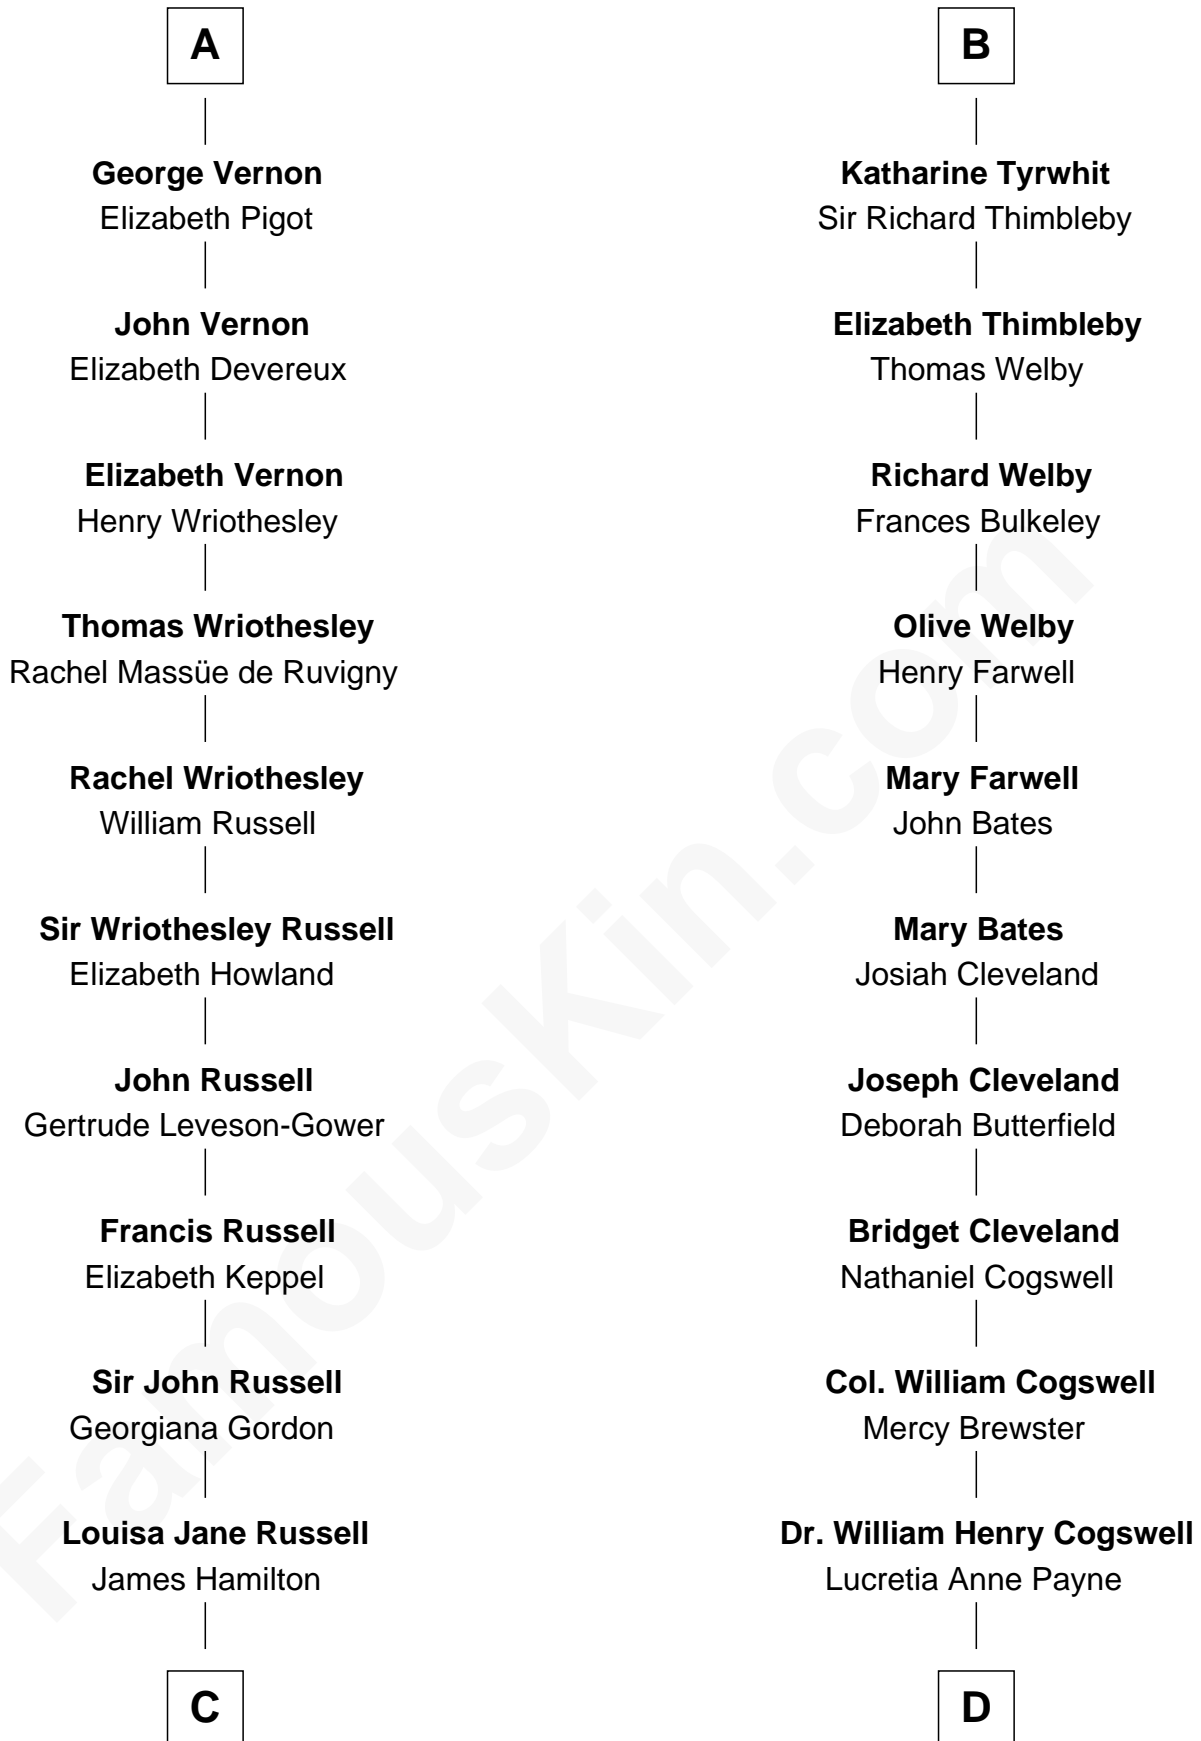

FamousKin.com Relationship Chart of

Sarah Ferguson

Duchess of York

20th cousin 1 time removed of

Thomas Pynchon

American Novelist

William de Ros
Maude de Vaux

Sir William de Ros
Margery de Badlesmere

Thomas de Ros
Beatrice de Stafford

Margaret de Ros
Sir Reynold Grey

Margaret Grey
Sir William Bonville

Elizabeth Bonville
William Talboys

Sir Robert Talboys
Elizabeth Heron

Maud Talboys
Sir Robert Tyrwhit

B