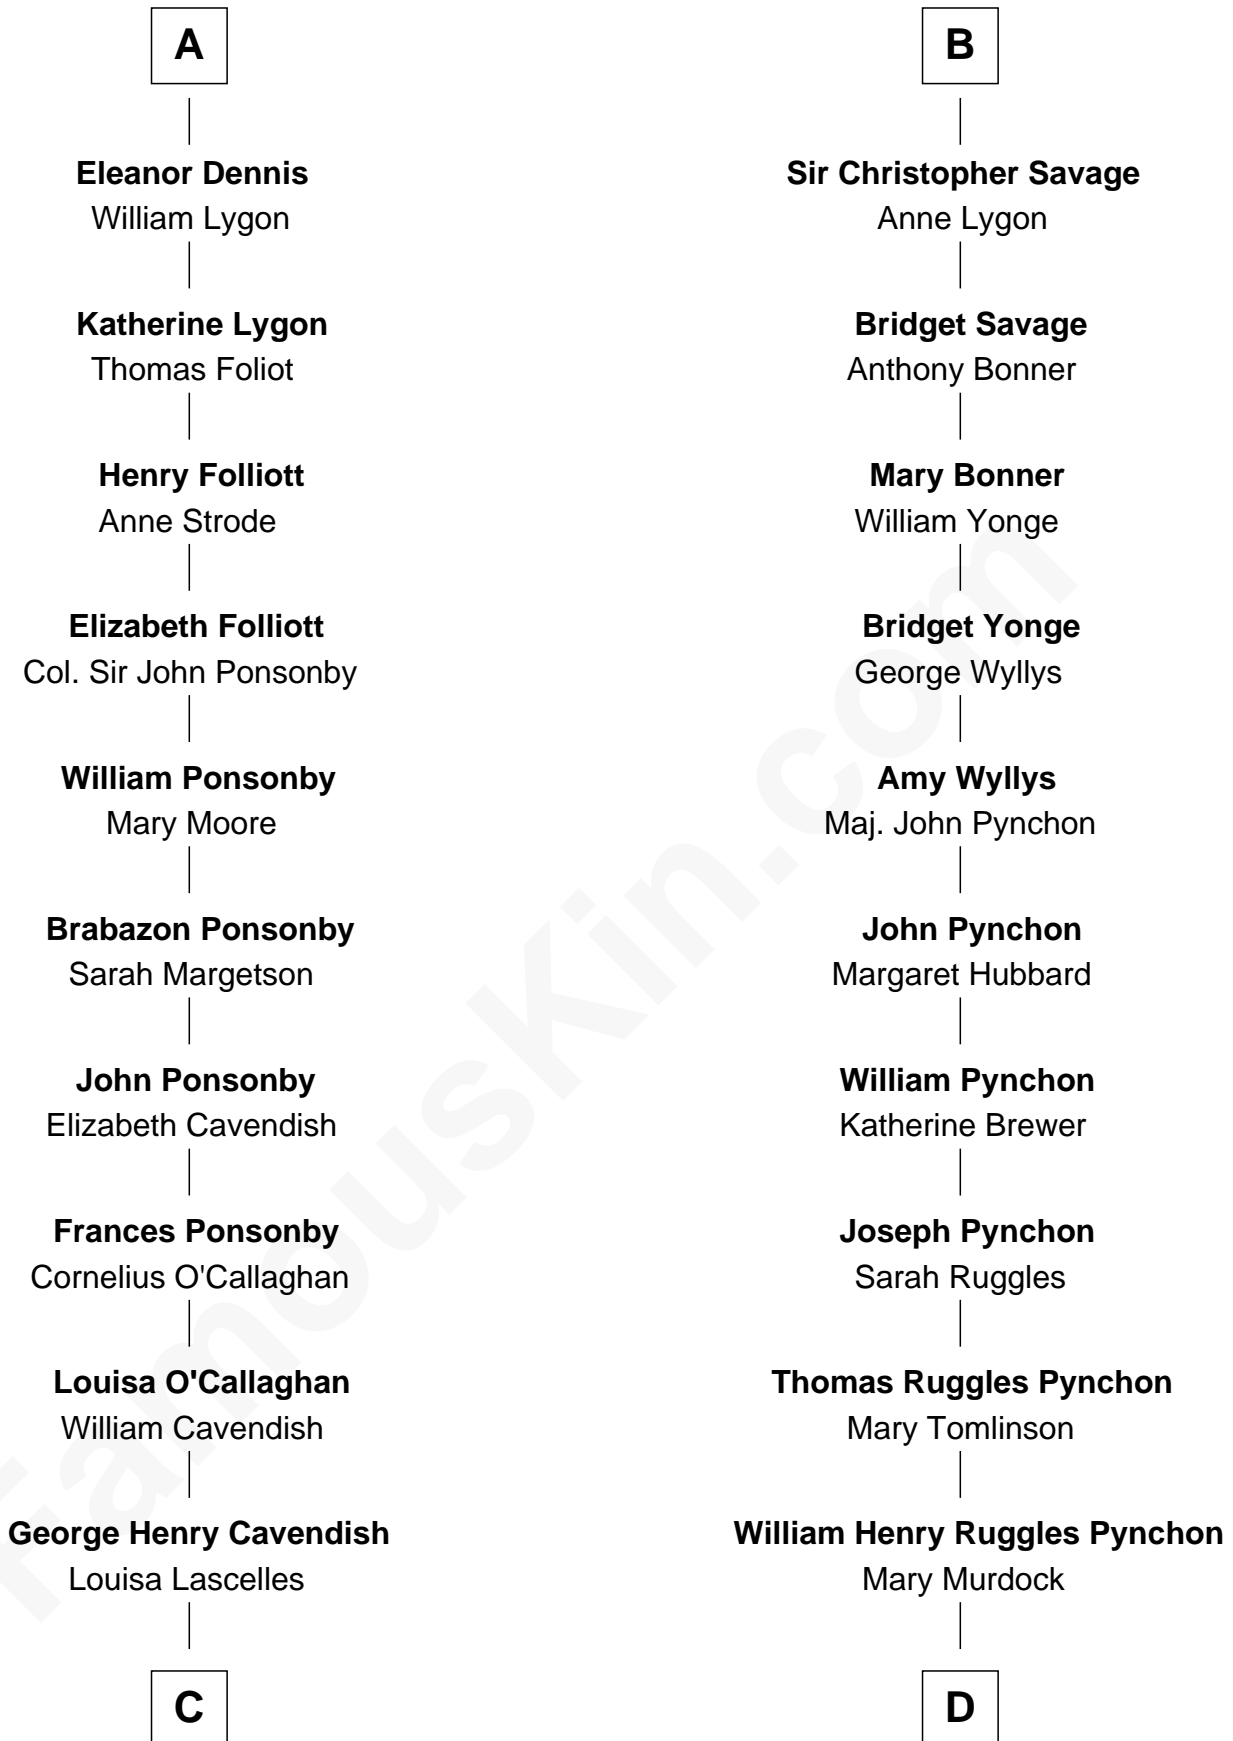

FamousKin.com Relationship Chart of

Sarah Ferguson

Duchess of York

20th cousin 1 time removed of

Thomas Pynchon

American Novelist

Thomas de Clare
Juliana FitzMaurice

Margaret de Clare
Bartholomew de Badlesmere

Elizabeth de Badlesmere
Sir William de Bohun

Elizabeth de Bohun
Sir Richard Fitzalan

Elizabeth Fitzalan
Sir Thomas Mowbray

Isabel Mowbray
Sir James Berkeley

Maurice Berkeley
Isabel Mead

Anne Berkeley
Sir William Dennis

A

Margaret de Clare
Bartholomew de Badlesmere

Elizabeth de Badlesmere
Sir William de Bohun

Elizabeth de Bohun
Sir Richard Fitzalan

Elizabeth Fitzalan
Sir Robert Goushill

Joan Goushill
Sir Thomas Stanley

Katherine Stanley
Sir John Savage

Sir Christopher Savage
Anne Stanley

B

C

Susan Henrietta Cavendish

Henry Robert Brand

Margaret Brand

Algernon Francis Holford Ferguson

Andrew Henry Ferguson