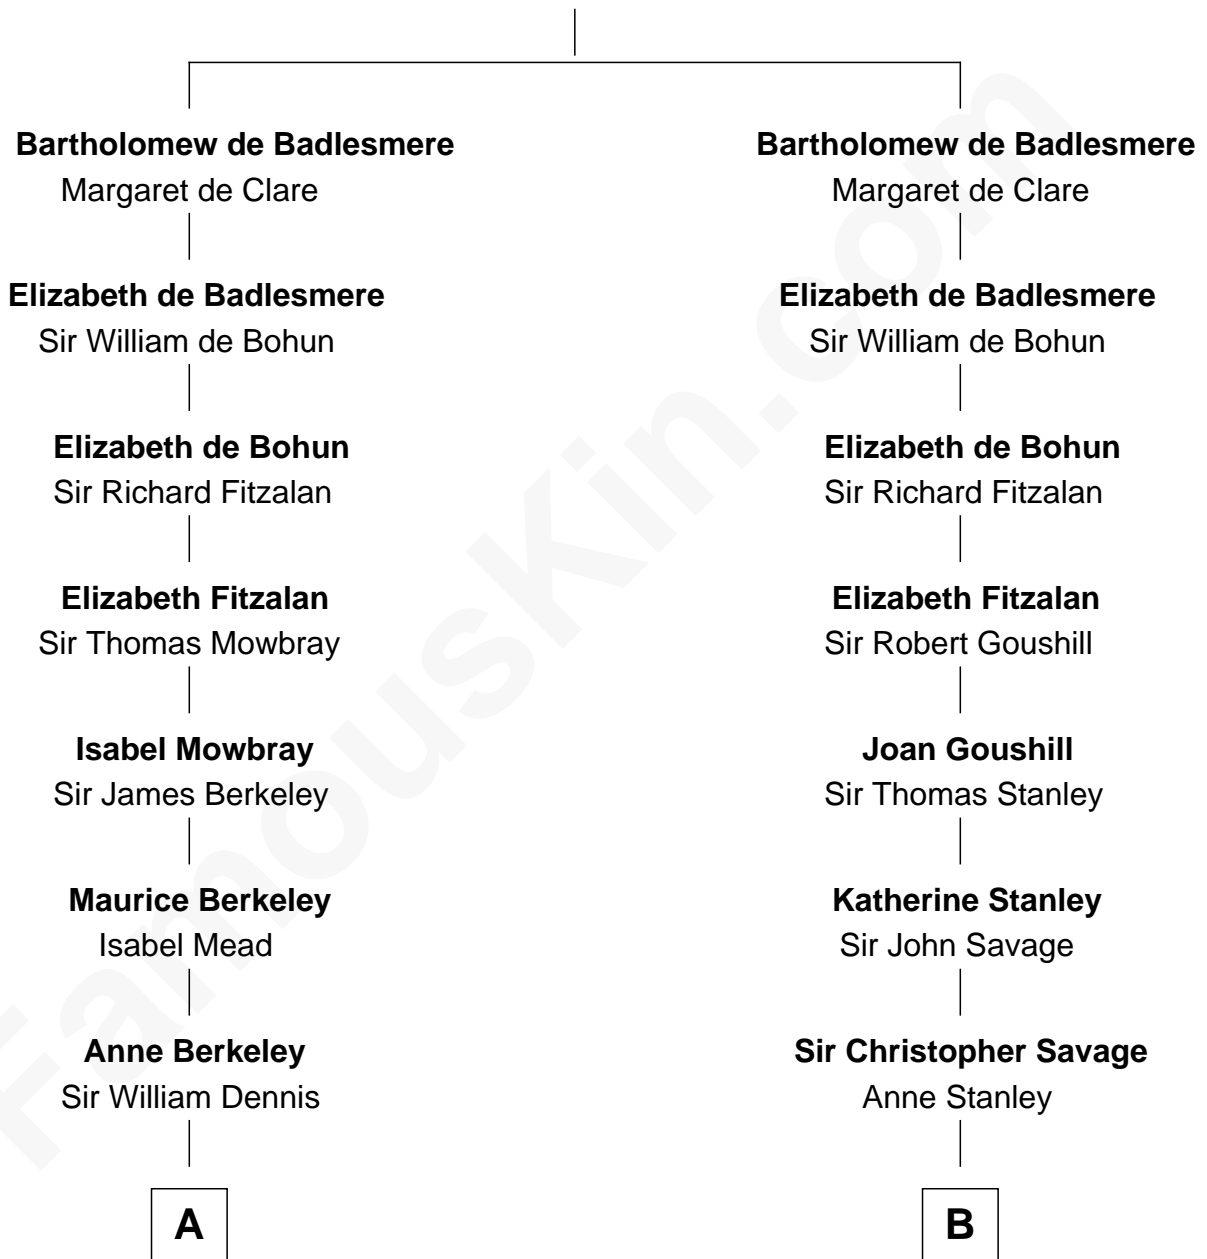

# FamousKin.com Relationship Chart of

**Sarah Ferguson**

*Duchess of York*

20th cousin 1 time removed of

**Thomas Pynchon**

*American Novelist*

**Gunselm de Badlesmere**

**C**

**Susan Henrietta Cavendish**

Henry Robert Brand

**Margaret Brand**

Algernon Francis Holford Ferguson

**Andrew Henry Ferguson**

Marian Louisa Montagu-Douglas-Scott

**Ronald Ivor Ferguson**

Susan Mary Wright

**Sarah Ferguson**

*Duchess of York*

**D**

**William Lyon Pynchon**

Annie Payne Cogswell

**William Henry Chichele Pynchon**

Carrie Susan Moyses

**Thomas Ruggles Pynchon**