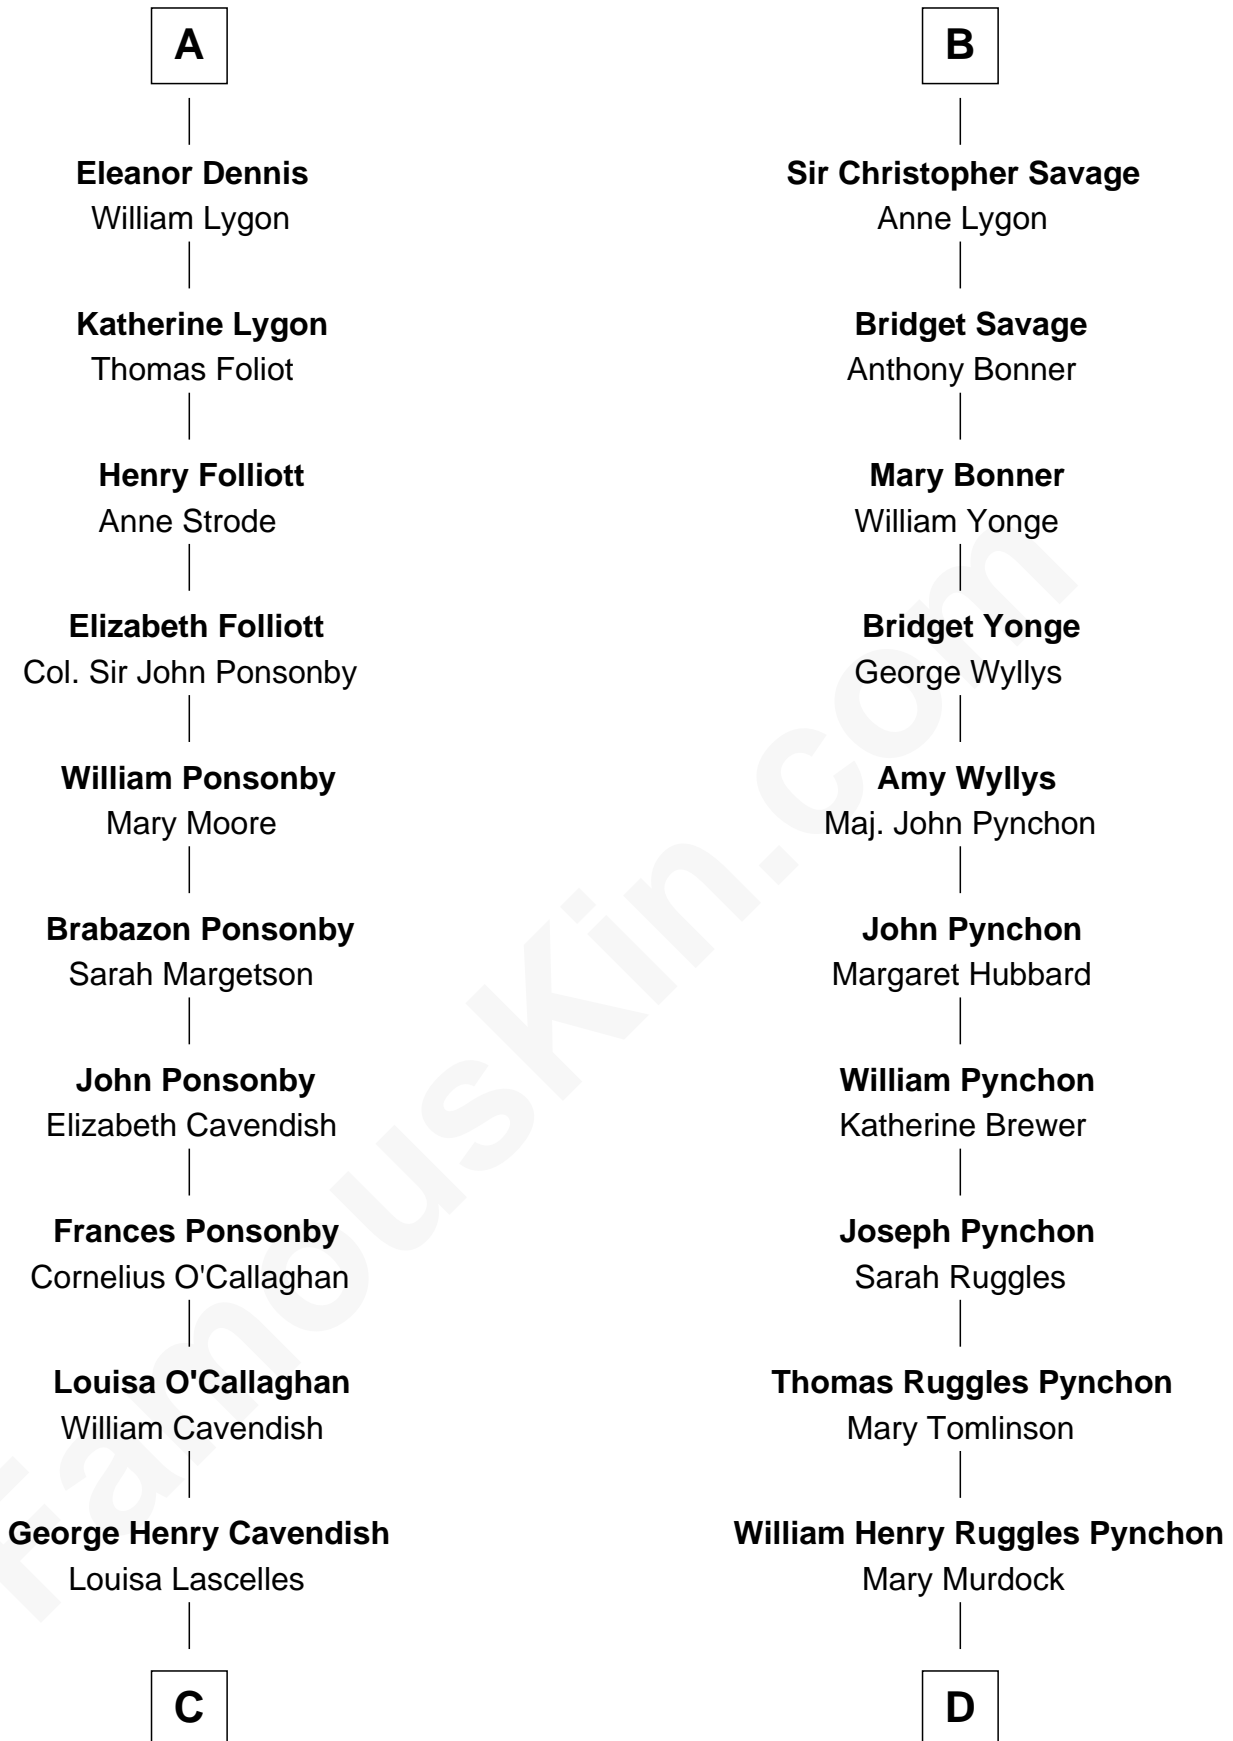

# FamousKin.com Relationship Chart of

**Sarah Ferguson**

*Duchess of York*

20th cousin 1 time removed of

**Thomas Pynchon**

*American Novelist*

**Gunselm de Badlesmere**

**C**

**Susan Henrietta Cavendish**

Henry Robert Brand

**Margaret Brand**

Algernon Francis Holford Ferguson

**Andrew Henry Ferguson**

Marian Louisa Montagu-Douglas-Scott

**Ronald Ivor Ferguson**

Susan Mary Wright

**Sarah Ferguson**

*Duchess of York*

**D**

**William Lyon Pynchon**

Annie Payne Cogswell

**William Henry Chichele Pynchon**

Carrie Susan Moyses

**Thomas Ruggles Pynchon**