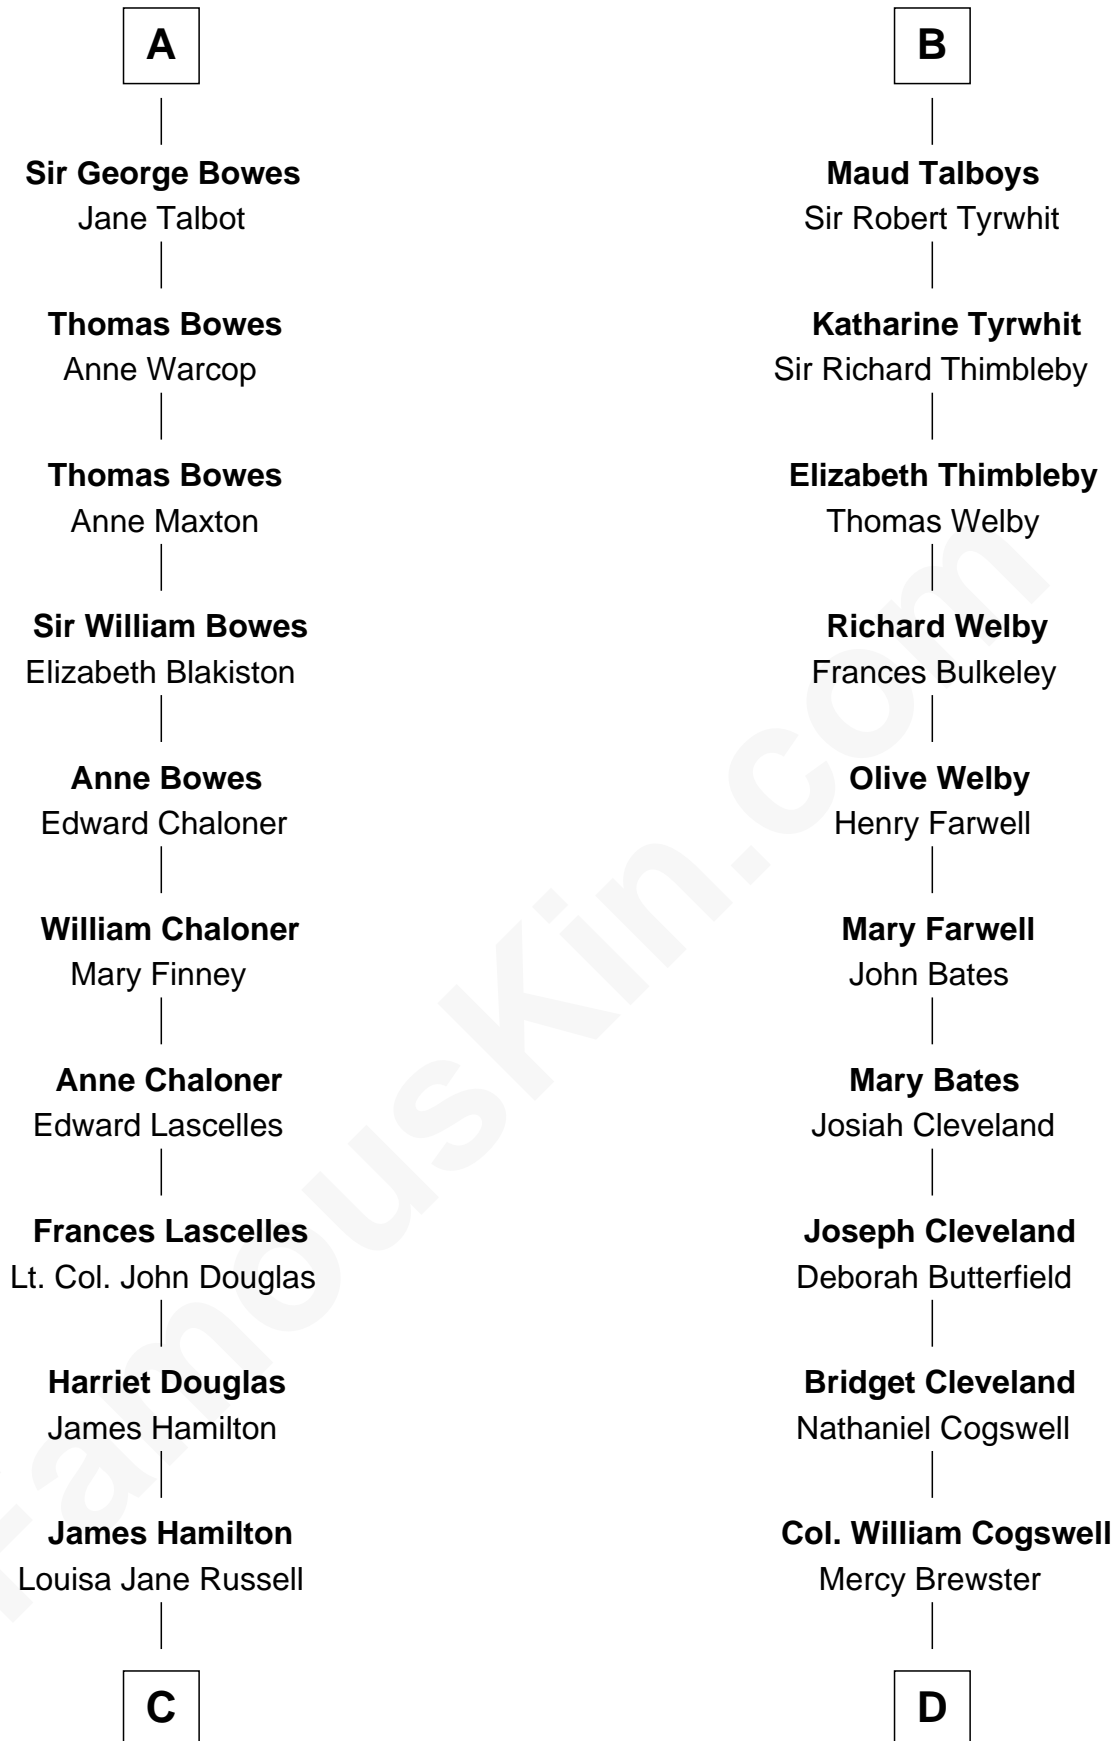

FamousKin.com Relationship Chart of

Sarah Ferguson

Duchess of York

21st cousin of

Thomas Pynchon

American Novelist

Sir Hugh I de Audley

Iseult de Mortimer

C

Louisa Jane Hamilton

William Henry Walter Montagu-Douglas-Scott

Herbert Andrew Montagu-Douglas-Scott

Marie Josephine Edwards

Marian Louisa Montagu-Douglas-Scott

Andrew Henry Ferguson

Ronald Ivor Ferguson