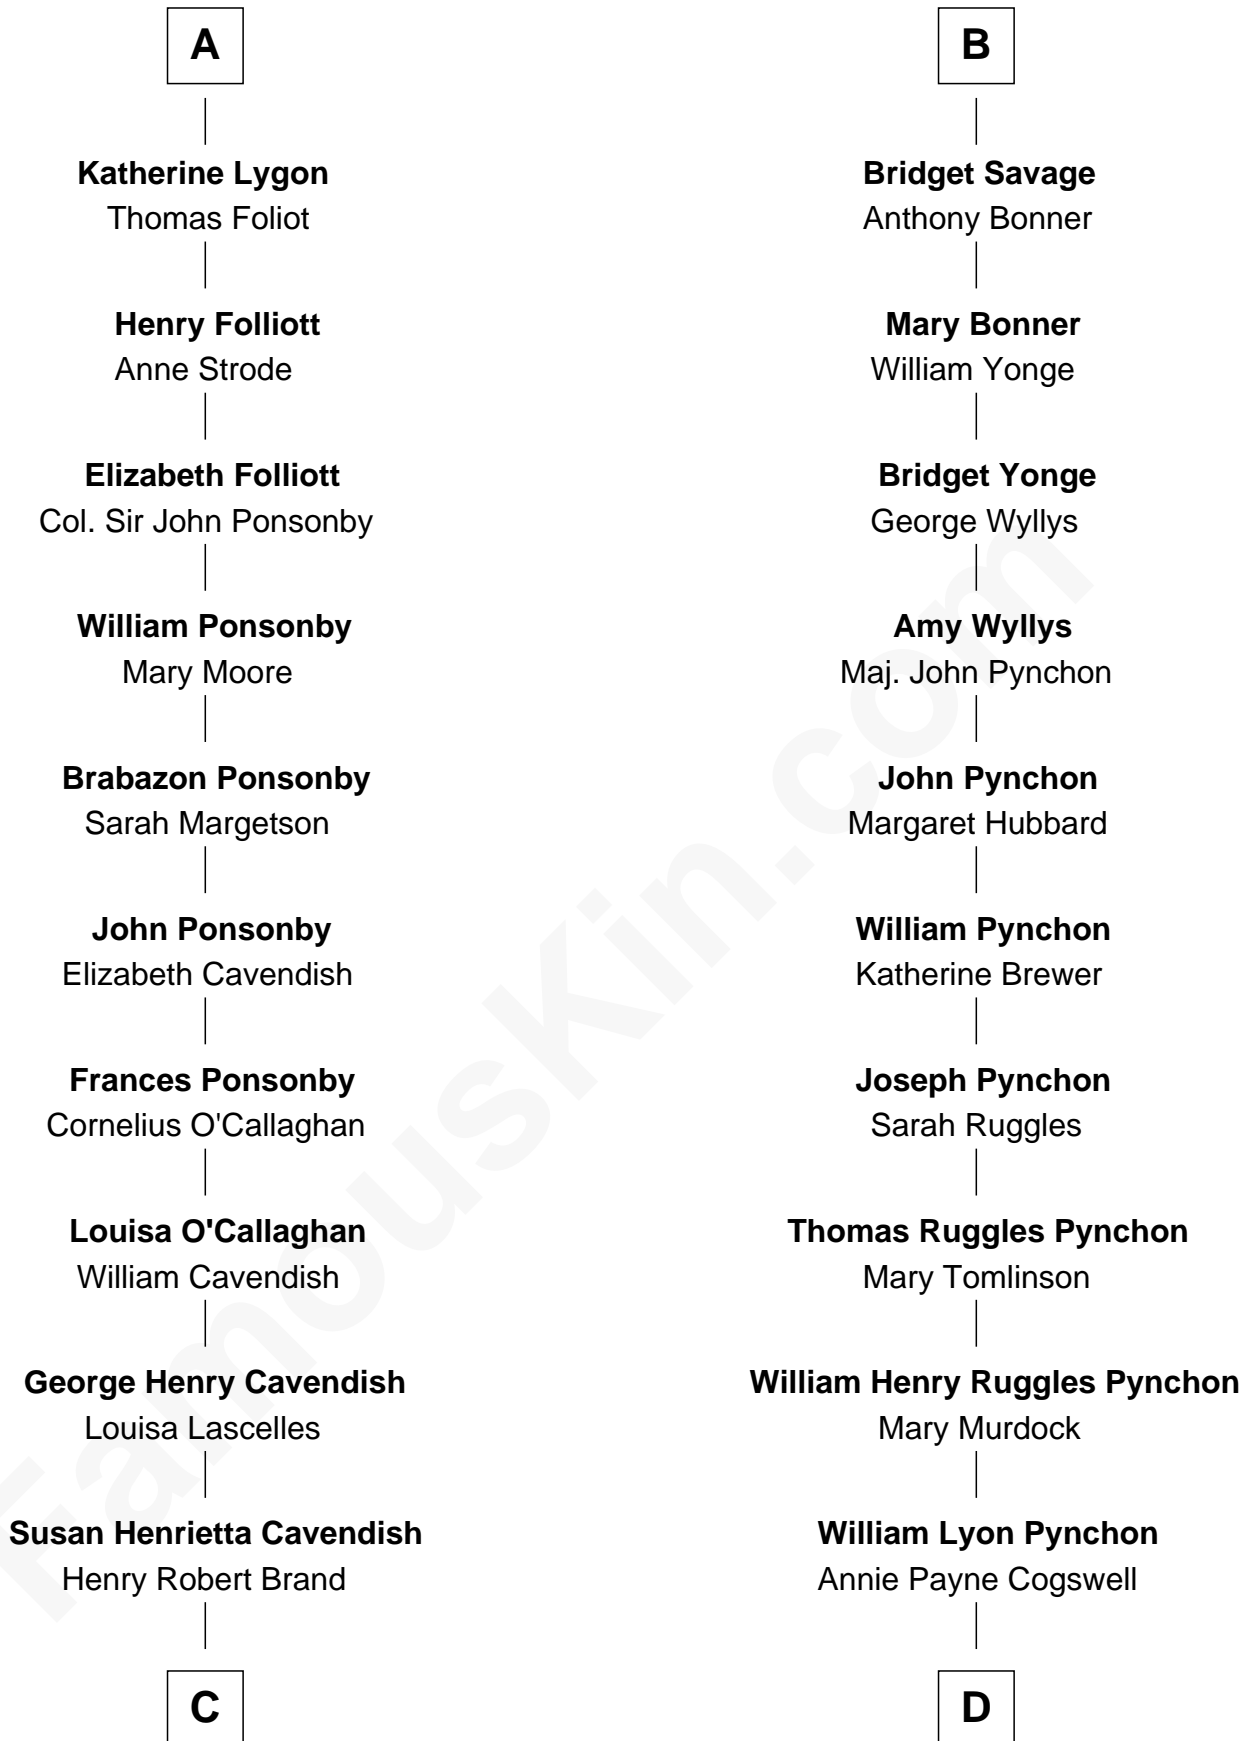

FamousKin.com Relationship Chart of

Sarah Ferguson

Duchess of York

19th cousin 1 time removed of

Thomas Pynchon

American Novelist

Edmund Fitzalan

Alice de Warenne

Richard Fitzalan
Eleanor Plantagenet

Sir Richard Fitzalan
Elizabeth de Bohun

Elizabeth Fitzalan
Sir Thomas Mowbray

Isabel Mowbray
Sir James Berkeley

Maurice Berkeley
Isabel Mead

Anne Berkeley
Sir William Dennis

Eleanor Dennis
William Lygon

A

Richard Fitzalan
Eleanor Plantagenet

Sir Richard Fitzalan
Elizabeth de Bohun

Elizabeth Fitzalan
Sir Robert Goushill

Joan Goushill
Sir Thomas Stanley

Katherine Stanley
Sir John Savage

Sir Christopher Savage
Anne Stanley

Sir Christopher Savage
Anne Lygon

B

C

Margaret Brand
Algernon Francis Holford Ferguson

Andrew Henry Ferguson
Marian Louisa Montagu-Douglas-Scott

Ronald Ivor Ferguson
Susan Mary Wright