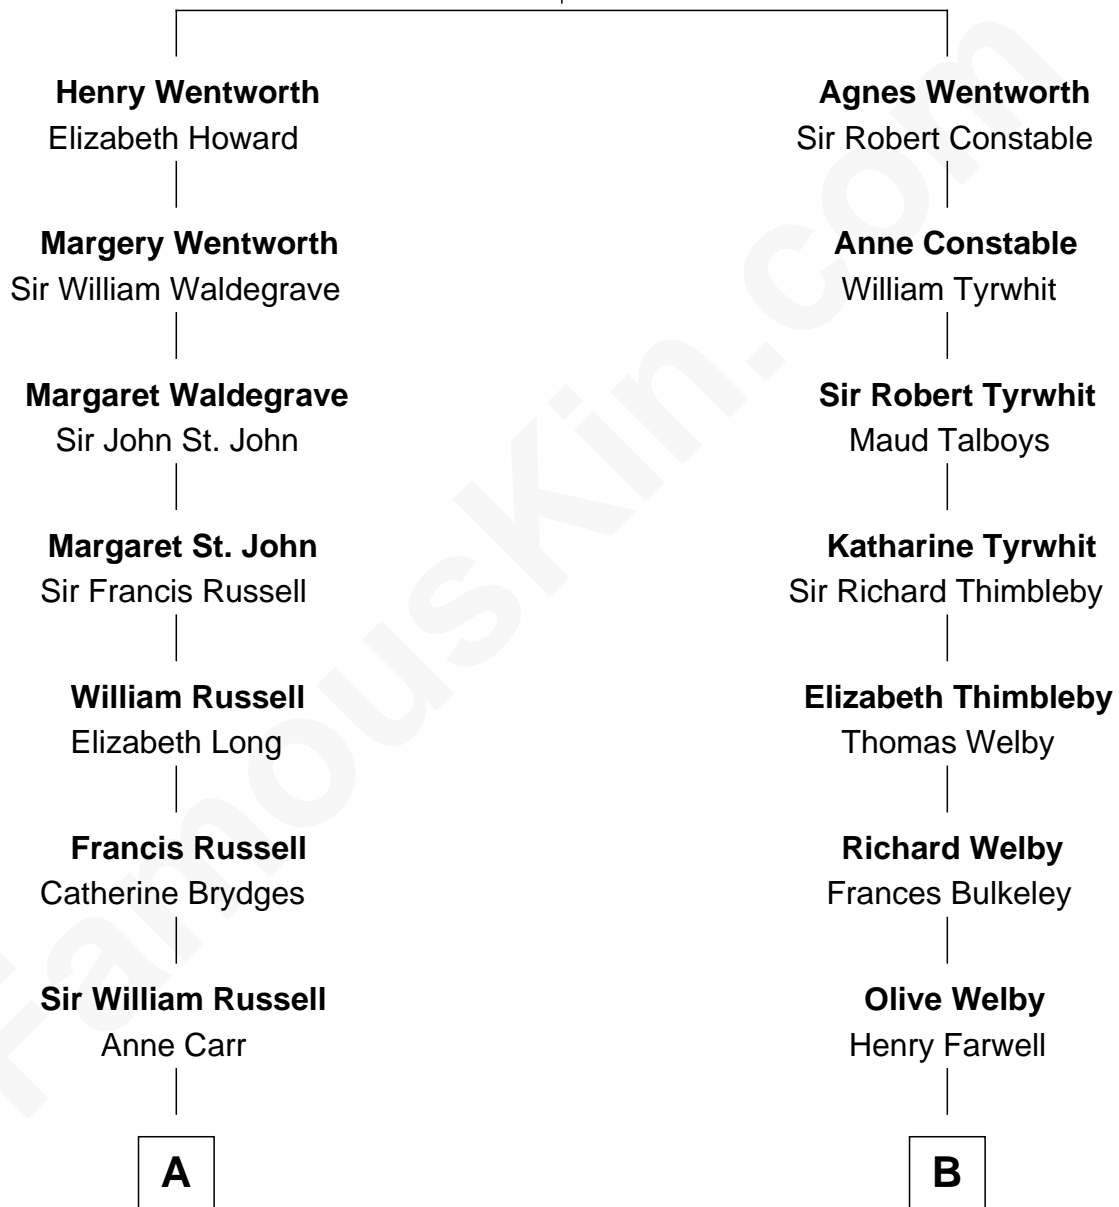

FamousKin.com Relationship Chart of

Sarah Ferguson

Duchess of York

16th cousin 1 time removed of

Thomas Pynchon

American Novelist

Sir Roger Wentworth

Margery Despencer

A

William Russell
Rachel Wriothesley

Sir Wriothesley Russell
Elizabeth Howland

John Russell
Gertrude Leveson-Gower

Francis Russell
Elizabeth Keppel

Sir John Russell
Georgiana Gordon

Louisa Jane Russell
James Hamilton

Louisa Jane Hamilton
William Henry Walter Montagu-Douglas-Scott

Herbert Andrew Montagu-Douglas-Scott
Marie Josephine Edwards

Marian Louisa Montagu-Douglas-Scott
Andrew Henry Ferguson

Ronald Ivor Ferguson
Susan Mary Wright