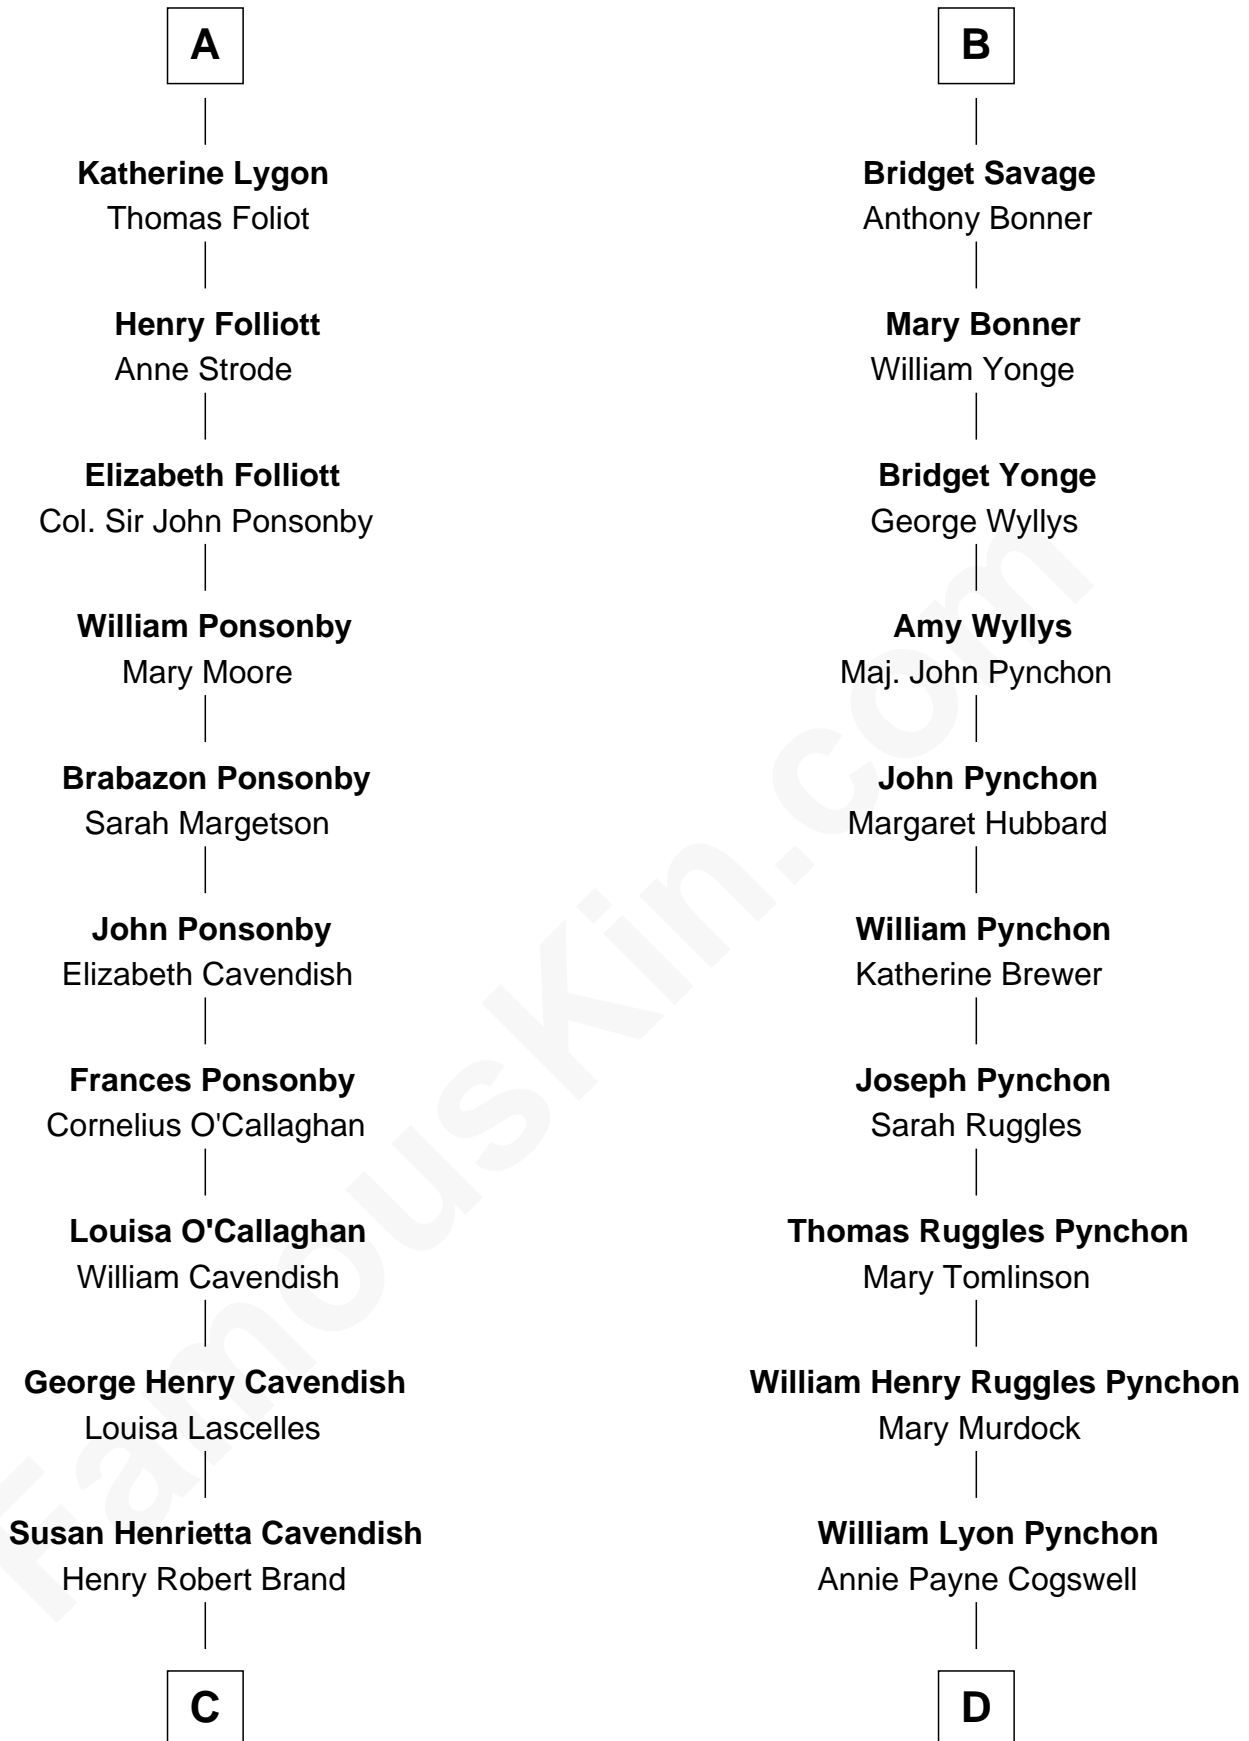

# FamousKin.com Relationship Chart of

**Sarah Ferguson**

*Duchess of York*

19th cousin 1 time removed of

**Thomas Pynchon**

*American Novelist*

**Humphrey de Bohun**

Elizabeth Plantagenet

**Sir William de Bohun**  
Elizabeth de Badlesmere

**Elizabeth de Bohun**  
Sir Richard Fitzalan

**Elizabeth Fitzalan**  
Sir Thomas Mowbray

**Isabel Mowbray**  
Sir James Berkeley

**Maurice Berkeley**  
Isabel Mead

**Anne Berkeley**  
Sir William Dennis

**Eleanor Dennis**  
William Lygon

**A**

**Sir William de Bohun**  
Elizabeth de Badlesmere

**Elizabeth de Bohun**  
Sir Richard Fitzalan

**Elizabeth Fitzalan**  
Sir Robert Goushill

**Joan Goushill**  
Sir Thomas Stanley

**Katherine Stanley**  
Sir John Savage

**Sir Christopher Savage**  
Anne Stanley

**Sir Christopher Savage**  
Anne Lygon

**B**

**C**

**Margaret Brand**  
Algernon Francis Holford Ferguson