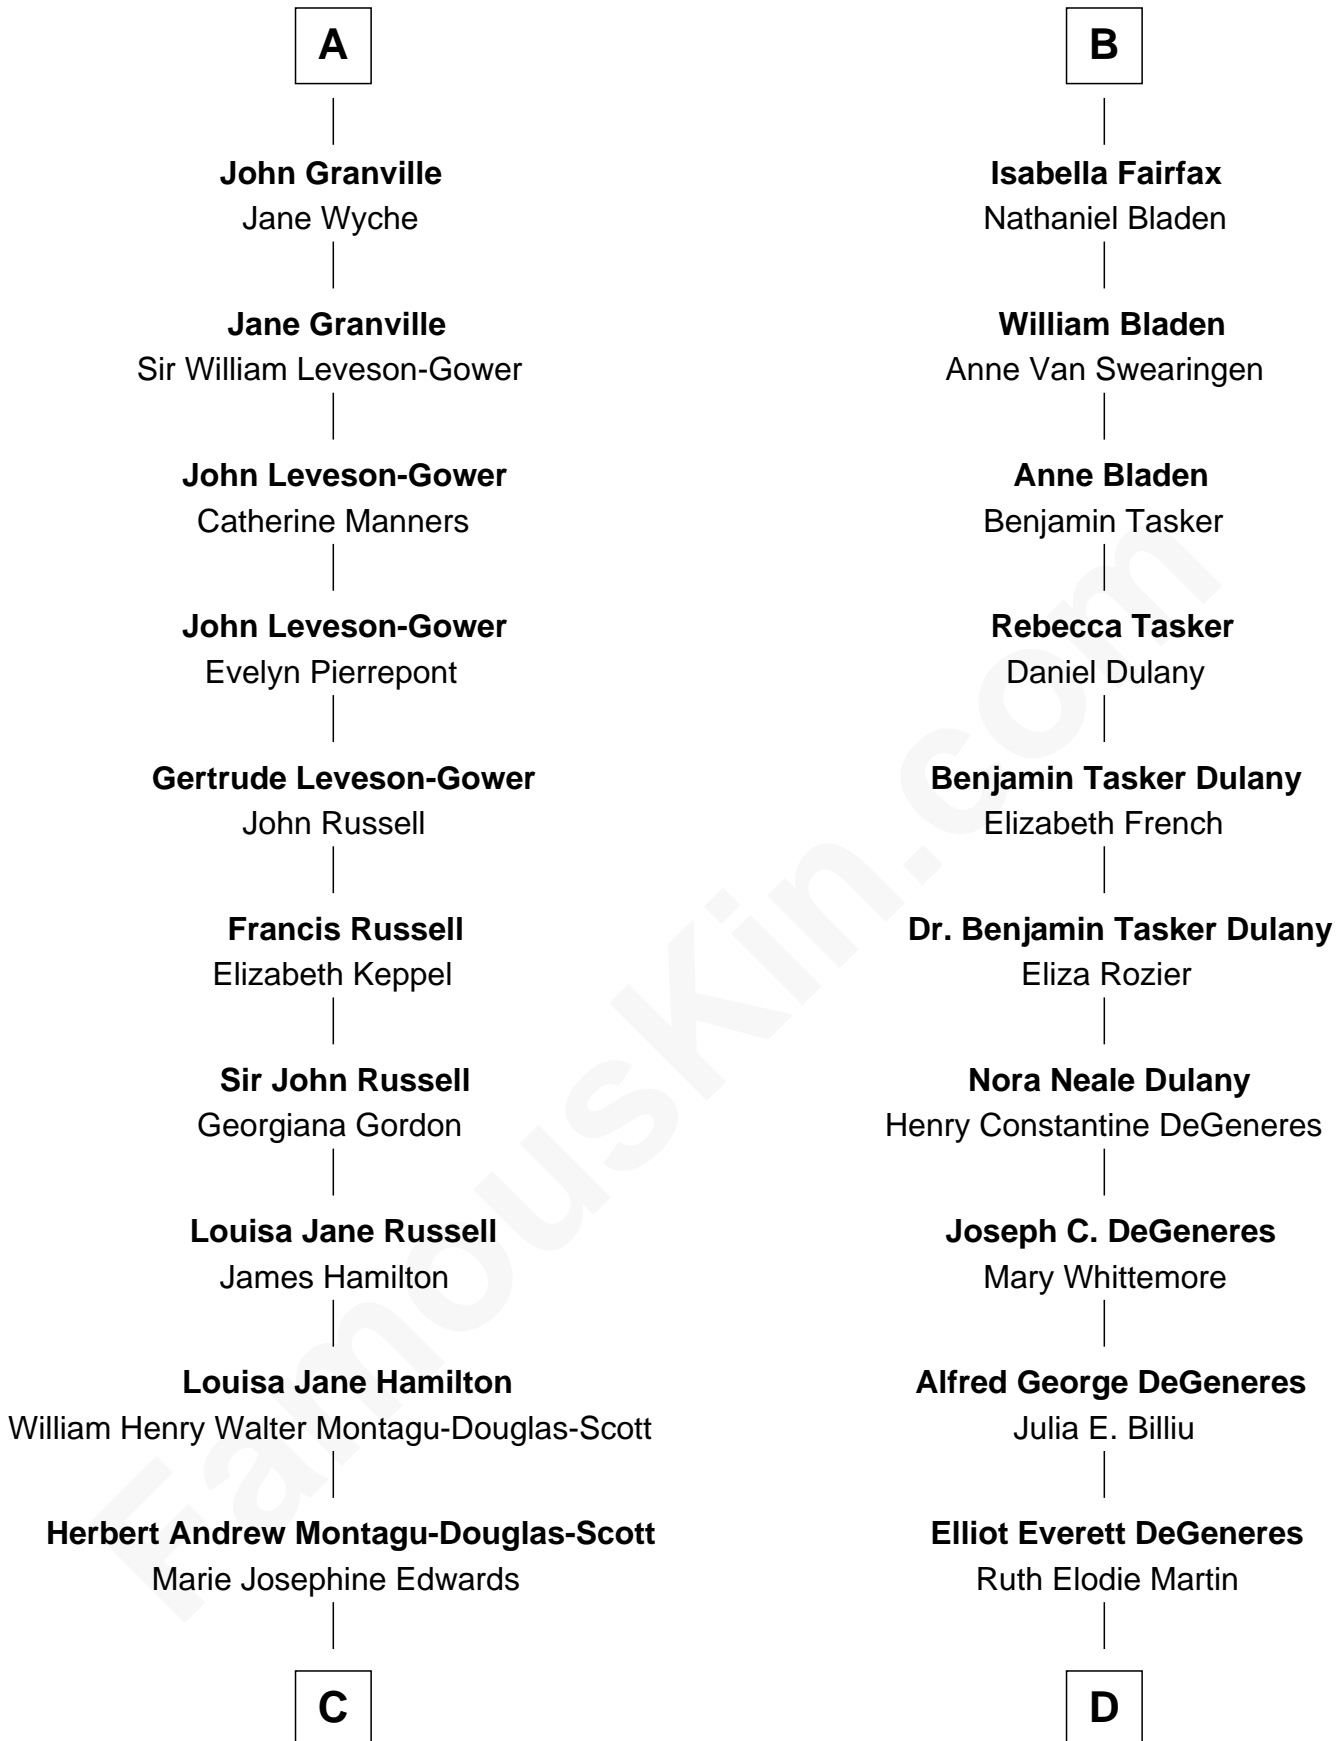

# FamousKin.com Relationship Chart of

**Sarah Ferguson**

*Duchess of York*

18th cousin 1 time removed of

**Ellen DeGeneres**

*Comedienne and TV Personality*

**Sir Henry Percy**  
Eleanor Poynings

**C**

**Marian Louisa Montagu-Douglas-Scott**

Andrew Henry Ferguson

**Ronald Ivor Ferguson**

Susan Mary Wright

**Sarah Ferguson**

*Duchess of York*

**D**

**Elliot Everett DeGeneres**