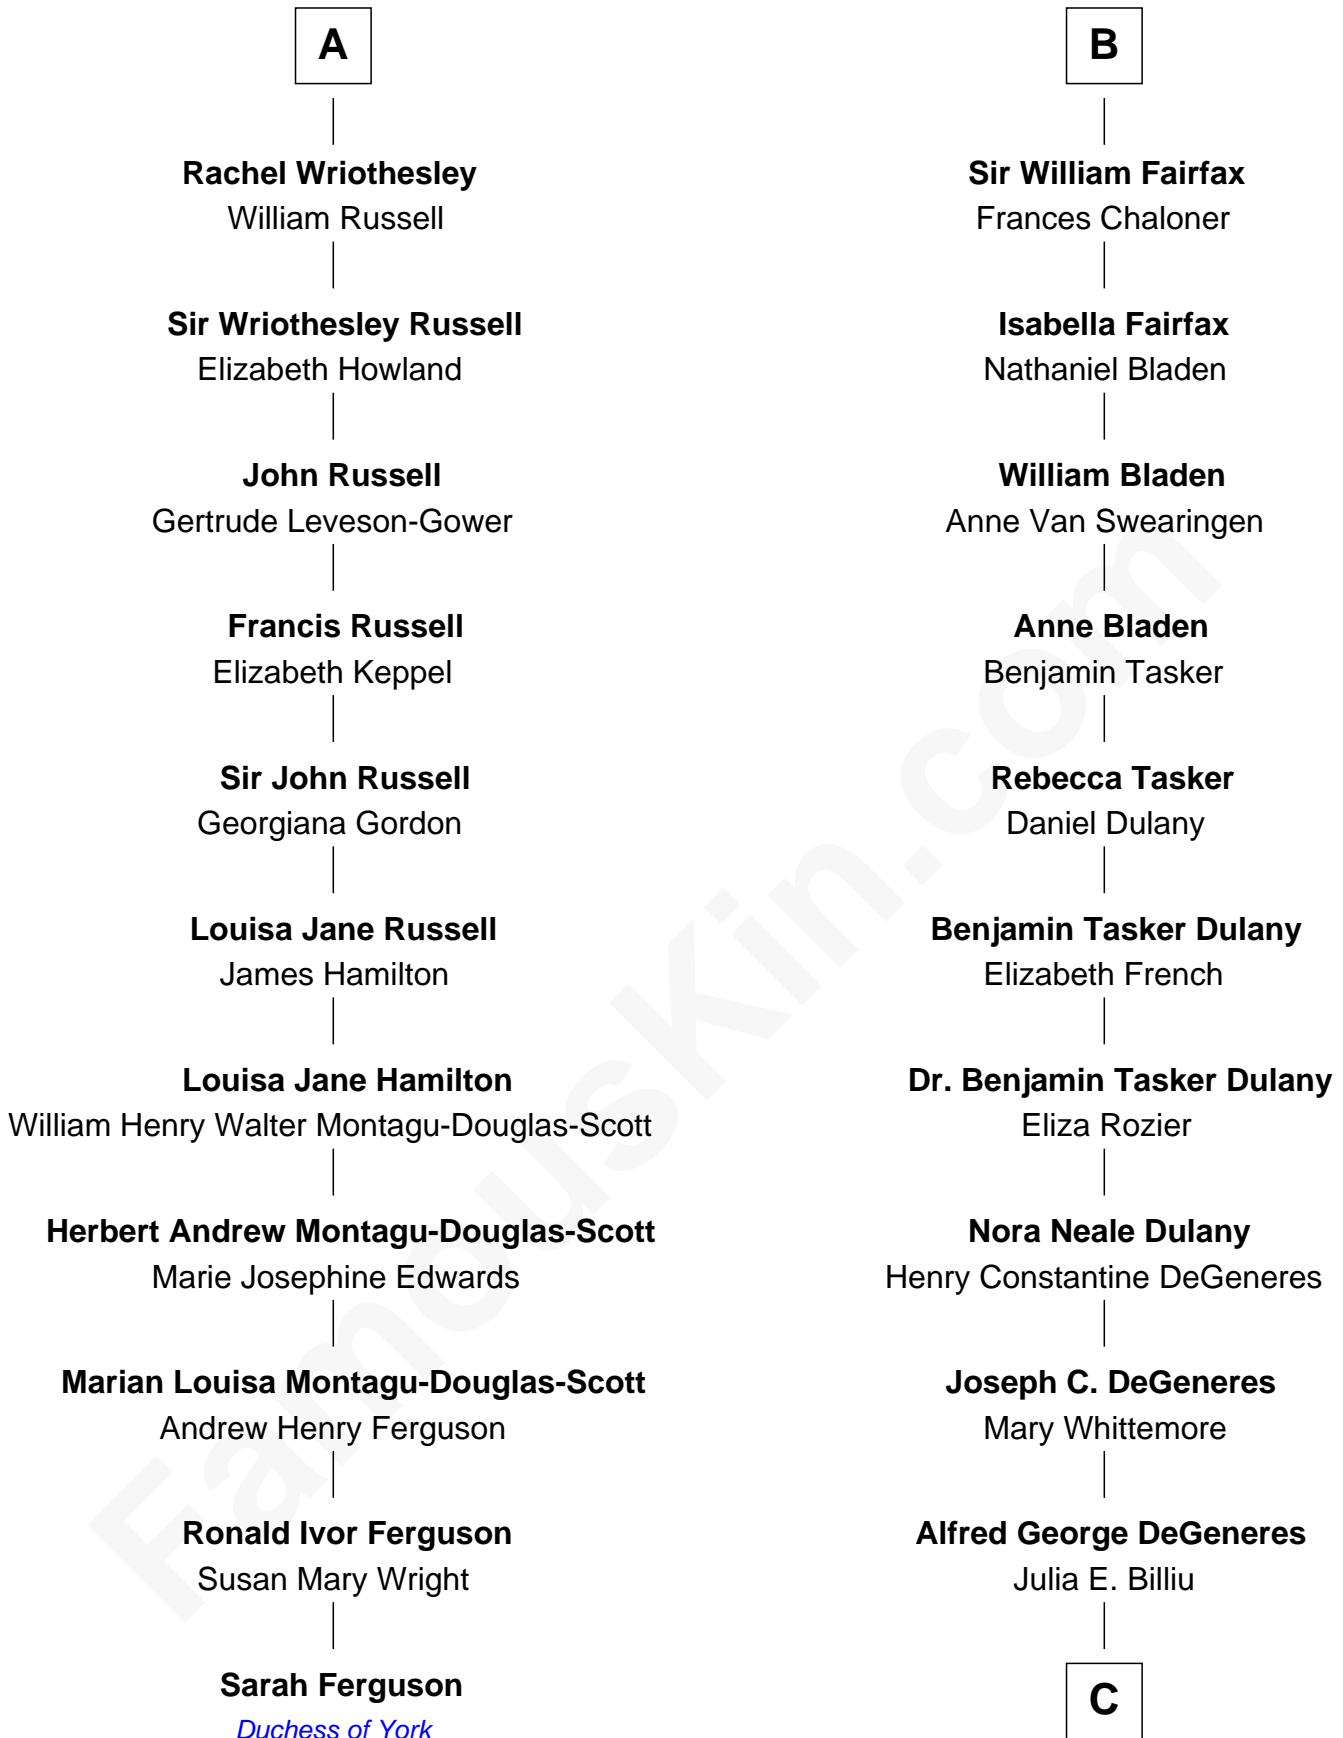

# FamousKin.com Relationship Chart of

**Sarah Ferguson**

*Duchess of York*

17th cousin 2 times removed of

**Ellen DeGeneres**

*Comedienne and TV Personality*

**Sir Henry Percy**

Eleanor Neville

**C**

**Elliot Everett DeGeneres**

Ruth Elodie Martin

**Elliot Everett DeGeneres**

Betty Jane Pfeffer

**Ellen DeGeneres**

*Comedienne and TV Personality*

FamousKin.com