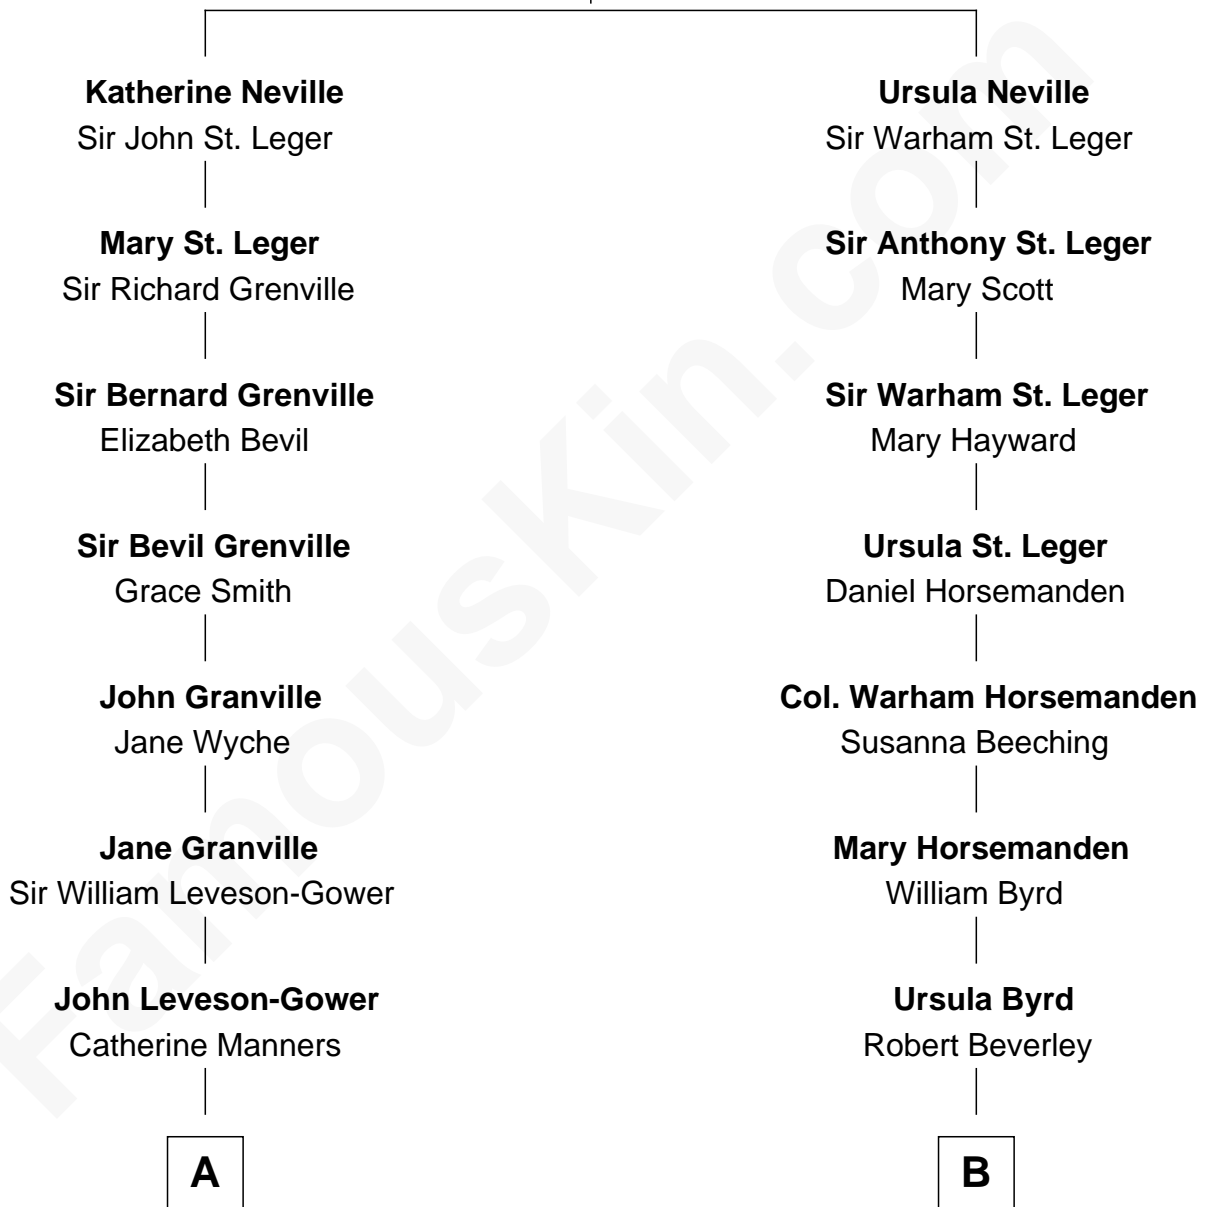

# FamousKin.com Relationship Chart of

**Sarah Ferguson**

*Duchess of York*

13th cousin 3 times removed of

**Upton Sinclair**

*Pulitzer Prize Winning Novelist*

**George Neville**

Mary Stafford

**A**

**John Leveson-Gower**

Evelyn Pierrepont

**Gertrude Leveson-Gower**

John Russell

**Francis Russell**

Elizabeth Keppel

**Sir John Russell**

Georgiana Gordon

**Louisa Jane Russell**

James Hamilton

**Louisa Jane Hamilton**

William Henry Walter Montagu-Douglas-Scott

**Herbert Andrew Montagu-Douglas-Scott**

Marie Josephine Edwards

**Marian Louisa Montagu-Douglas-Scott**

Andrew Henry Ferguson

**Ronald Ivor Ferguson**

Susan Mary Wright

**Sarah Ferguson**

*Duchess of York*

**B**

**Col. William Beverley**

Elizabeth Bland