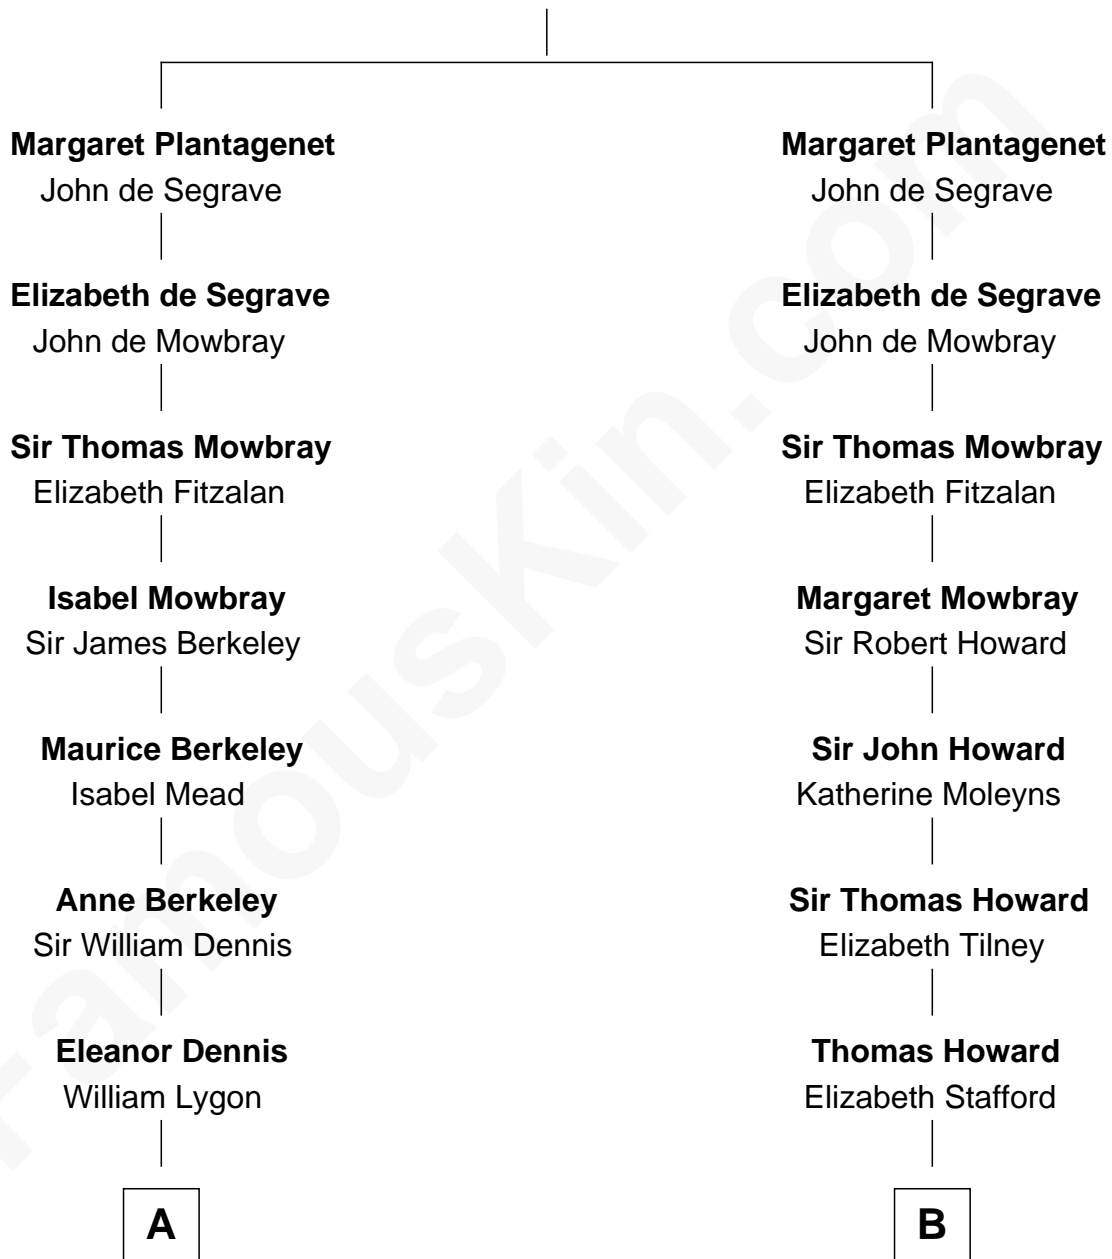

FamousKin.com Relationship Chart of

Sarah Ferguson

Duchess of York

20th cousin of

Thomas Hunt Morgan

Nobel Prize Winner in Physiology or Medicine

Thomas of Brotherton

Alice de Hales

C

Margaret Brand
Algernon Francis Holford Ferguson

Andrew Henry Ferguson
Marian Louisa Montagu-Douglas-Scott

Ronald Ivor Ferguson
Susan Mary Wright

Sarah Ferguson
Duchess of York

D

Francis Scott Key
Mary Tayloe Lloyd