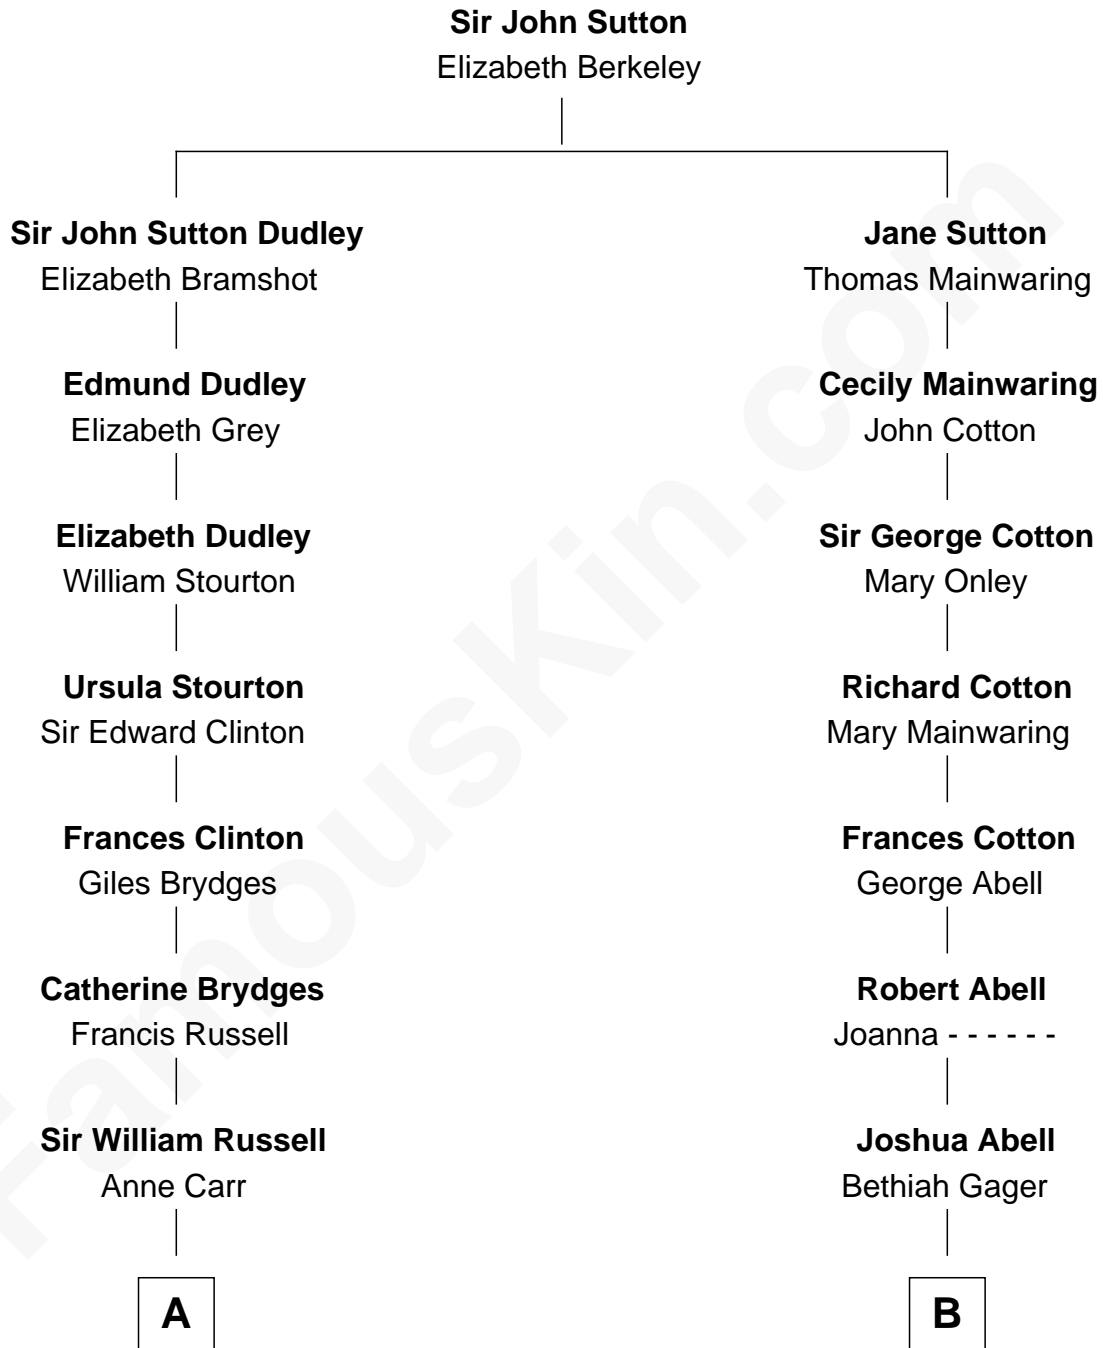

# FamousKin.com Relationship Chart of

**Sarah Ferguson**

*Duchess of York*

12th cousin 5 times removed of

**Marjorie Post**

*Founder of General Foods*

**A**

**William Russell**  
Rachel Wriothesley

**Sir Wriothesley Russell**  
Elizabeth Howland

**John Russell**  
Gertrude Leveson-Gower

**Francis Russell**  
Elizabeth Keppel

**Sir John Russell**  
Georgiana Gordon

**Louisa Jane Russell**  
James Hamilton