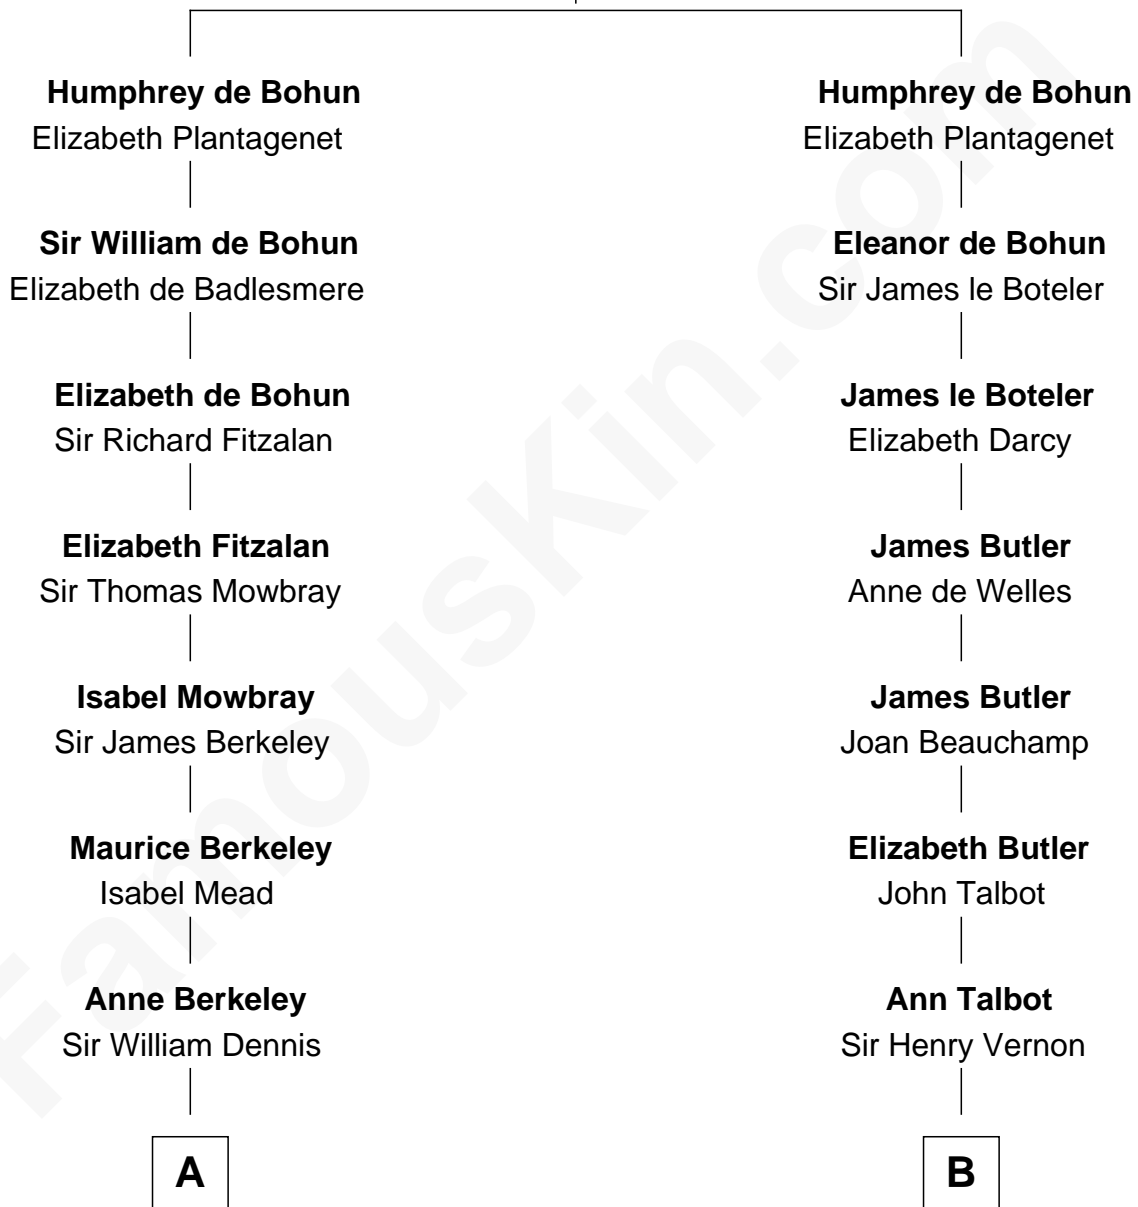

FamousKin.com
Relationship Chart of
Sarah Ferguson
Duchess of York

19th cousin 2 times removed of
Marjorie Post
Founder of General Foods

Humphrey de Bohun
Maud de Fiennes

C

Susan Henrietta Cavendish

Henry Robert Brand

Margaret Brand

Algernon Francis Holford Ferguson

Andrew Henry Ferguson

Marian Louisa Montagu-Douglas-Scott

Ronald Ivor Ferguson

Susan Mary Wright

Sarah Ferguson

Duchess of York

D

Caroline Cushman Lathrop

Charles Rollin Post

Charles William Post

Elle Letitia Merriweather

Marjorie Post

Founder of General Foods