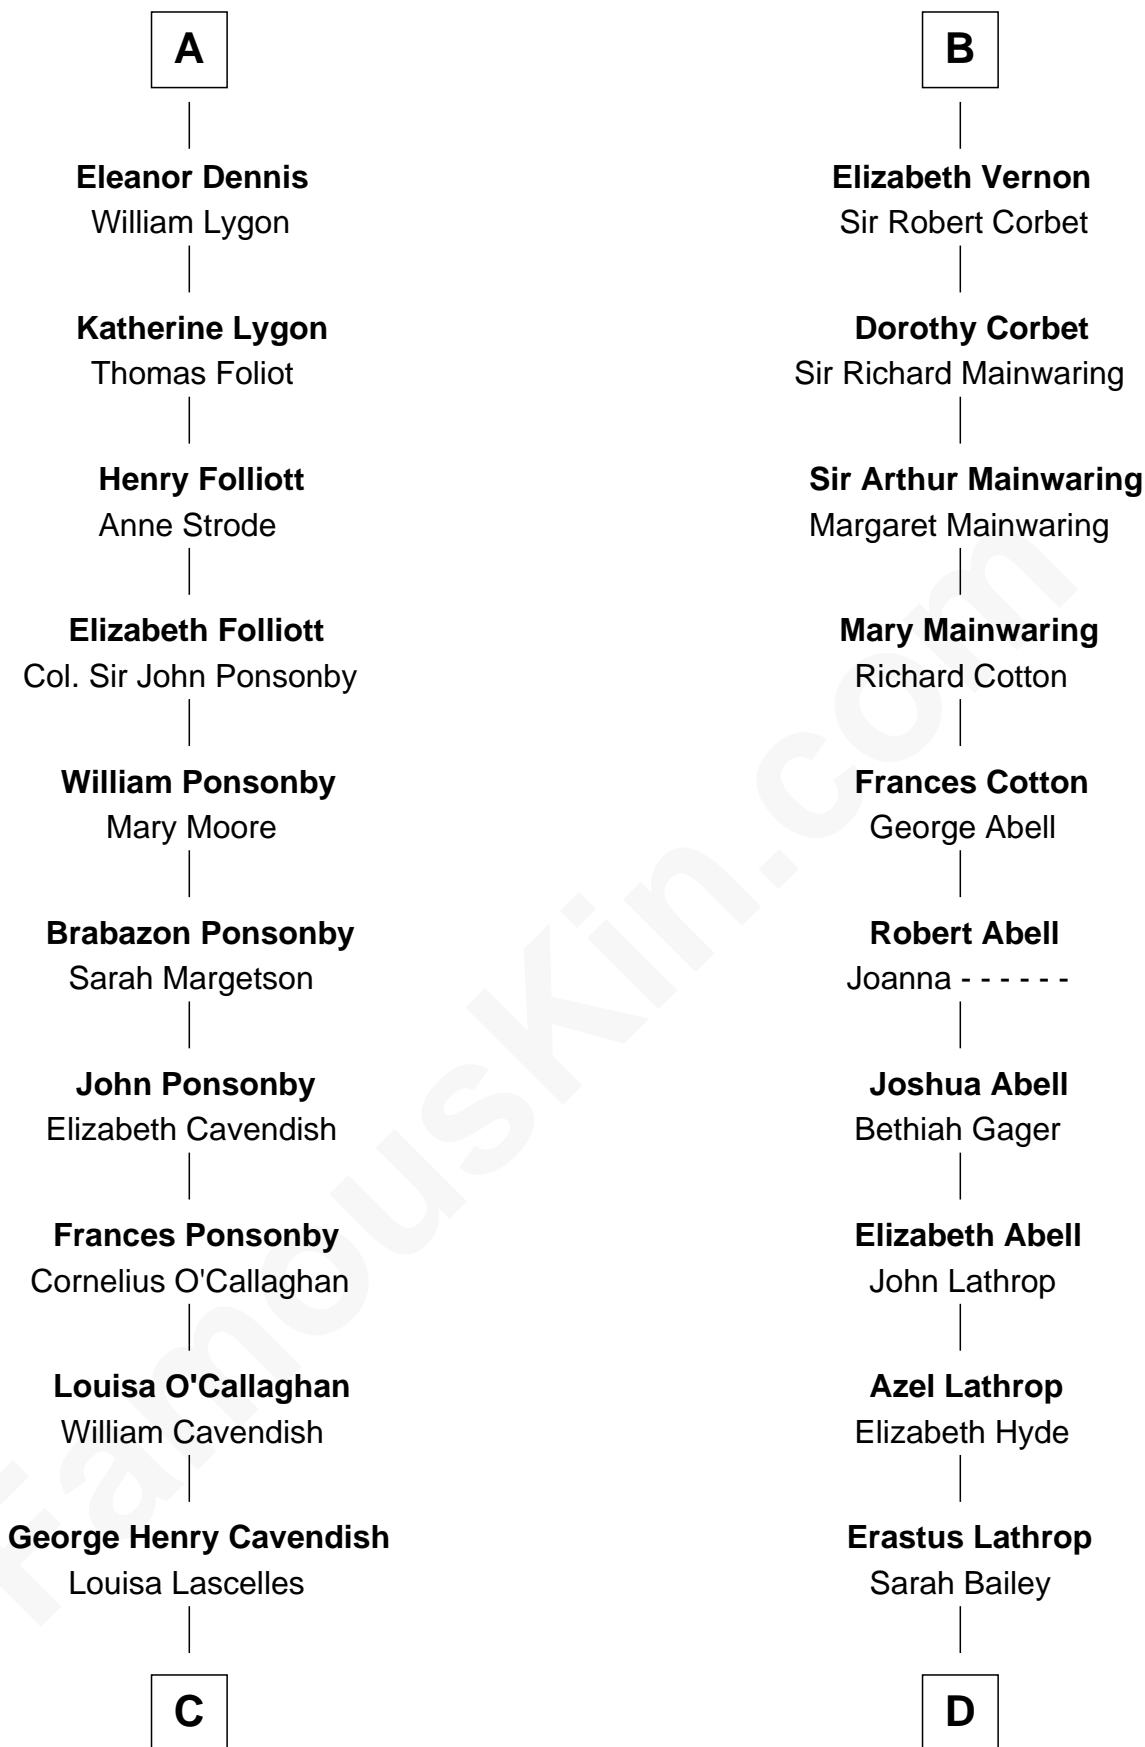

FamousKin.com
Relationship Chart of
Sarah Ferguson
Duchess of York

19th cousin 2 times removed of
Marjorie Post
Founder of General Foods

Humphrey de Bohun
Maud de Fiennes

C

Susan Henrietta Cavendish

Henry Robert Brand

Margaret Brand

Algernon Francis Holford Ferguson

Andrew Henry Ferguson

Marian Louisa Montagu-Douglas-Scott

Ronald Ivor Ferguson

Susan Mary Wright

Sarah Ferguson

Duchess of York

D

Caroline Cushman Lathrop

Charles Rollin Post

Charles William Post

Elle Letitia Merriweather

Marjorie Post

Founder of General Foods