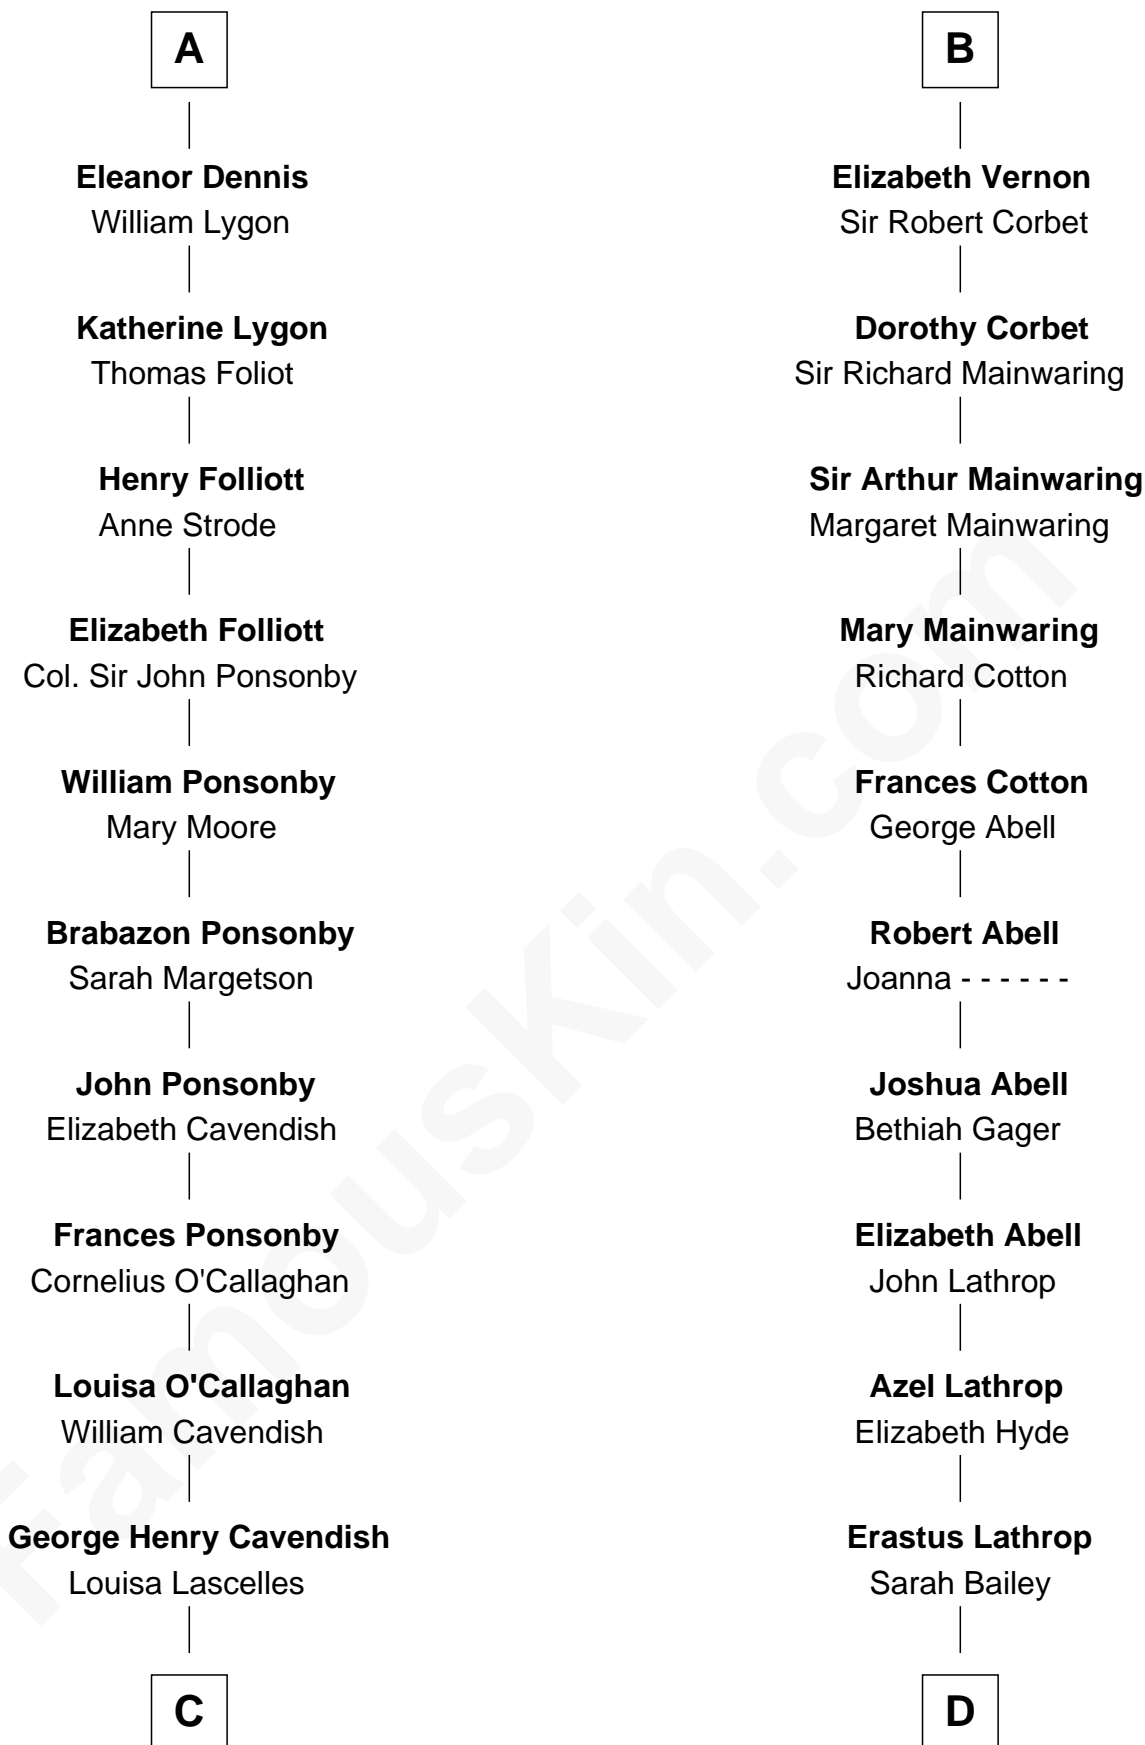

FamousKin.com Relationship Chart of

Sarah Ferguson

Duchess of York

19th cousin 2 times removed of

Marjorie Post

Founder of General Foods

Thomas de Clare
Juliana FitzMaurice

Margaret de Clare
Bartholomew de Badlesmere

Elizabeth de Badlesmere
Sir William de Bohun

Elizabeth de Bohun
Sir Richard Fitzalan

Elizabeth Fitzalan
Sir Thomas Mowbray

Isabel Mowbray
Sir James Berkeley

Maurice Berkeley
Isabel Mead

Anne Berkeley
Sir William Dennis

A

Margaret de Clare
Bartholomew de Badlesmere

Margery de Badlesmere
Sir William de Ros

Maud de Roos
John de Welles

Anne de Welles
James Butler

James Butler
Joan Beauchamp

Elizabeth Butler
John Talbot

Ann Talbot
Sir Henry Vernon

B

C

Susan Henrietta Cavendish

Henry Robert Brand

Margaret Brand

Algernon Francis Holford Ferguson

Andrew Henry Ferguson

Marian Louisa Montagu-Douglas-Scott