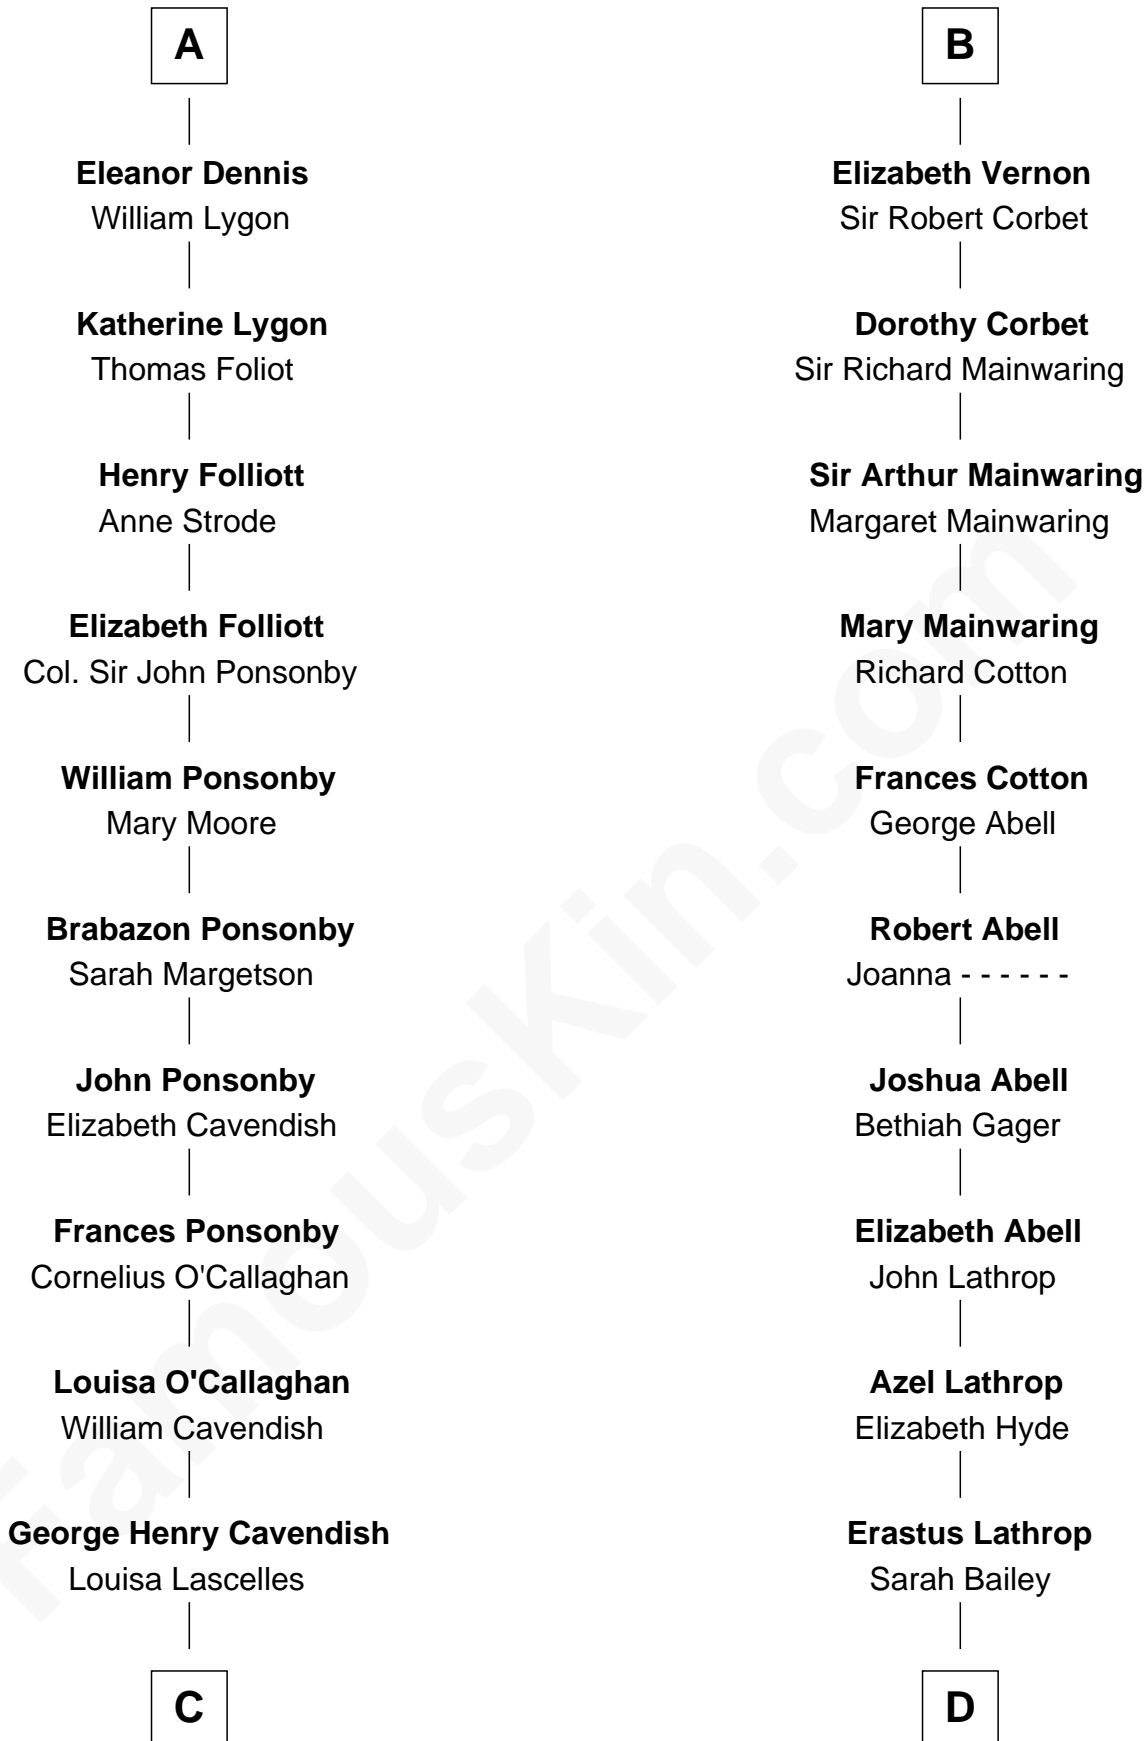

FamousKin.com Relationship Chart of

Sarah Ferguson

Duchess of York

18th cousin 3 times removed of

C. W. Post

Founder of Post Cereals

Humphrey de Bohun

Maud de Fiennes

C

Susan Henrietta Cavendish

Henry Robert Brand

Margaret Brand

Algernon Francis Holford Ferguson

Andrew Henry Ferguson

Marian Louisa Montagu-Douglas-Scott

Ronald Ivor Ferguson

Susan Mary Wright

Sarah Ferguson

Duchess of York

D

Caroline Cushman Lathrop

Charles Rollin Post

C. W. Post

Founder of Post Cereals