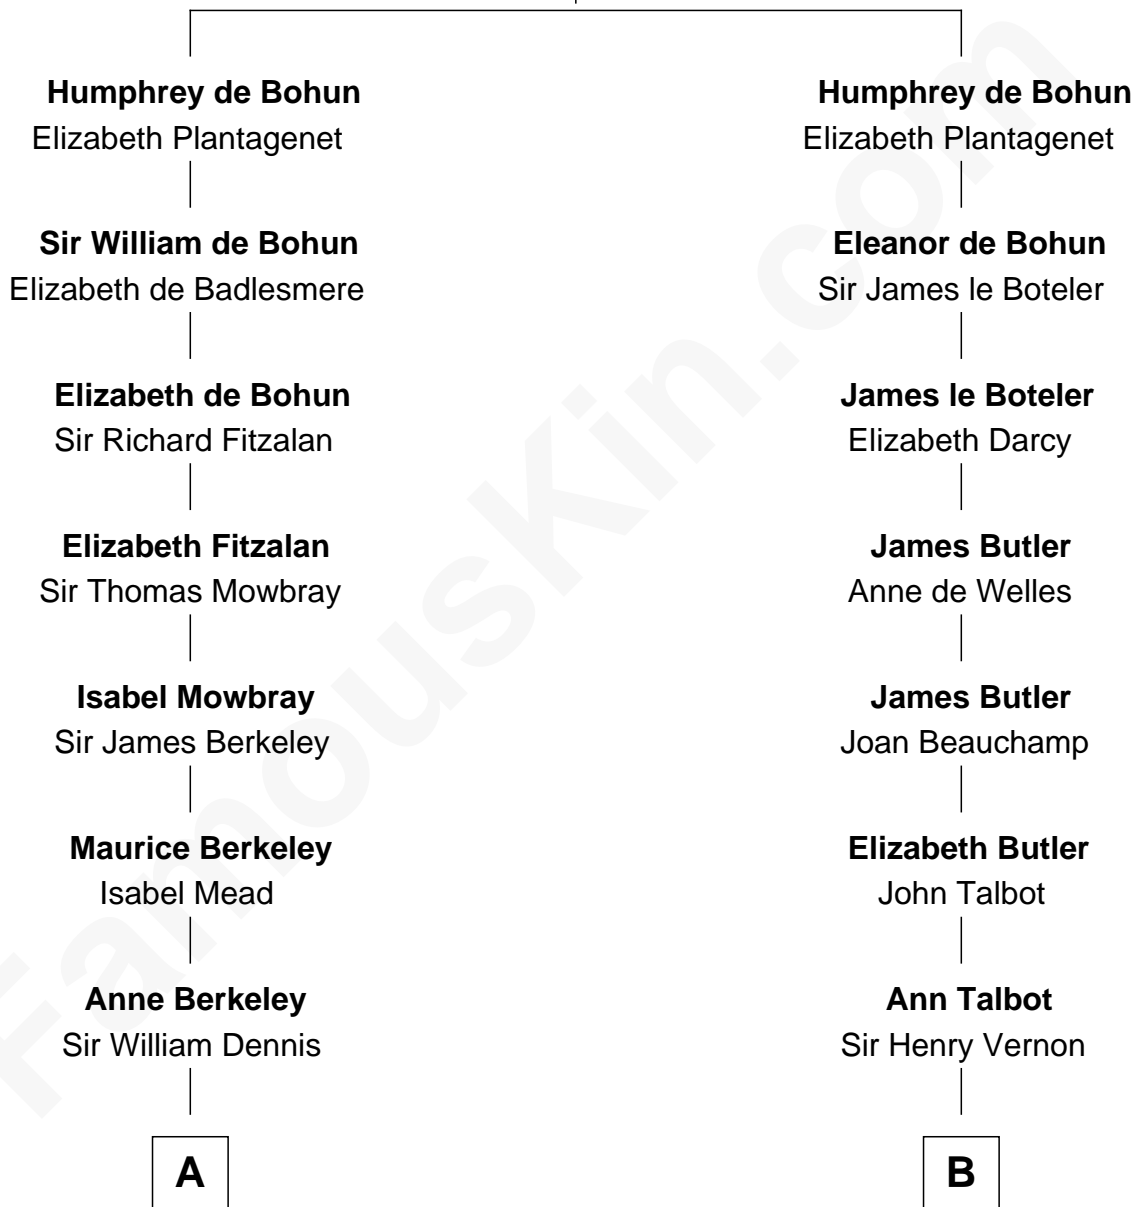

FamousKin.com Relationship Chart of

Sarah Ferguson

Duchess of York

18th cousin 3 times removed of

C. W. Post

Founder of Post Cereals

Humphrey de Bohun

Maud de Fiennes

C

Susan Henrietta Cavendish

Henry Robert Brand

Margaret Brand

Algernon Francis Holford Ferguson

Andrew Henry Ferguson

Marian Louisa Montagu-Douglas-Scott

Ronald Ivor Ferguson

Susan Mary Wright

Sarah Ferguson

Duchess of York

D

Caroline Cushman Lathrop

Charles Rollin Post

C. W. Post

Founder of Post Cereals