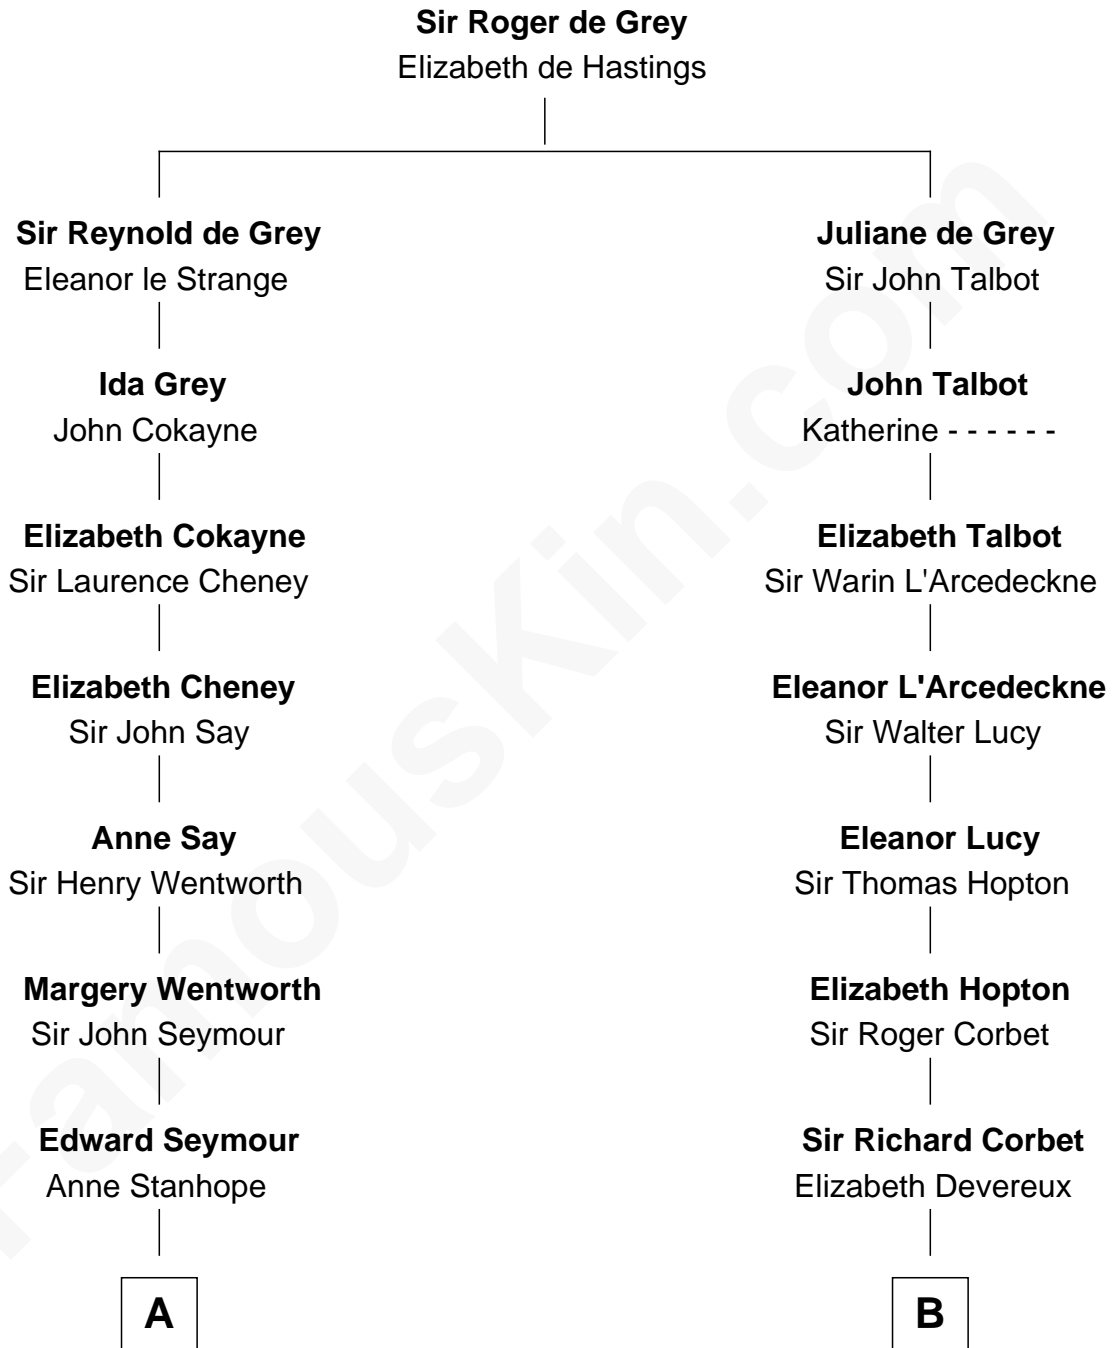

FamousKin.com
Relationship Chart of
Sarah Ferguson
Duchess of York

18th cousin 3 times removed of
C. W. Post
Founder of Post Cereals

C

Susan Henrietta Cavendish

Henry Robert Brand

Margaret Brand

Algernon Francis Holford Ferguson

Andrew Henry Ferguson

Marian Louisa Montagu-Douglas-Scott

Ronald Ivor Ferguson

Susan Mary Wright

Sarah Ferguson

Duchess of York

D

Caroline Cushman Lathrop