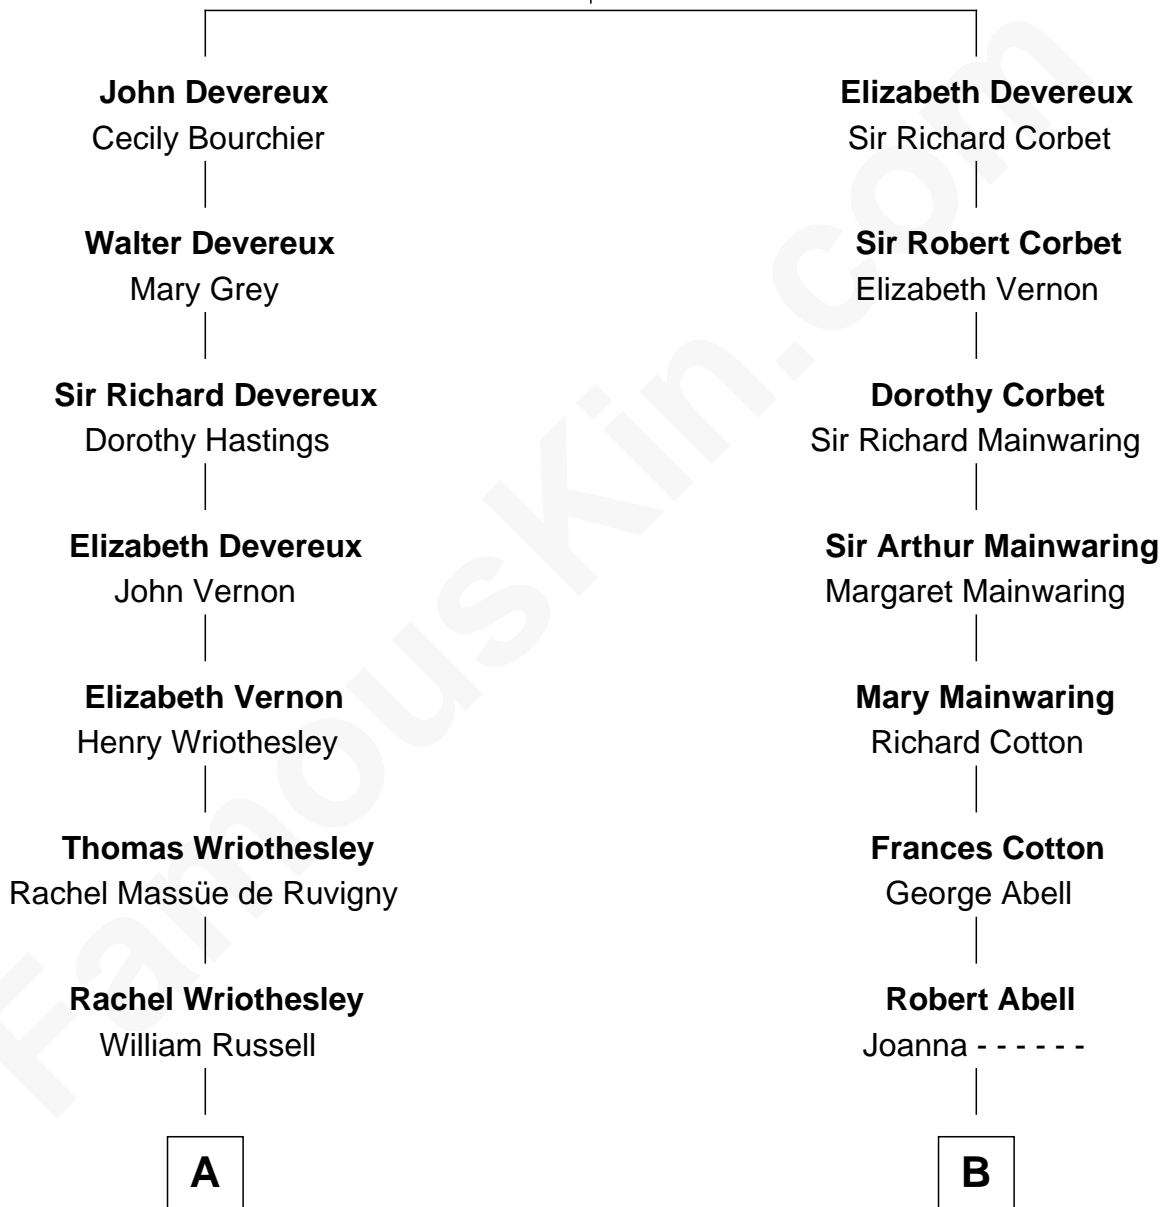

# FamousKin.com Relationship Chart of

**Sarah Ferguson**

*Duchess of York*

12th cousin 4 times removed of

**C. W. Post**

*Founder of Post Cereals*

**Sir Walter Devereux**

Anne Ferrers

**A**

**Sir Wriothsesley Russell**

Elizabeth Howland

**John Russell**

Gertrude Leveson-Gower

**Francis Russell**

Elizabeth Keppel

**Sir John Russell**

Georgiana Gordon

**Louisa Jane Russell**

James Hamilton

**Louisa Jane Hamilton**

William Henry Walter Montagu-Douglas-Scott

**Herbert Andrew Montagu-Douglas-Scott**

Marie Josephine Edwards

**Marian Louisa Montagu-Douglas-Scott**