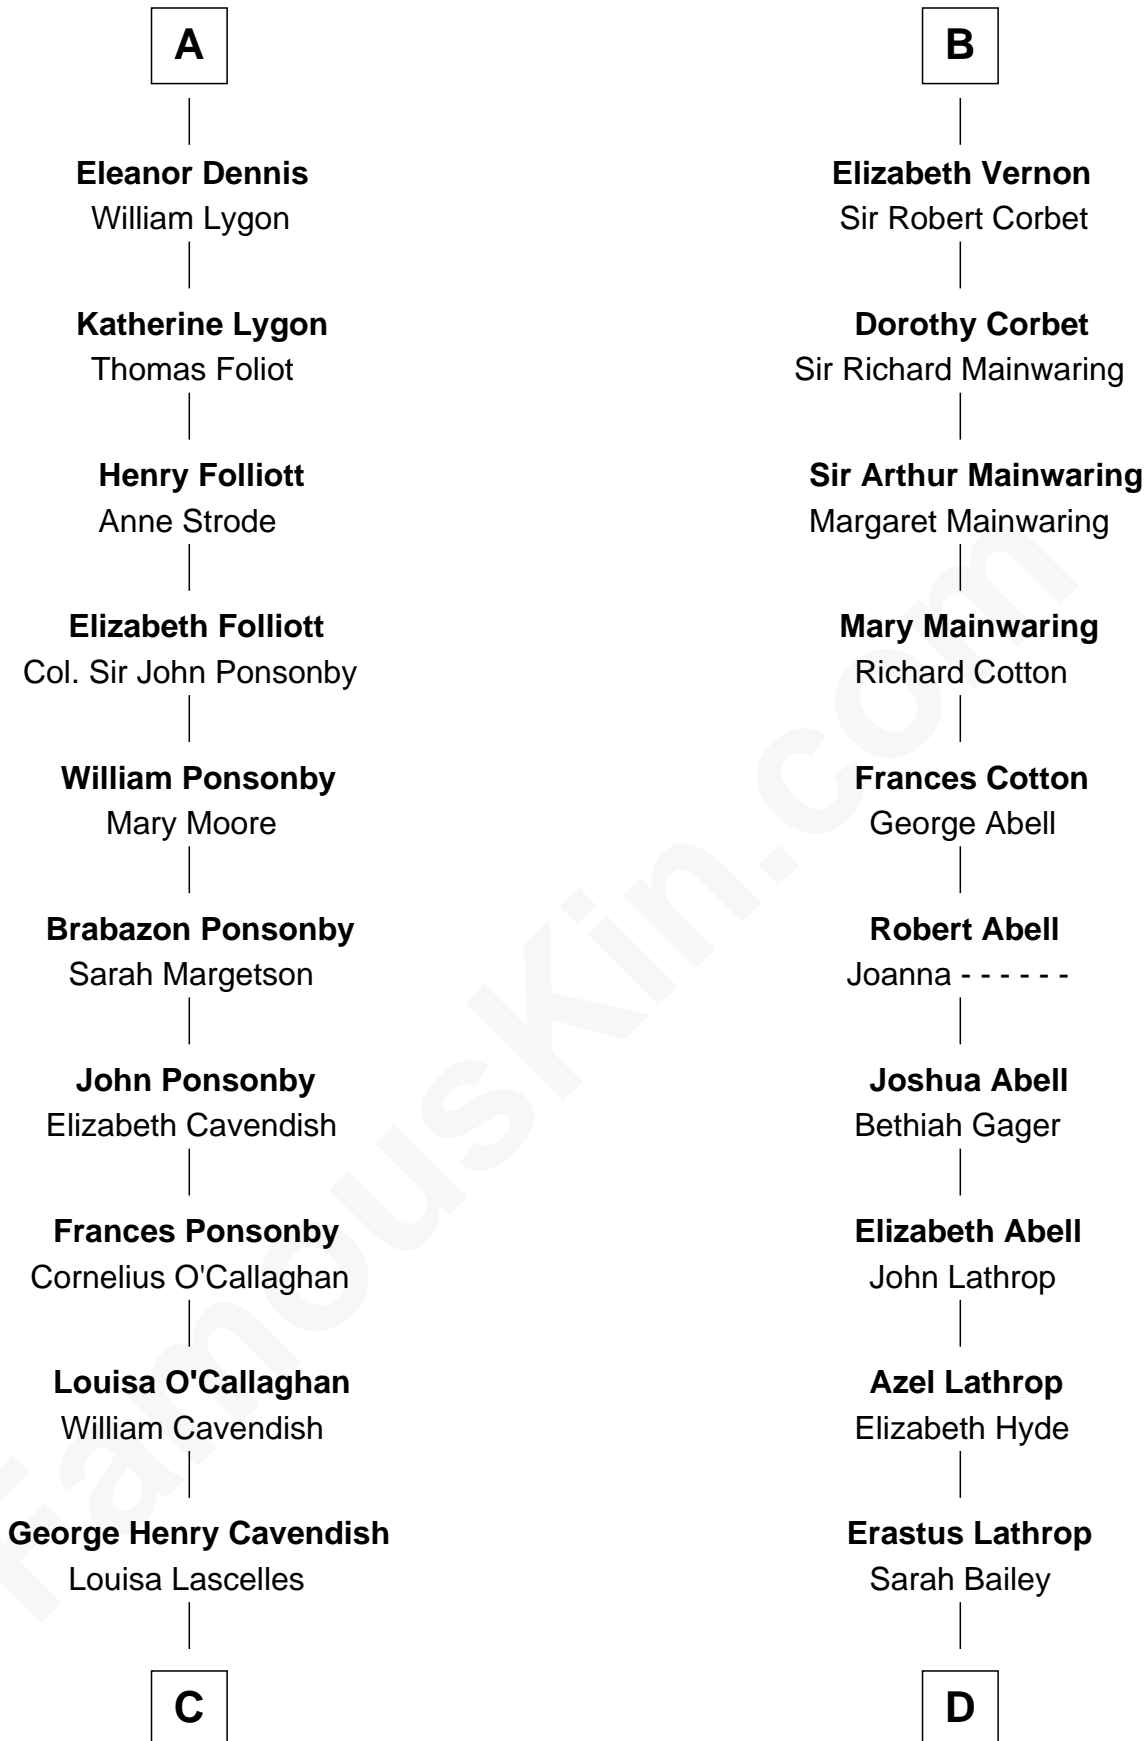

FamousKin.com Relationship Chart of

Sarah Ferguson

Duchess of York

18th cousin 3 times removed of

C. W. Post

Founder of Post Cereals

Eleanor of Castile
Edward I, King of England

C

Susan Henrietta Cavendish

Henry Robert Brand

Margaret Brand

Algernon Francis Holford Ferguson

Andrew Henry Ferguson

Marian Louisa Montagu-Douglas-Scott

Ronald Ivor Ferguson

Susan Mary Wright