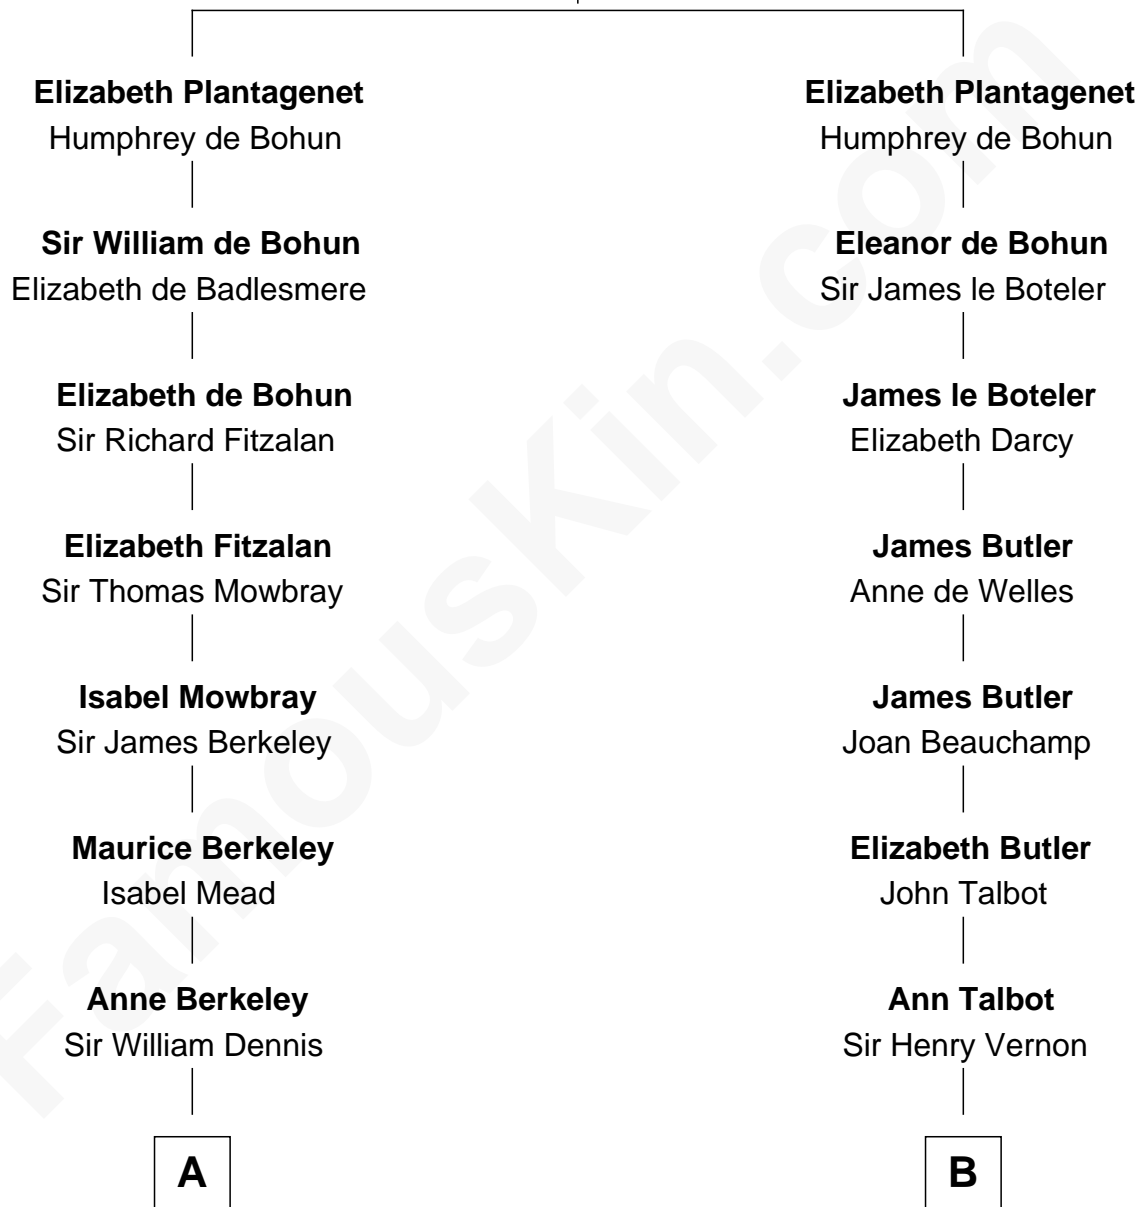

FamousKin.com Relationship Chart of

Sarah Ferguson

Duchess of York

18th cousin 3 times removed of

C. W. Post

Founder of Post Cereals

Eleanor of Castile
Edward I, King of England

C

Susan Henrietta Cavendish

Henry Robert Brand

Margaret Brand

Algernon Francis Holford Ferguson

Andrew Henry Ferguson

Marian Louisa Montagu-Douglas-Scott

Ronald Ivor Ferguson

Susan Mary Wright