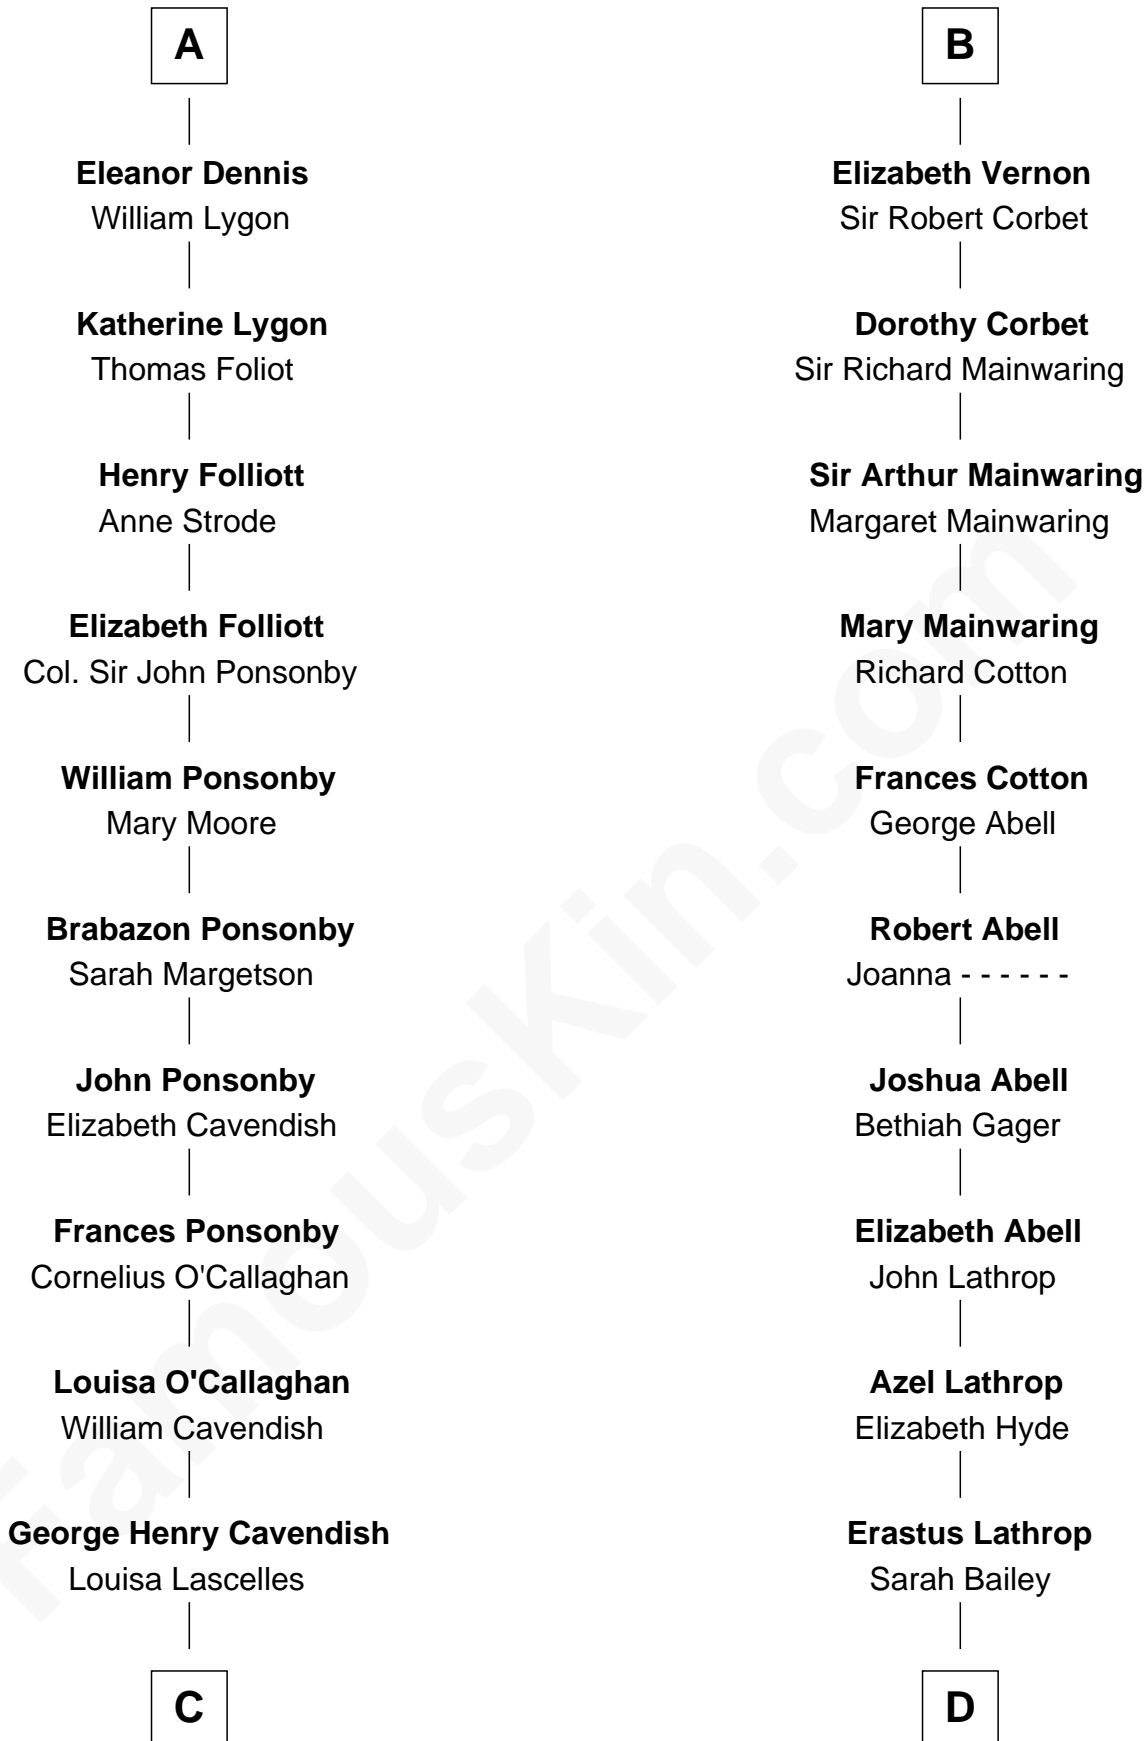

FamousKin.com
Relationship Chart of
Sarah Ferguson
Duchess of York

18th cousin 3 times removed of
C. W. Post
Founder of Post Cereals

Gunselm de Badlesmere

C

Susan Henrietta Cavendish

Henry Robert Brand

Margaret Brand

Algernon Francis Holford Ferguson

Andrew Henry Ferguson

Marian Louisa Montagu-Douglas-Scott

Ronald Ivor Ferguson

Susan Mary Wright

Sarah Ferguson

Duchess of York

D