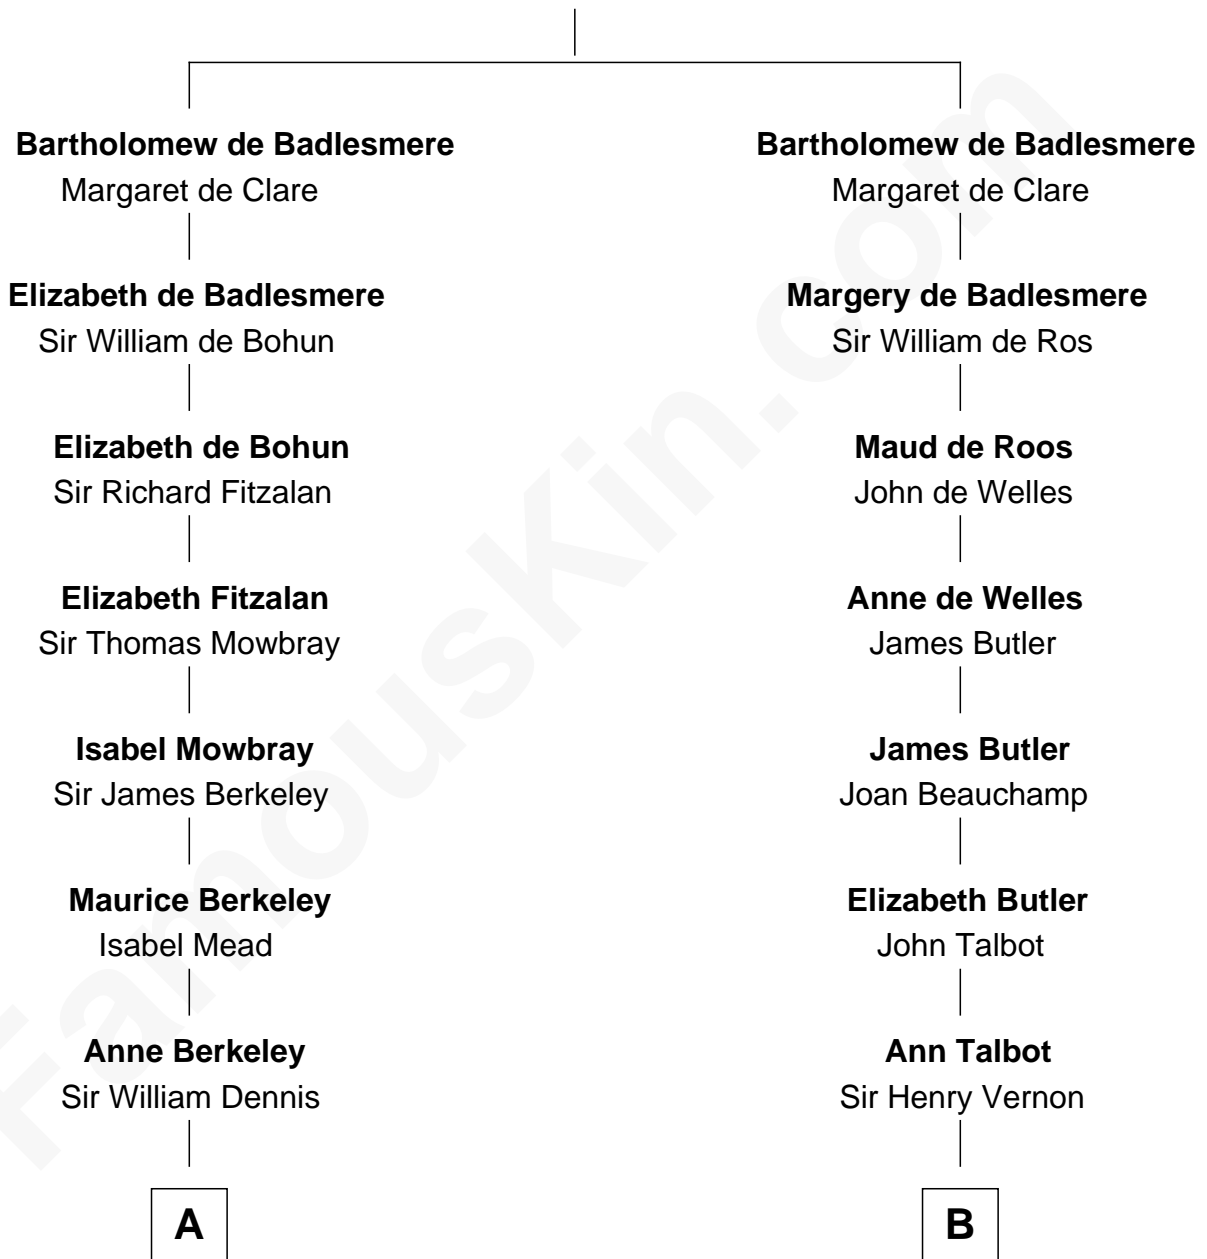

FamousKin.com
Relationship Chart of
Sarah Ferguson
Duchess of York

18th cousin 3 times removed of
C. W. Post
Founder of Post Cereals

Gunselm de Badlesmere

C

Susan Henrietta Cavendish

Henry Robert Brand

Margaret Brand

Algernon Francis Holford Ferguson

Andrew Henry Ferguson

Marian Louisa Montagu-Douglas-Scott

Ronald Ivor Ferguson

Susan Mary Wright

Sarah Ferguson

Duchess of York

D

Caroline Cushman Lathrop

Charles Rollin Post

C. W. Post

Founder of Post Cereals

FamousKin.com