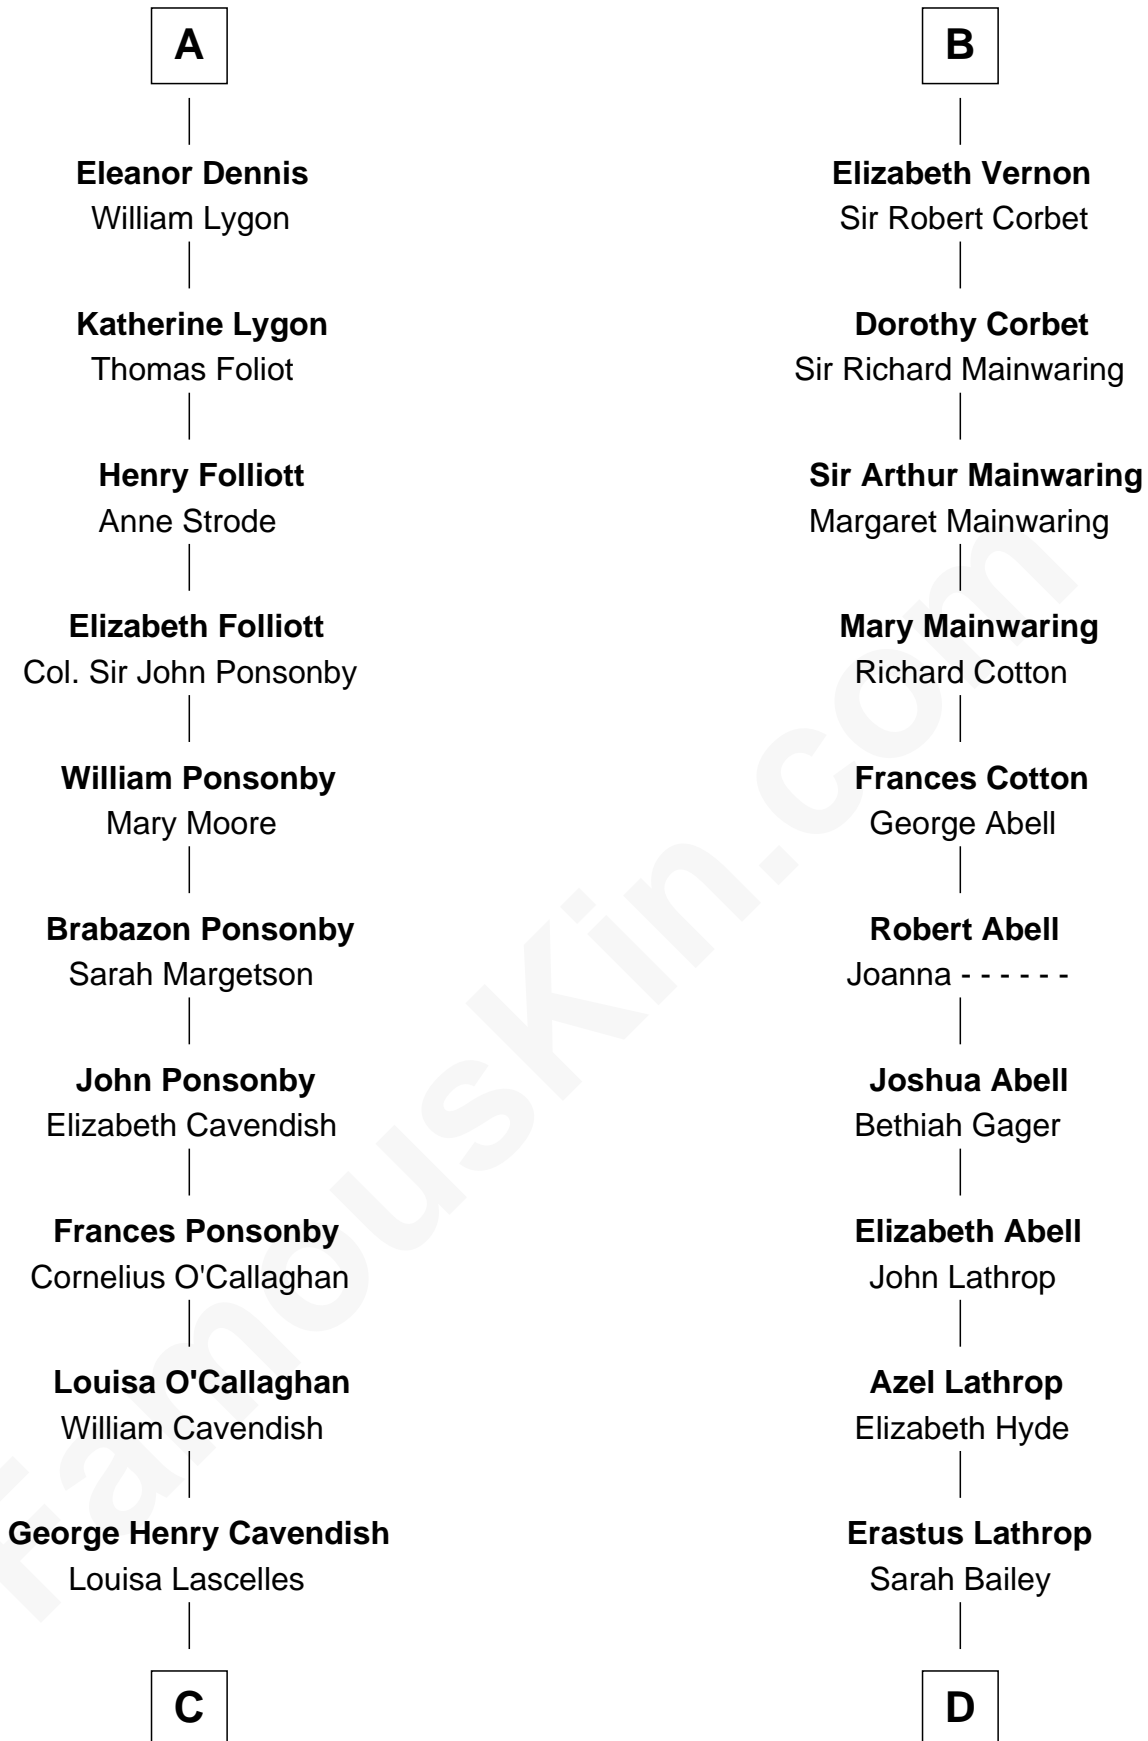

FamousKin.com Relationship Chart of

Sarah Ferguson

Duchess of York

18th cousin 3 times removed of

C. W. Post

Founder of Post Cereals

Richard Fitzalan

Alice de Saluzzo

C

Susan Henrietta Cavendish

Henry Robert Brand

Margaret Brand

Algernon Francis Holford Ferguson

Andrew Henry Ferguson

Marian Louisa Montagu-Douglas-Scott

Ronald Ivor Ferguson

Susan Mary Wright

Sarah Ferguson

Duchess of York

D

Caroline Cushman Lathrop

Charles Rollin Post

C. W. Post

Founder of Post Cereals