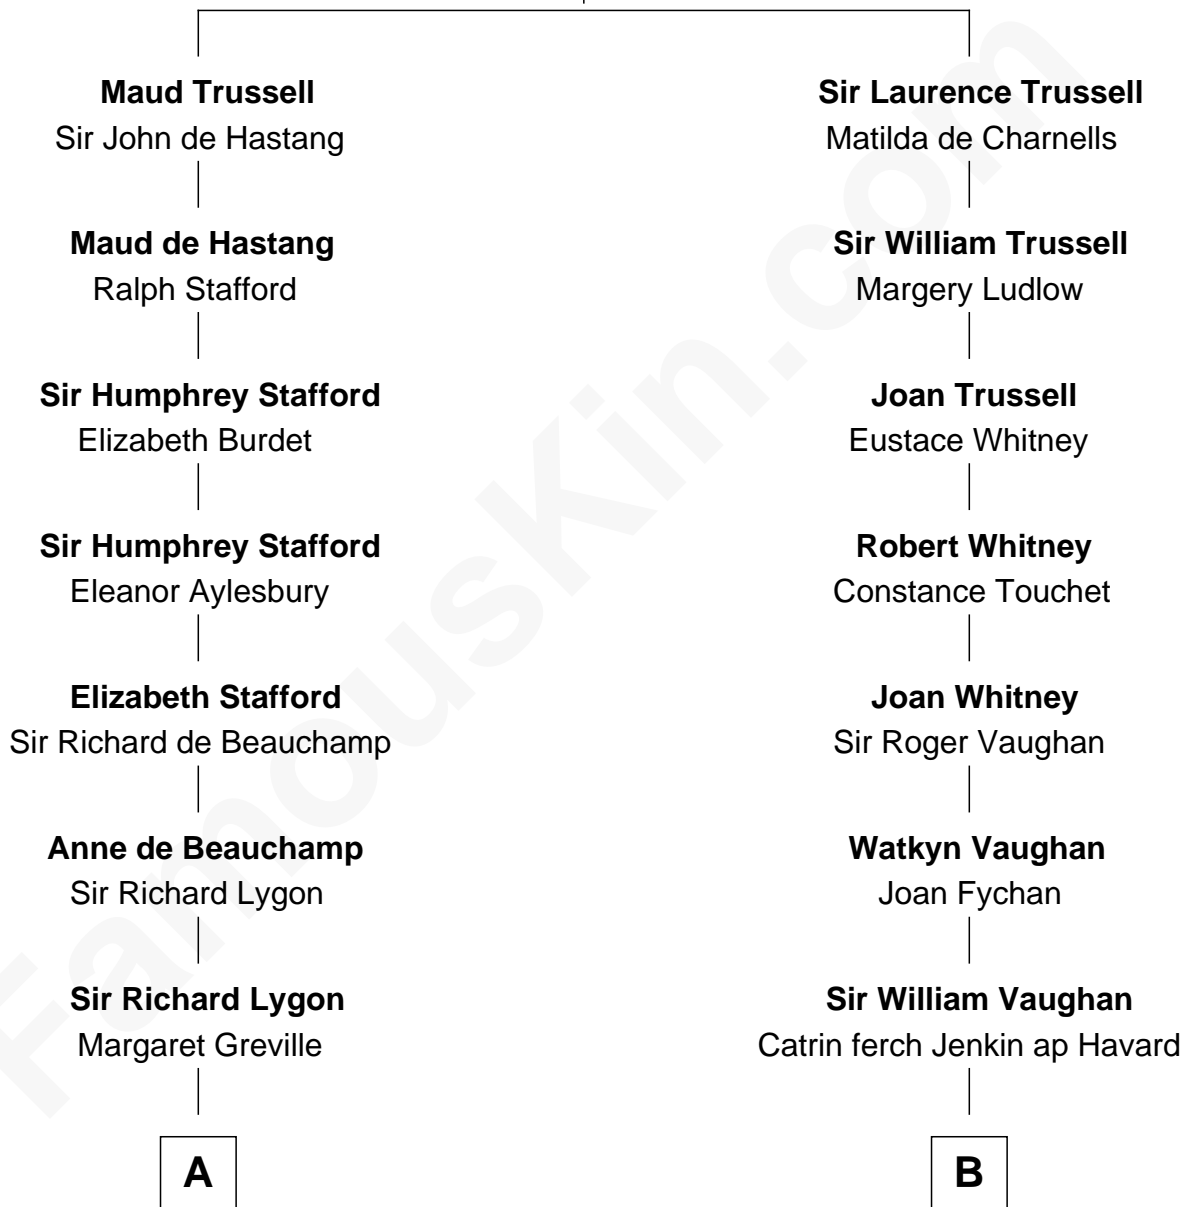

FamousKin.com Relationship Chart of

Sarah Ferguson

Duchess of York

21st cousin of

Sally Ride

1st American Woman in Space

Sir Warin Trussell
Maud de St. Philibert

C

Susan Henrietta Cavendish

Henry Robert Brand

Margaret Brand

Algernon Francis Holford Ferguson

Andrew Henry Ferguson

Marian Louisa Montagu-Douglas-Scott

Ronald Ivor Ferguson

Susan Mary Wright